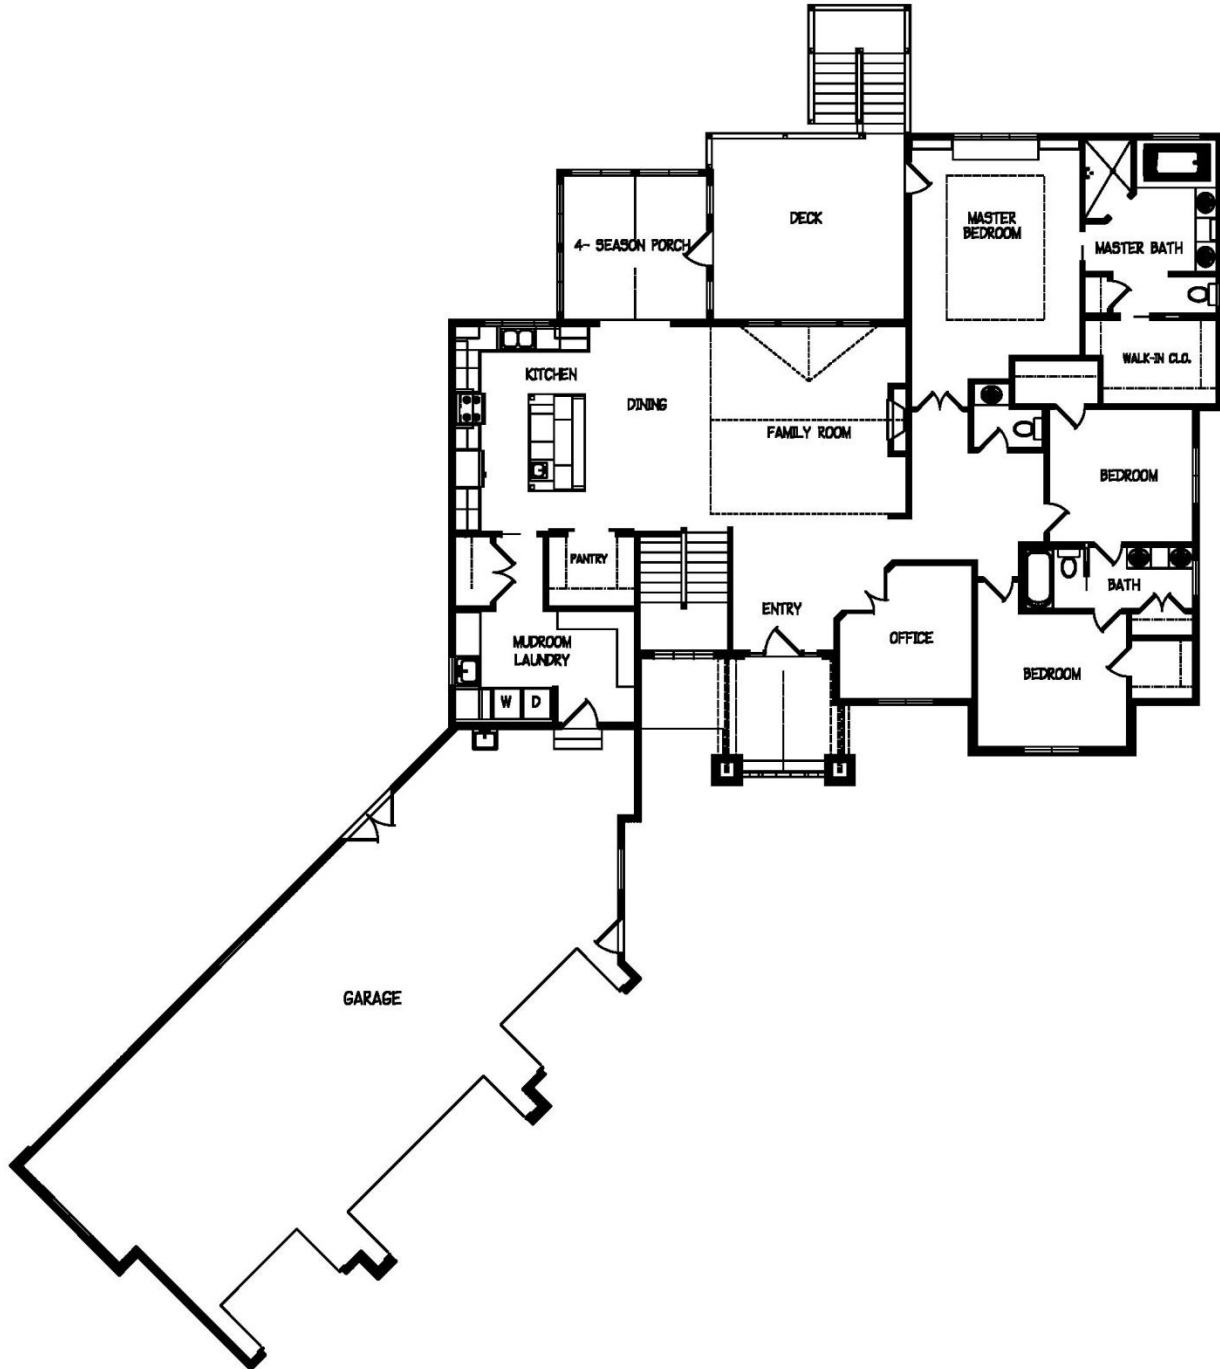

PLAN 1-2449-CR

Main Level

2449 Sq. Feet

This plan is the sole property of R. Henry Construction and any unauthorized use is expressly prohibited.

R. HENRY CONSTRUCTION INC. Builder Lic # BC180205
Design and Construction Services
Residential /Commercial New Construction & Remodeling