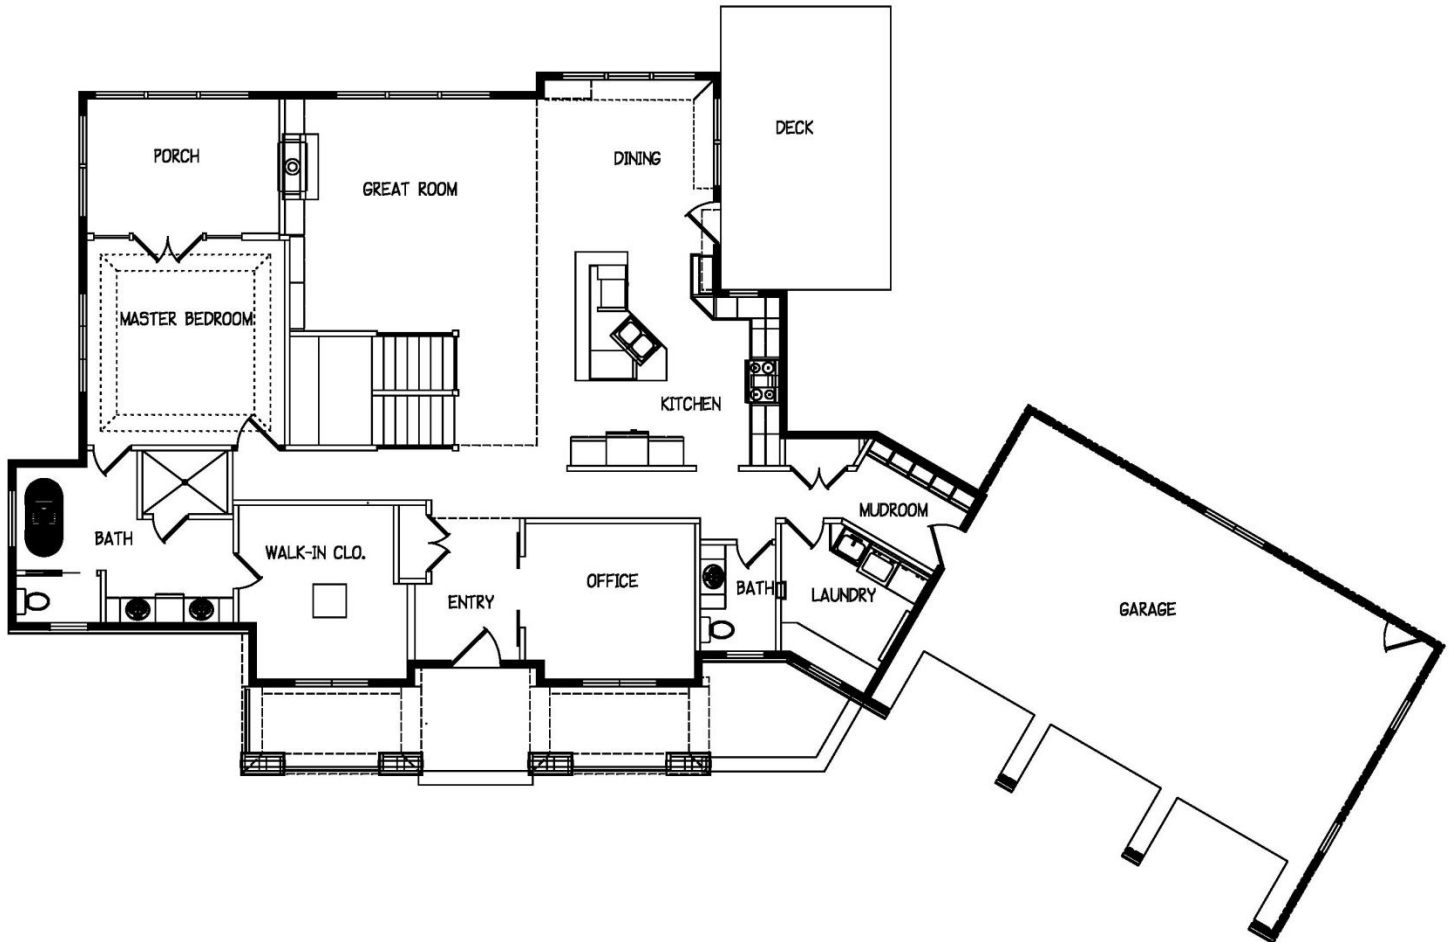

PLAN 1-2223-CR

Main Level

2223 Sq. Feet

This plan is the sole property of R. Henry Construction and any unauthorized use is expressly prohibited.

R. HENRY CONSTRUCTION INC. Builder Lic # BC180205
Design and Construction Services
Residential /Commercial New Construction & Remodeling