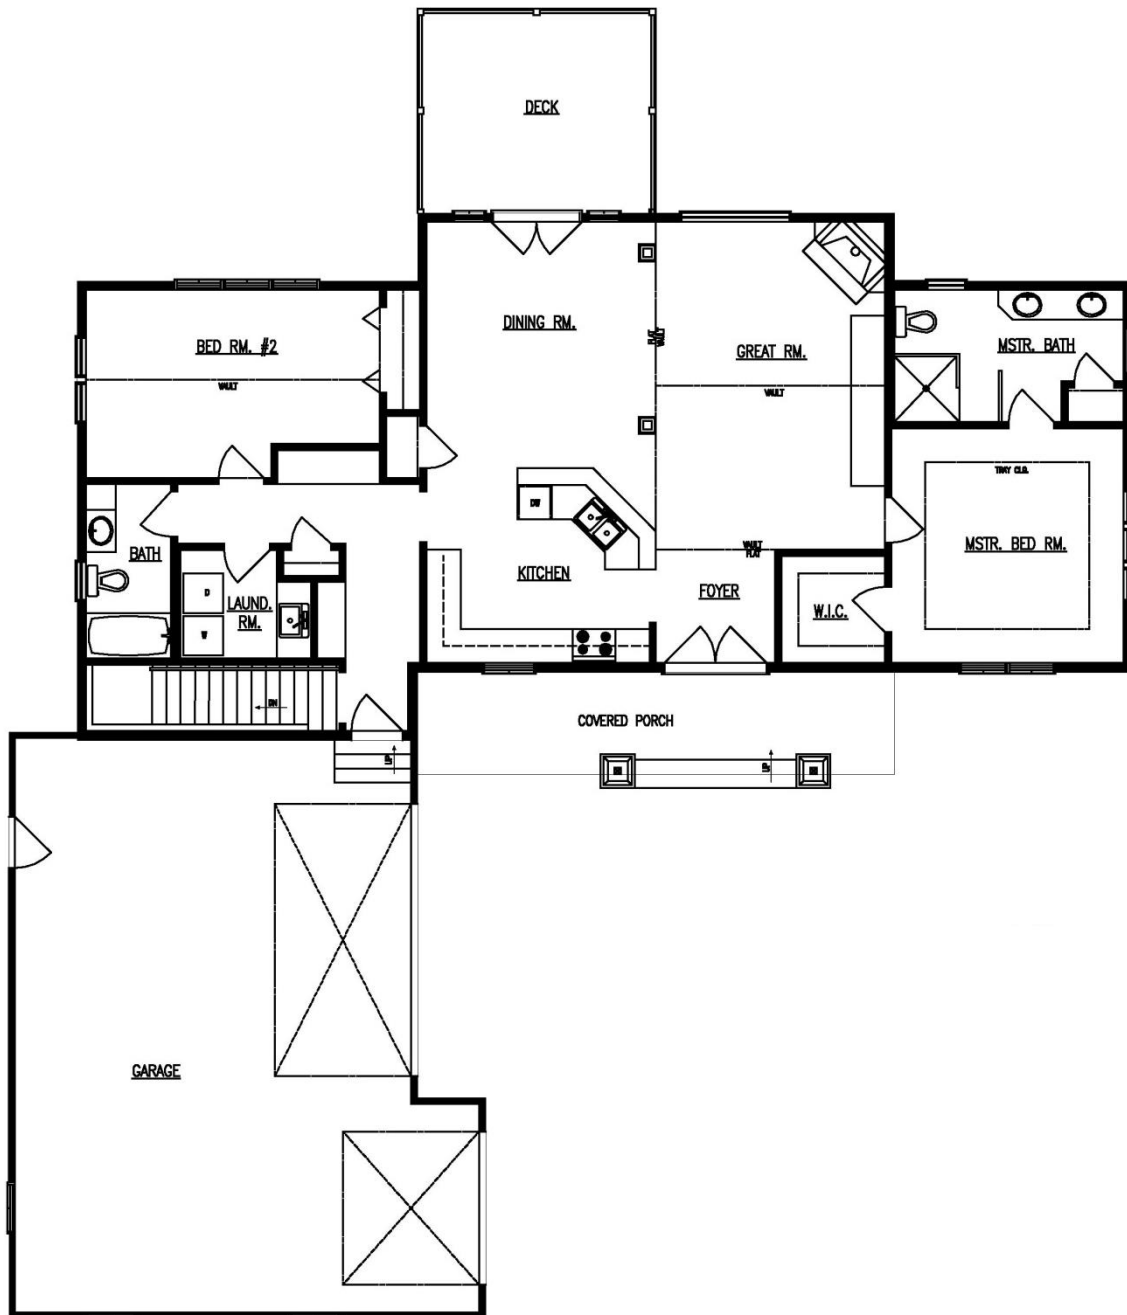

PLAN 1-1618-CR

Main Level

1618 Sq. Feet

This plan is the sole property of R. Henry Construction and any unauthorized use is expressly prohibited.

R. HENRY CONSTRUCTION INC. Builder Lic # BC180205
Design and Construction Services
Residential /Commercial New Construction & Remodeling