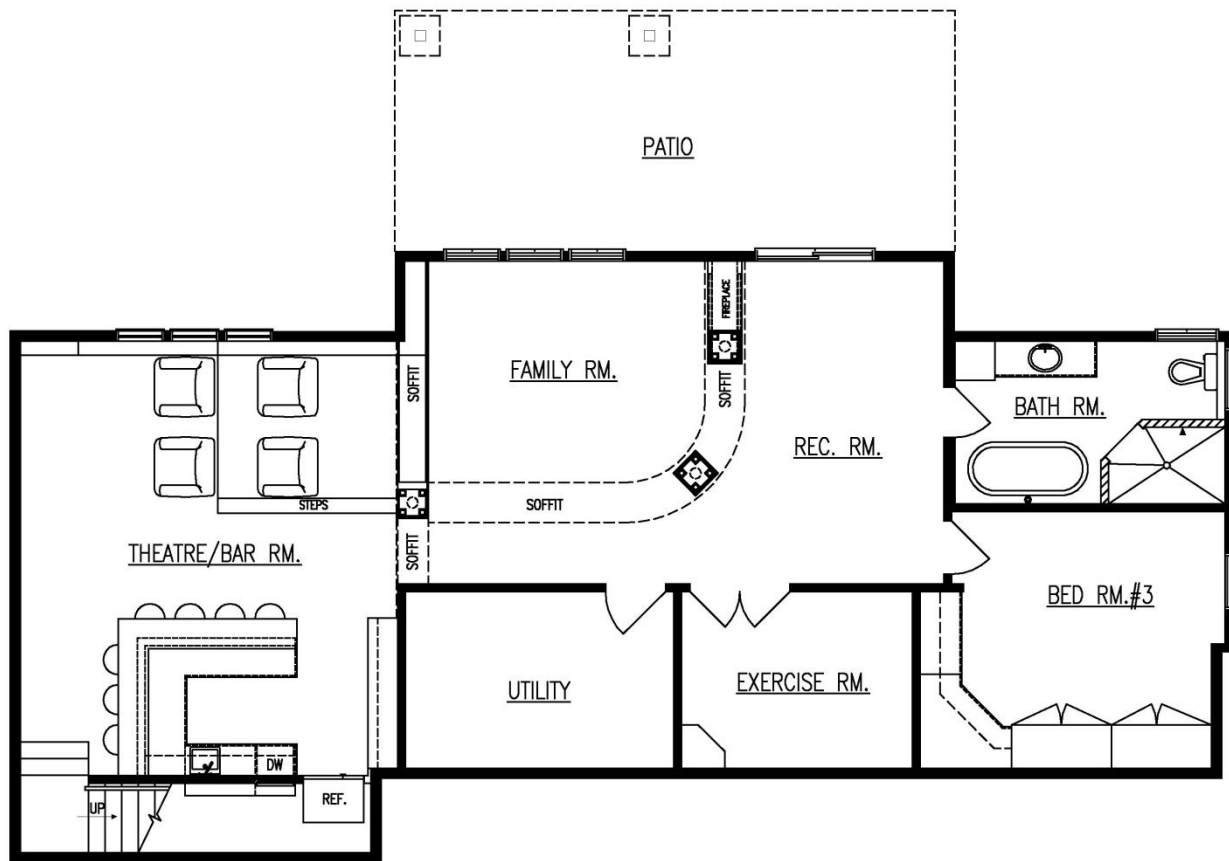

PLAN 1-1618-CR

Basement Level

1377 Sq. Feet

This plan is the sole property of R. Henry Construction and any unauthorized use is expressly prohibited.

R. HENRY CONSTRUCTION INC. Builder Lic # BC180205
Design and Construction Services
Residential /Commercial New Construction & Remodeling