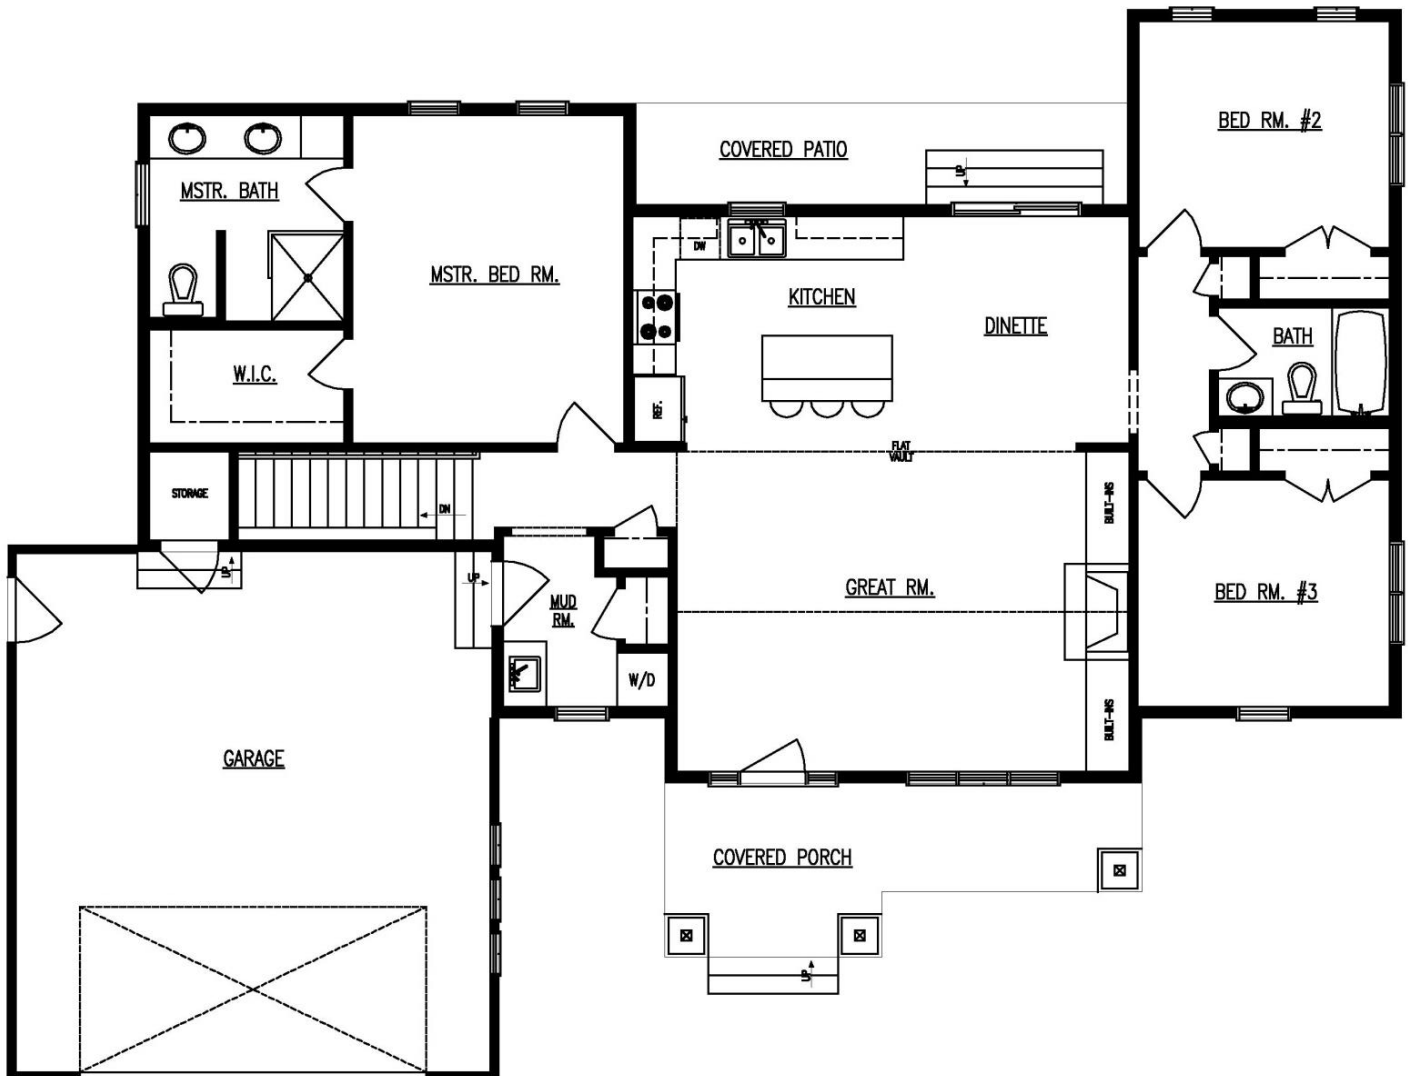

PLAN 1-1542-CR

Main Level

1542 Sq. Feet

This plan is the sole property of R. Henry Construction and any unauthorized use is expressly prohibited.

R. HENRY CONSTRUCTION INC. Builder Lic # BC180205
Design and Construction Services
Residential /Commercial New Construction & Remodeling