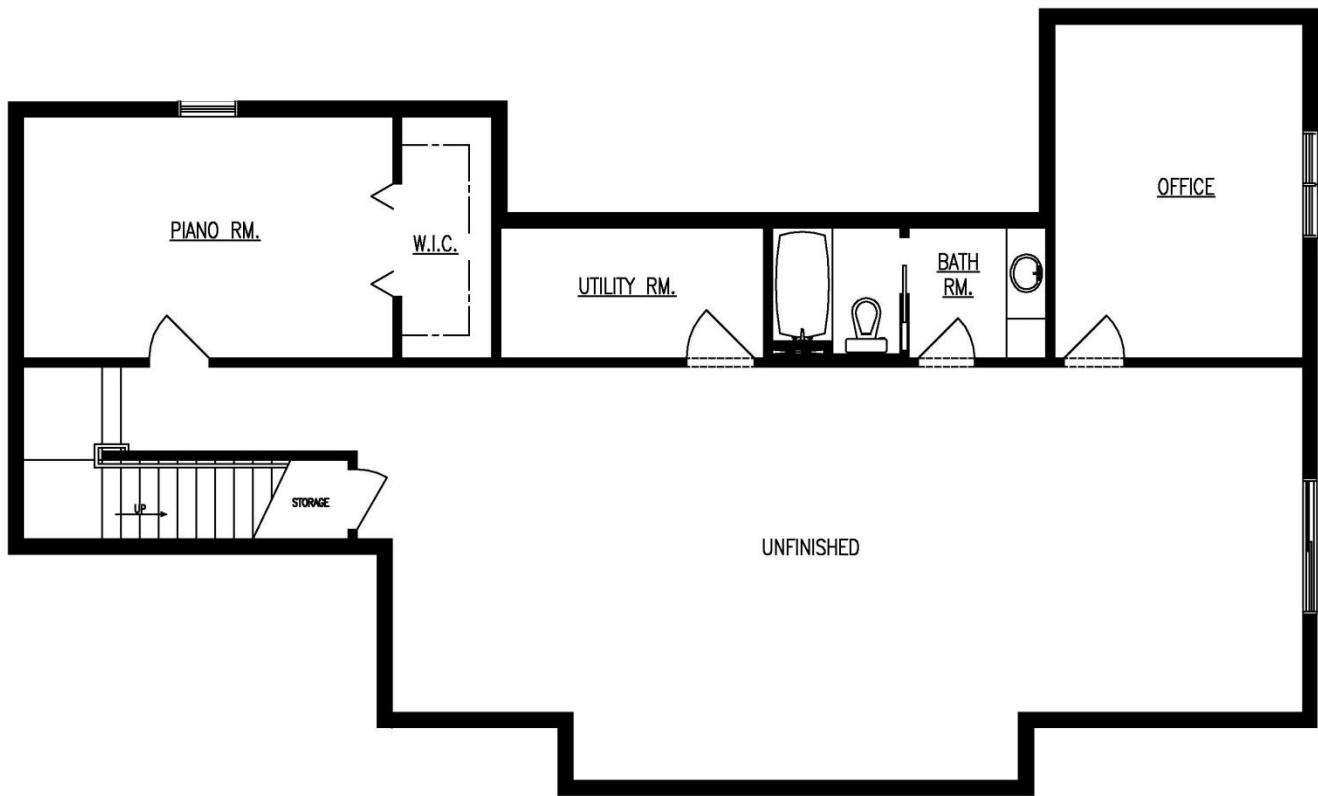

PLAN 1-1542-CR

Basement Level

1355 Sq. Feet

This plan is the sole property of R. Henry Construction and any unauthorized use is expressly prohibited.

R. HENRY CONSTRUCTION INC. Builder Lic # BC180205
Design and Construction Services
Residential /Commercial New Construction & Remodeling