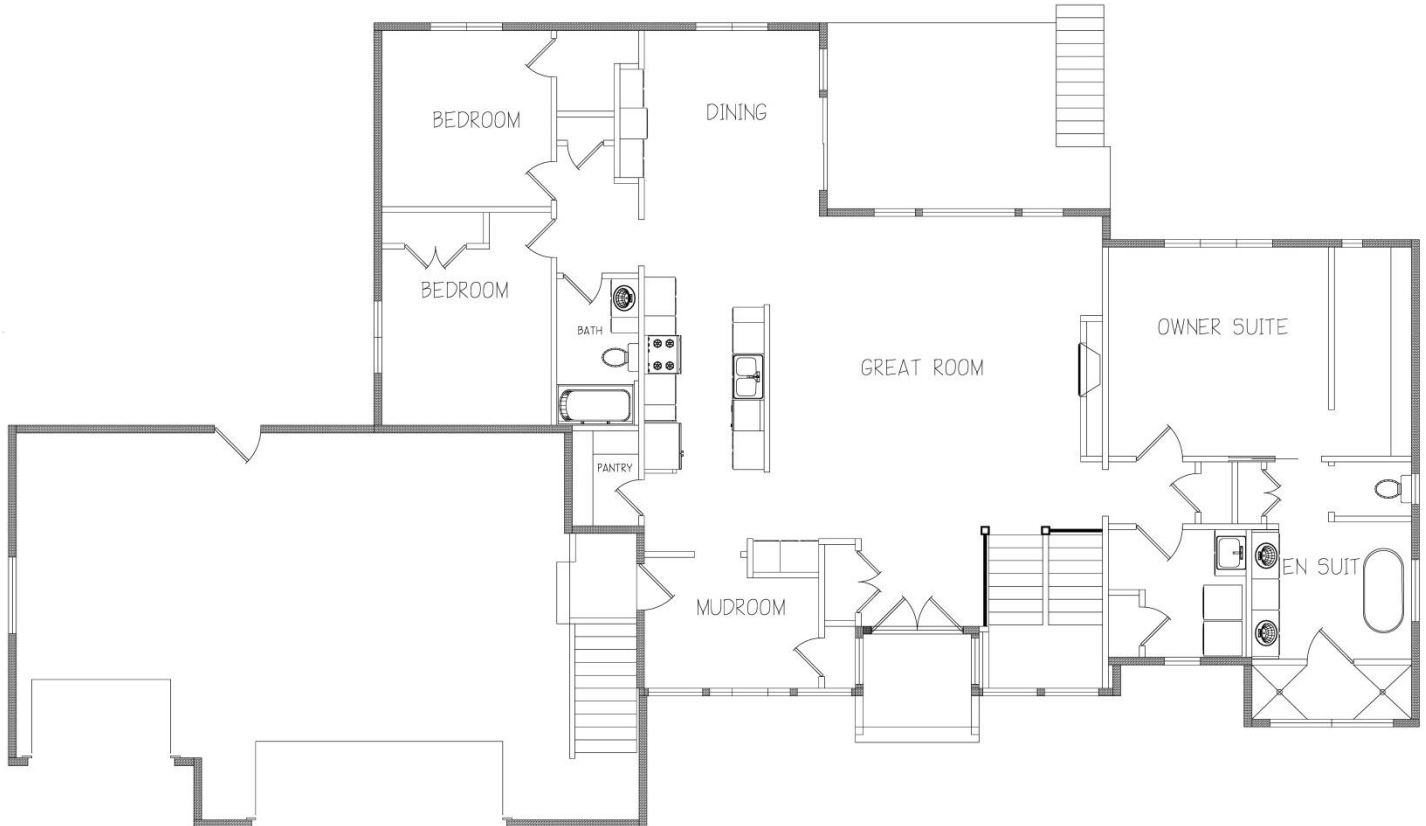

# PLAN 1-2164-PR

## Main Level

2164 Sq. Feet

This plan is the sole property of R. Henry Construction and any unauthorized use is expressly prohibited.

**R. HENRY CONSTRUCTION INC.** Builder Lic # BC180205  
Design and Construction Services  
Residential /Commercial New Construction & Remodeling