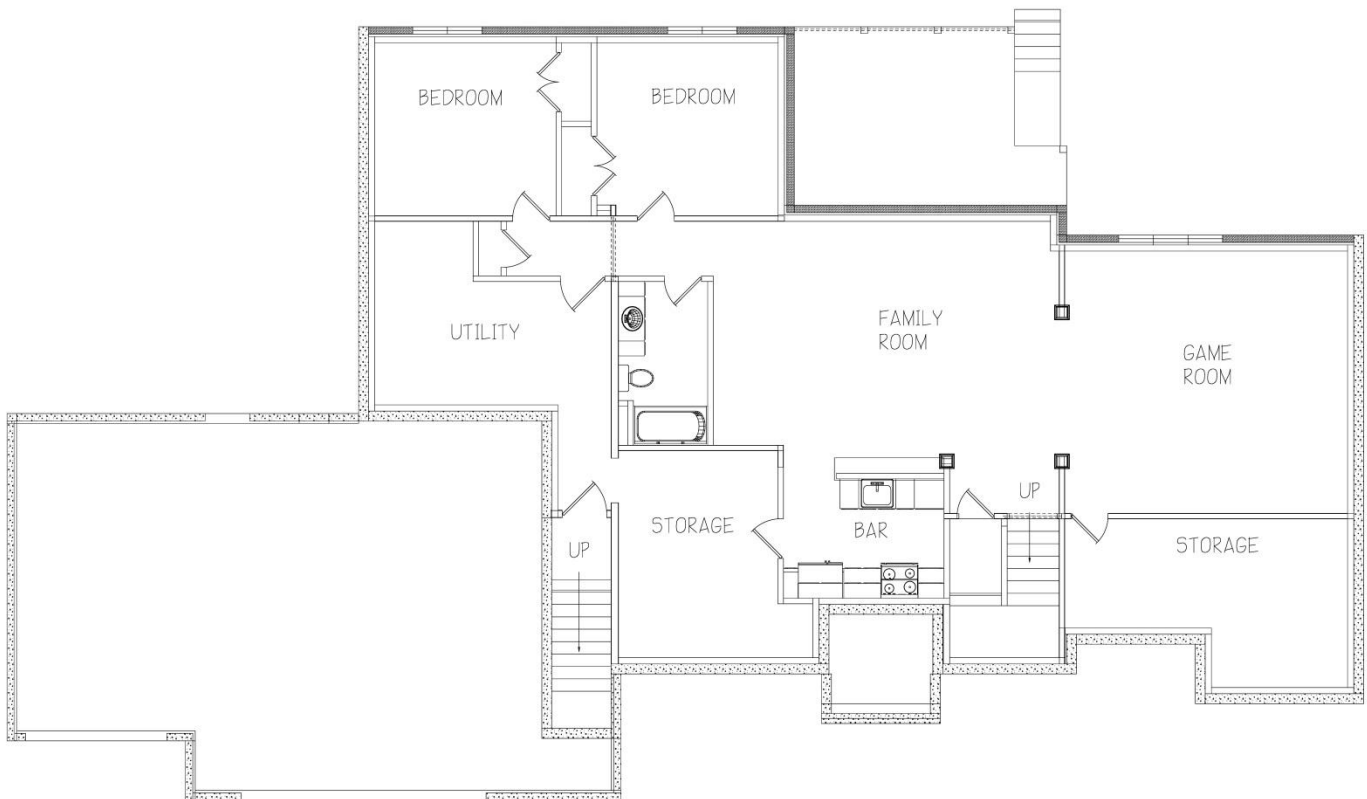

# PLAN 1-2164-PR

## Basement Level

2164 Sq. Feet

This plan is the sole property of R. Henry Construction and any unauthorized use is expressly prohibited.

**R. HENRY CONSTRUCTION INC.** Builder Lic # BC180205  
Design and Construction Services  
Residential /Commercial New Construction & Remodeling