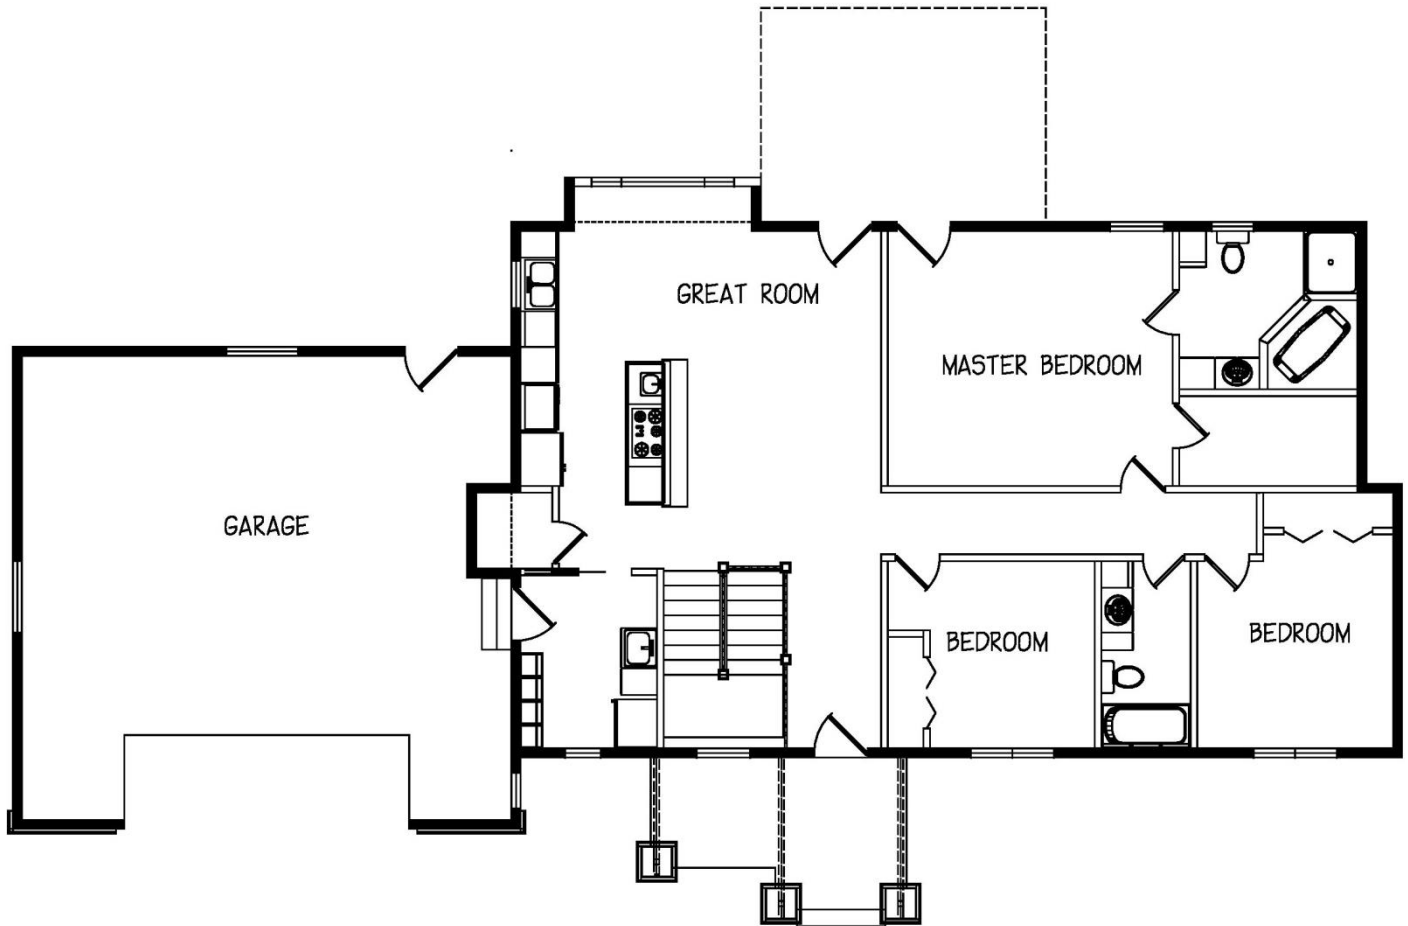

PLAN 1-1512-CR

Main Level

1512 Sq. Feet

This plan is the sole property of R. Henry Construction and any unauthorized use is expressly prohibited.

R. HENRY CONSTRUCTION INC. Builder Lic # BC180205
Design and Construction Services
Residential /Commercial New Construction & Remodeling