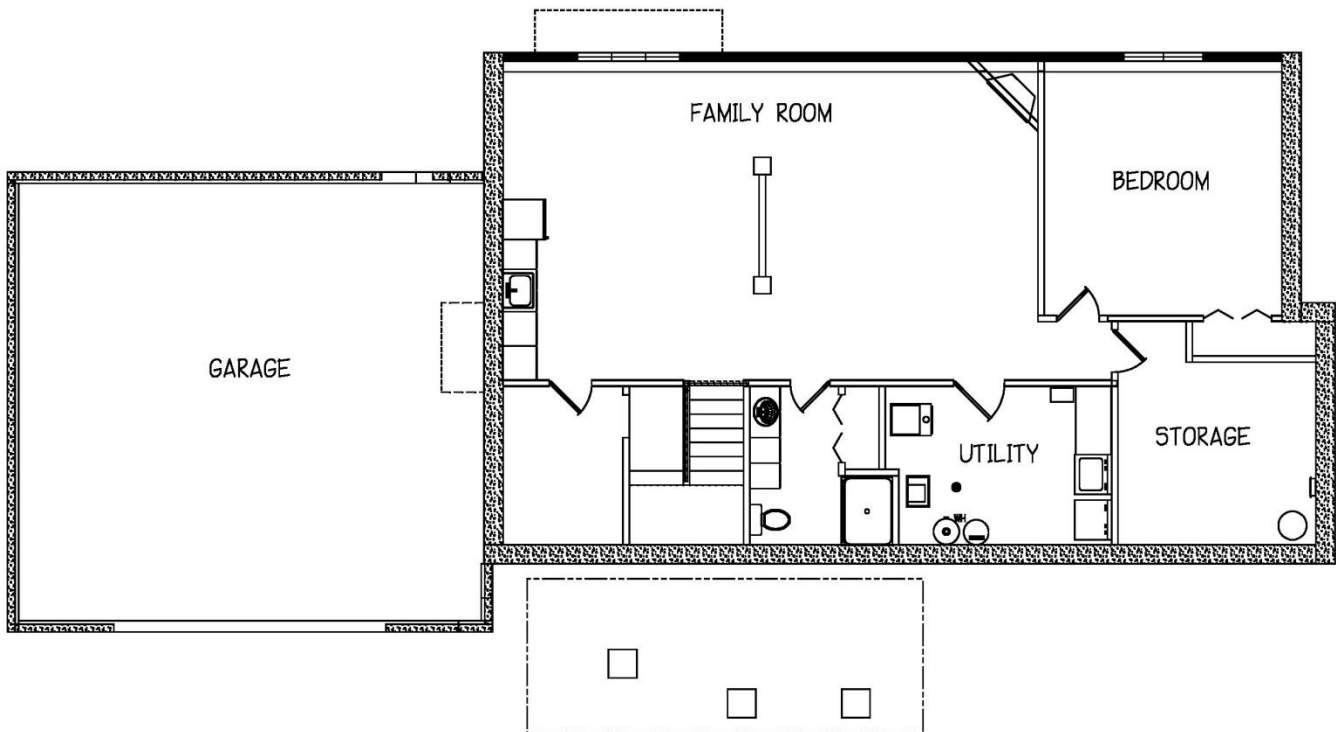

PLAN 1-1512-CR

Basement Level

1471 Sq. Feet

This plan is the sole property of R. Henry Construction and any unauthorized use is expressly prohibited.

R. HENRY CONSTRUCTION INC. Builder Lic # BC180205
Design and Construction Services
Residential /Commercial New Construction & Remodeling