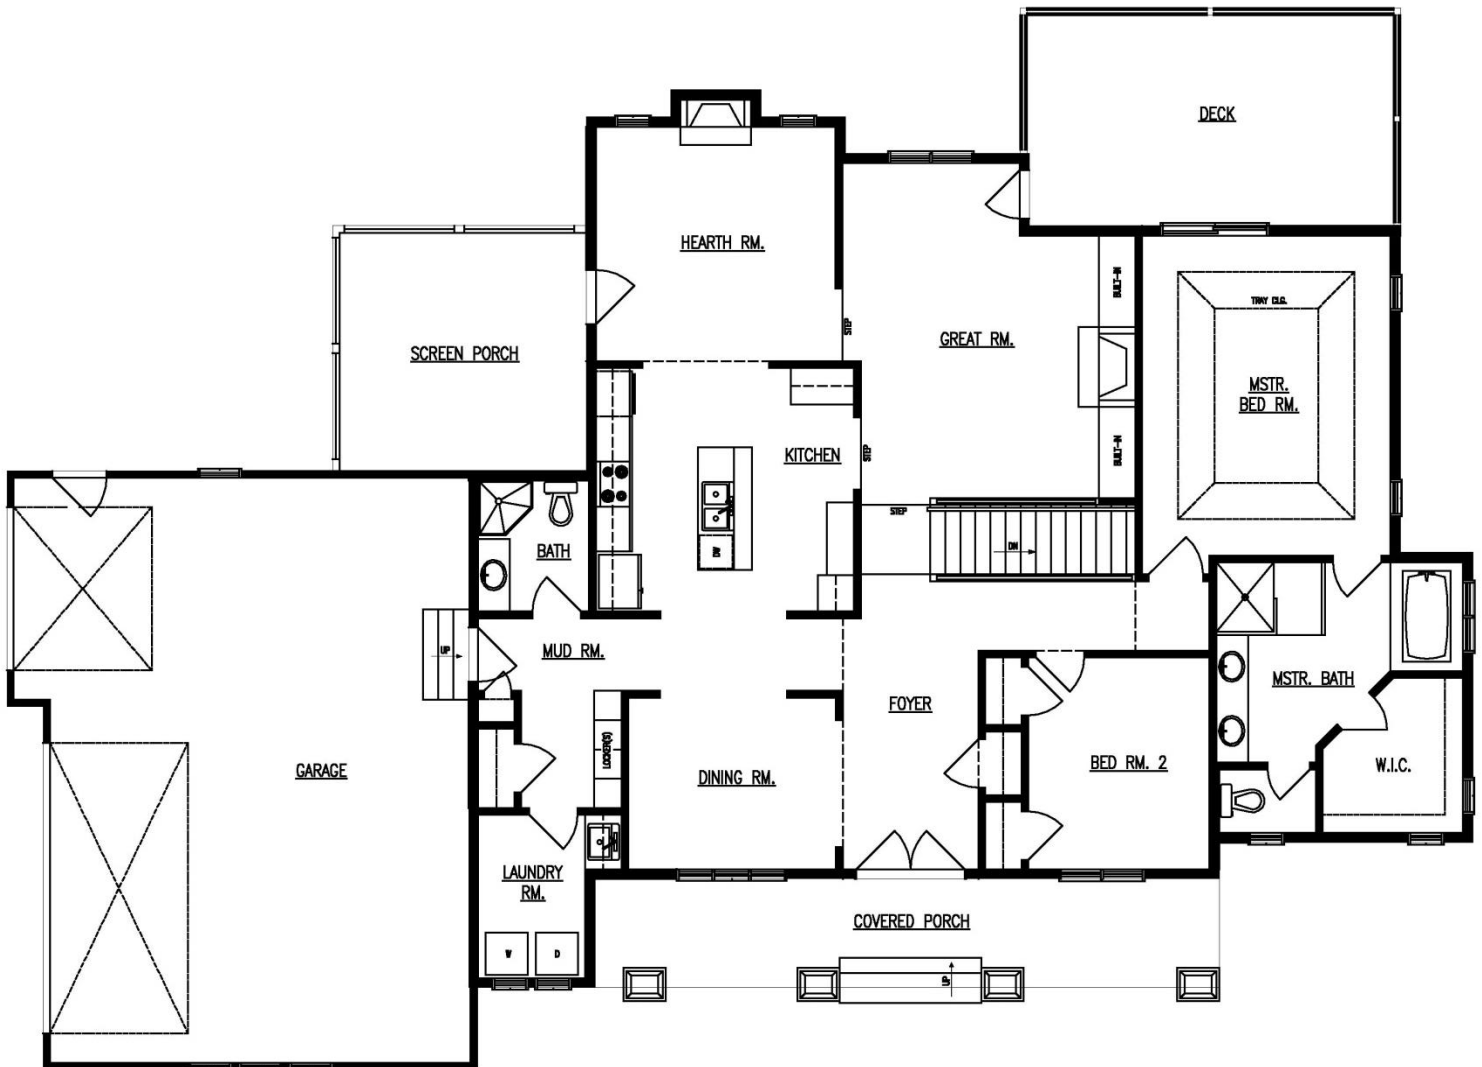

PLAN 1-1987-CR

Main Level

1987 Sq. Feet

This plan is the sole property of R. Henry Construction and any unauthorized use is expressly prohibited.

R. HENRY CONSTRUCTION INC. Builder Lic # BC180205
Design and Construction Services
Residential /Commercial New Construction & Remodeling