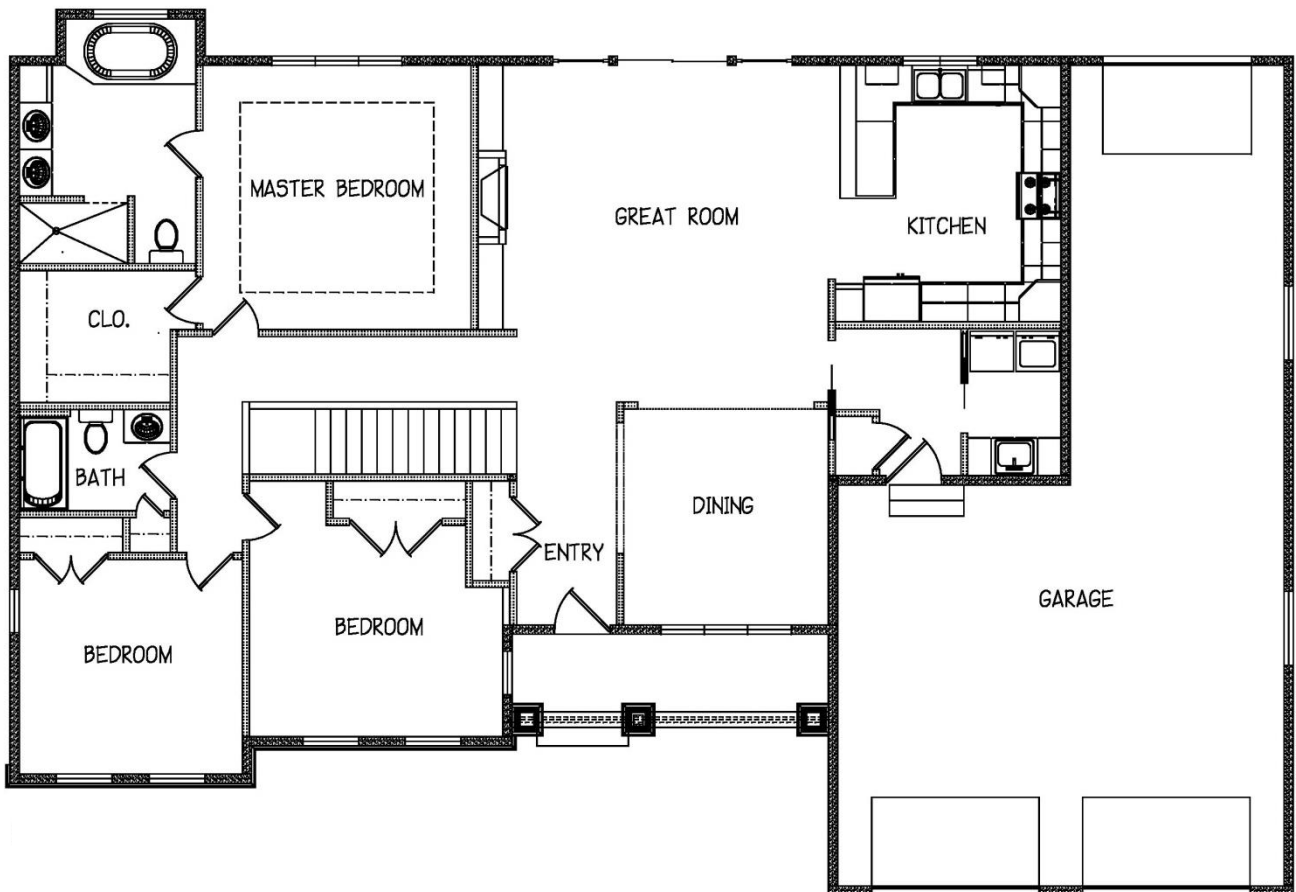

PLAN 1-1875-PR

Main Level

1875 Sq. Feet

This plan is the sole property of R. Henry Construction and any unauthorized use is expressly prohibited.

R. HENRY CONSTRUCTION INC. Builder Lic # BC180205
Design and Construction Services
Residential /Commercial New Construction & Remodeling