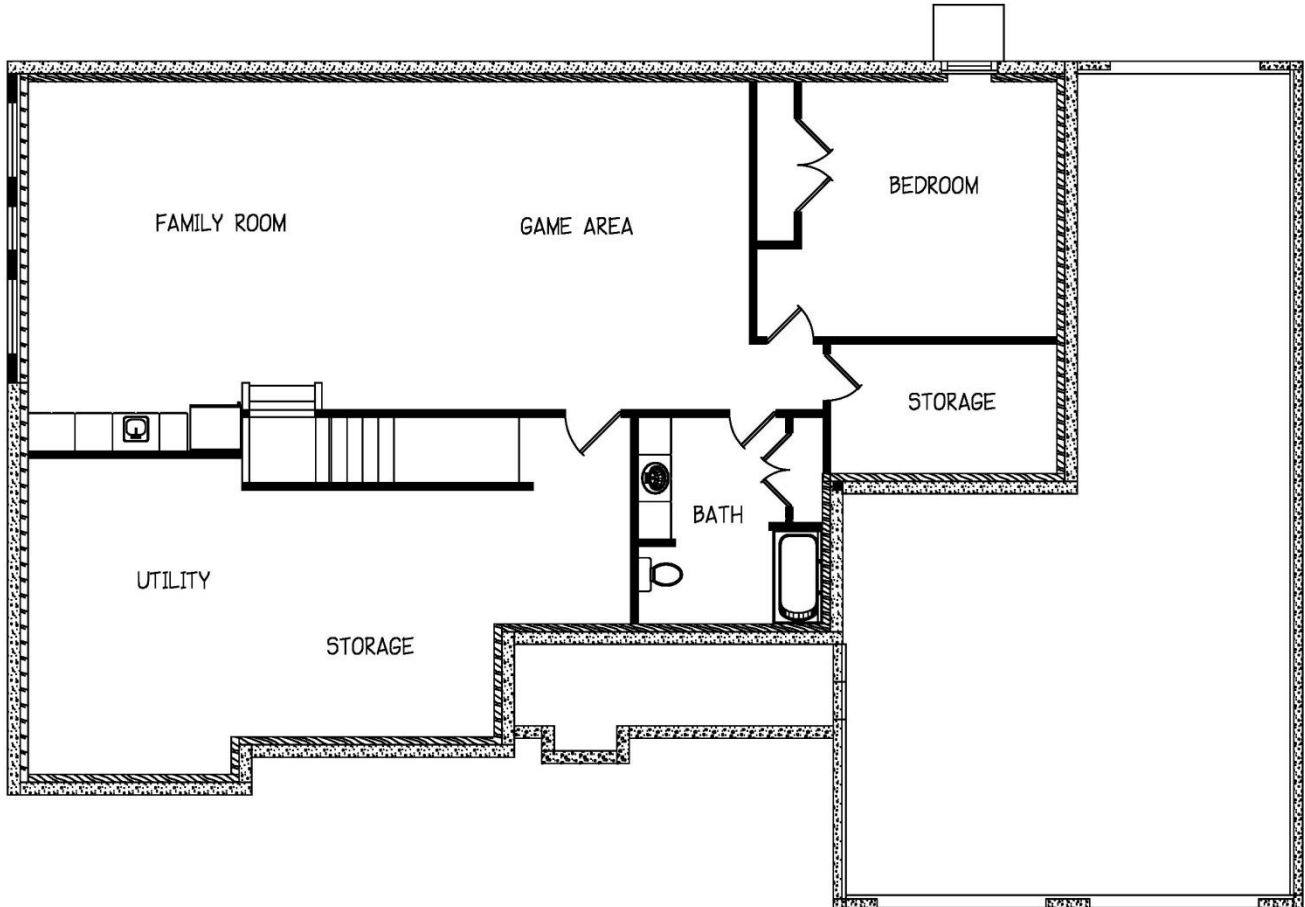

PLAN 1-1875-PR

Basement Level

1855 Sq. Feet

This plan is the sole property of R. Henry Construction and any unauthorized use is expressly prohibited.

R. HENRY CONSTRUCTION INC. Builder Lic # BC180205
Design and Construction Services
Residential /Commercial New Construction & Remodeling