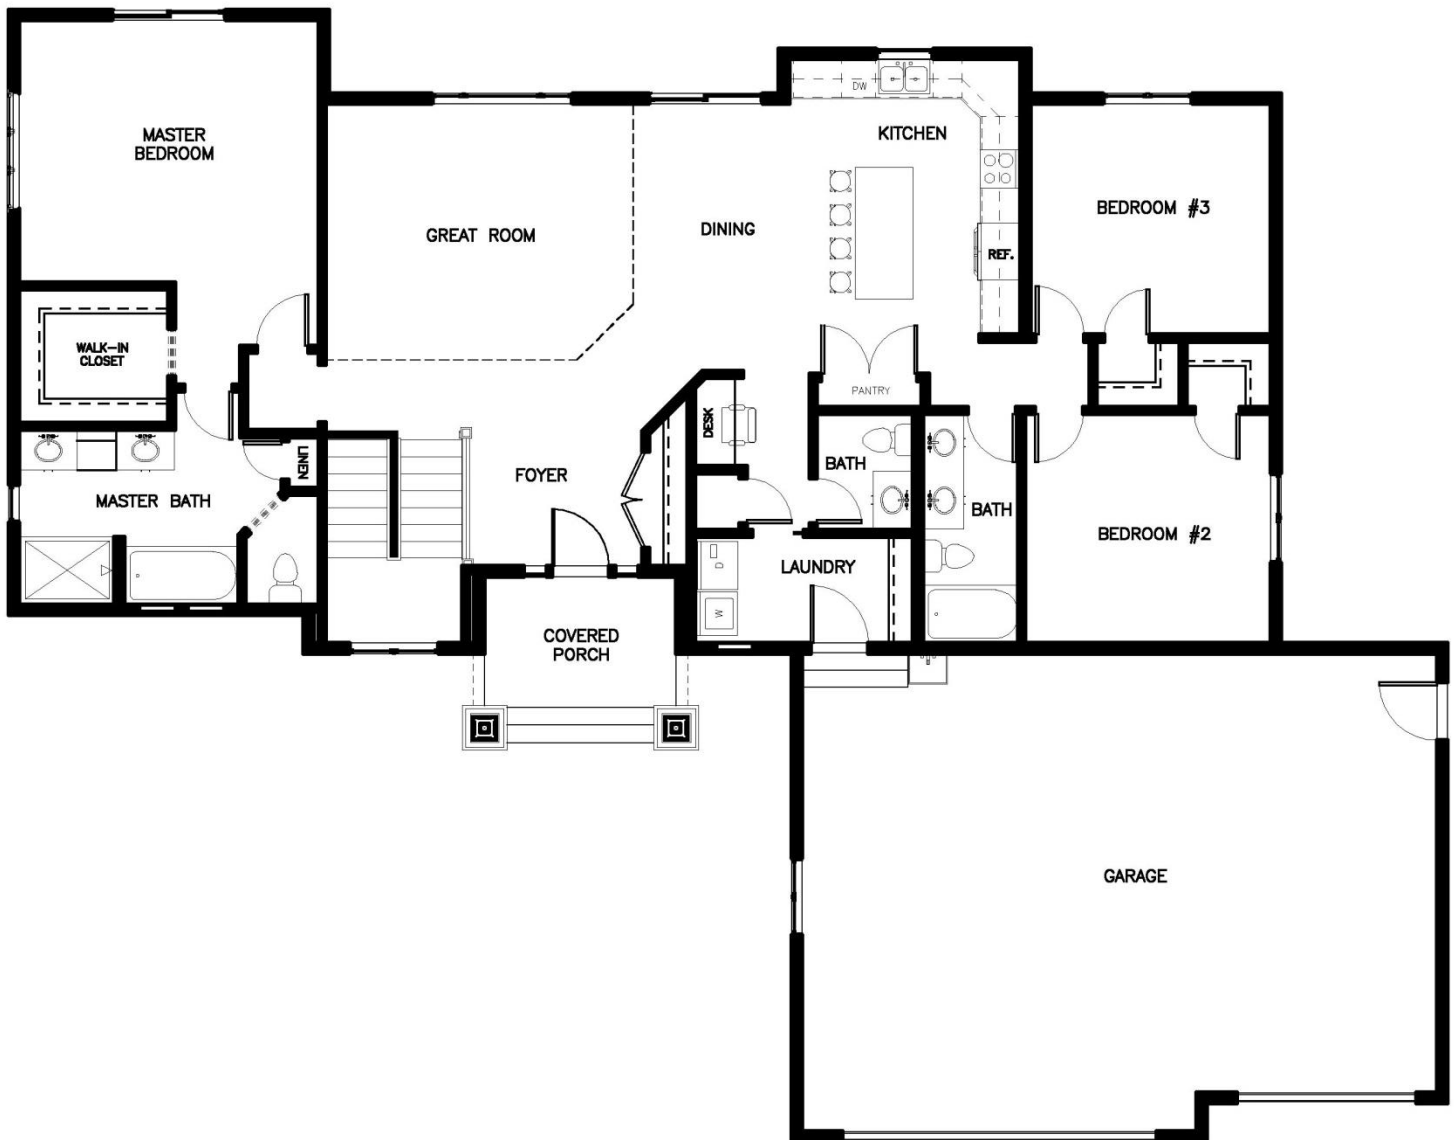

PLAN 1-1937-CR

Main Level

1937 Sq. Feet

This plan is the sole property of R. Henry Construction and any unauthorized use is expressly prohibited.

R. HENRY CONSTRUCTION INC. Builder Lic # BC180205
Design and Construction Services
Residential /Commercial New Construction & Remodeling