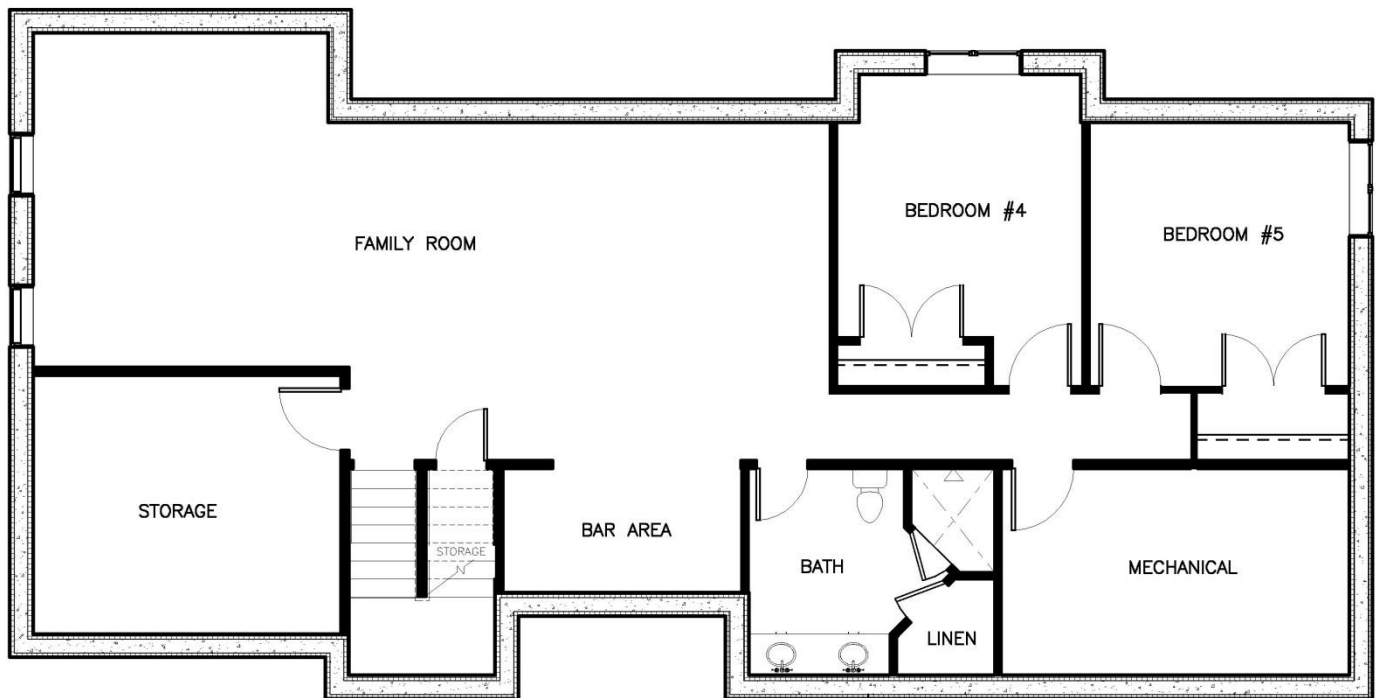

PLAN 1-1937-CR

Basement Level

1714 Sq. Feet

This plan is the sole property of R. Henry Construction and any unauthorized use is expressly prohibited.

R. HENRY CONSTRUCTION INC. Builder Lic # BC180205
Design and Construction Services
Residential /Commercial New Construction & Remodeling