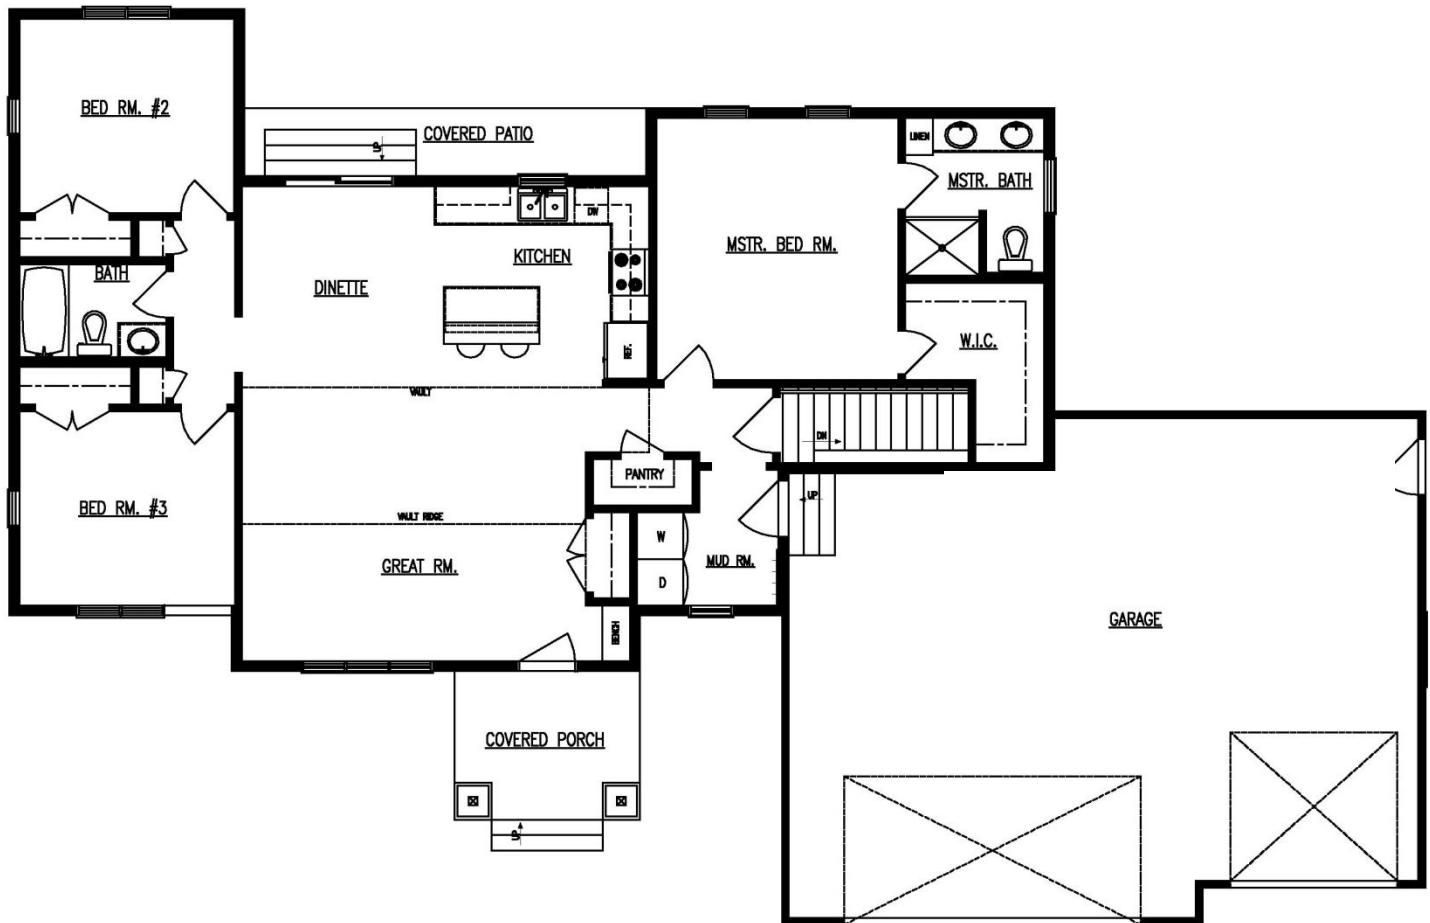

PLAN 1-1508-CR

Main Level

1508 Sq. Feet

This plan is the sole property of R. Henry Construction and any unauthorized use is expressly prohibited.

R. HENRY CONSTRUCTION INC. Builder Lic # BC180205
Design and Construction Services
Residential /Commercial New Construction & Remodeling