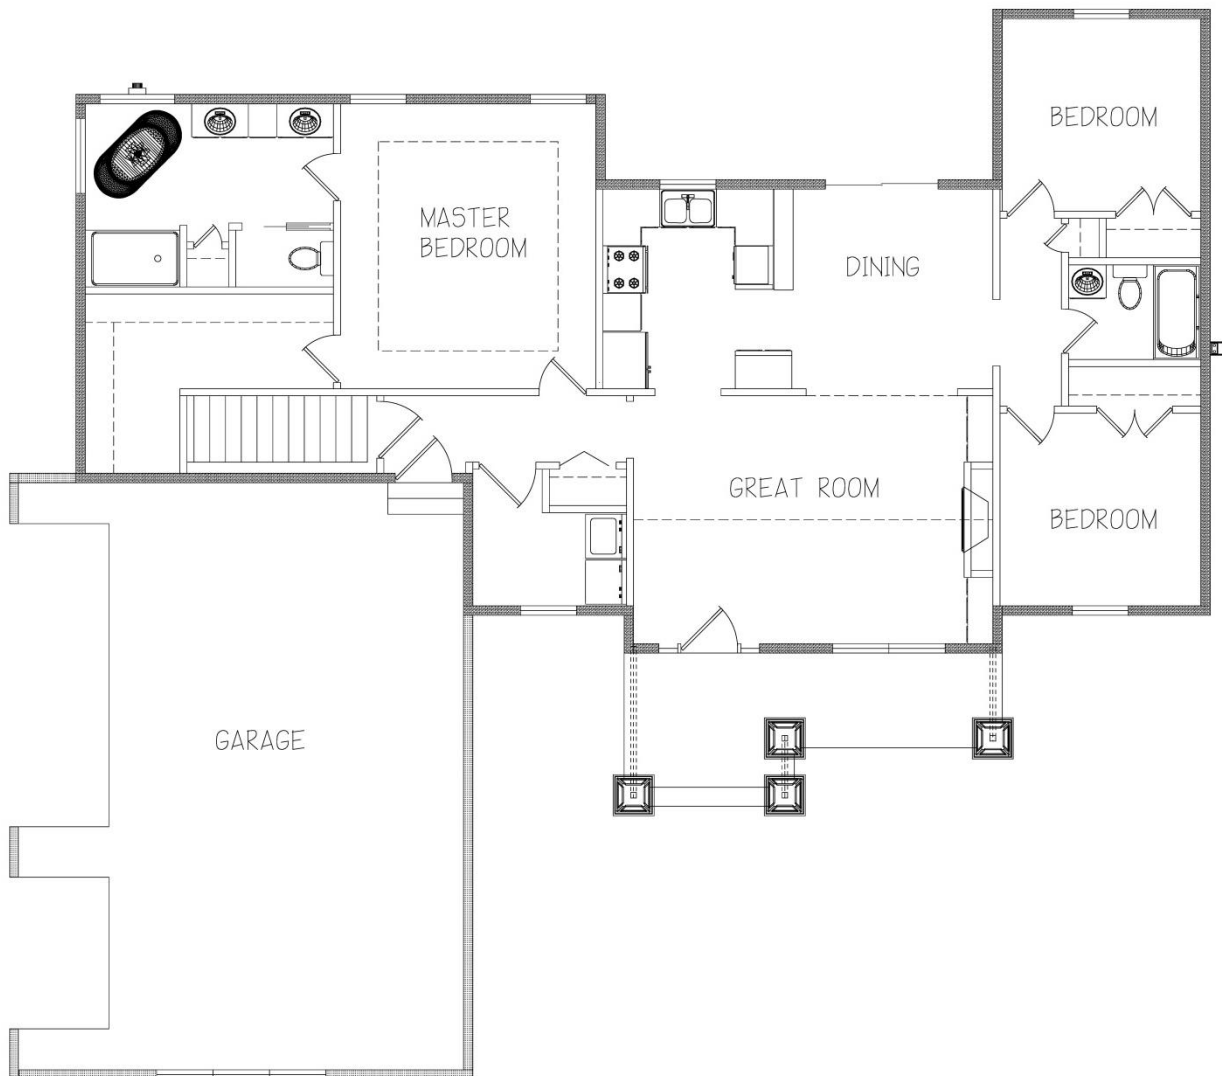

# PLAN 1-1500-CR

## Main Level

1500 Sq. Feet

This plan is the sole property of R. Henry Construction and any unauthorized use is expressly prohibited.

**R. HENRY CONSTRUCTION INC.** Builder Lic # BC180205  
Design and Construction Services  
Residential /Commercial New Construction & Remodeling