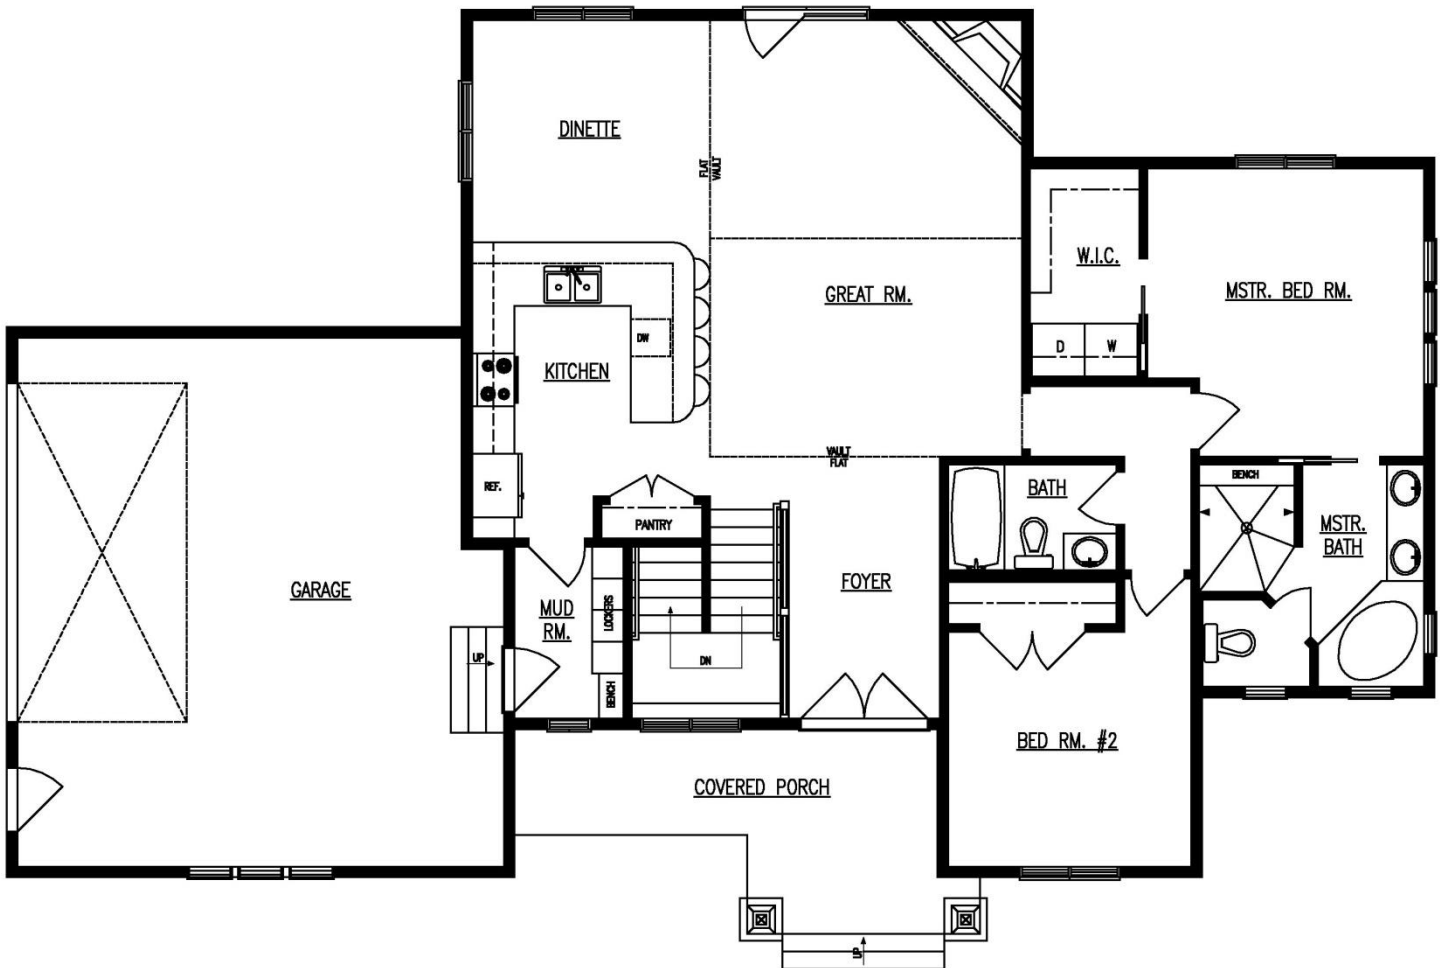

# PLAN 1-1485-CR

## Main Level

1485 Sq. Feet

This plan is the sole property of R. Henry Construction and any unauthorized use is expressly prohibited.

**R. HENRY CONSTRUCTION INC.** Builder Lic # BC180205  
Design and Construction Services  
Residential /Commercial New Construction & Remodeling