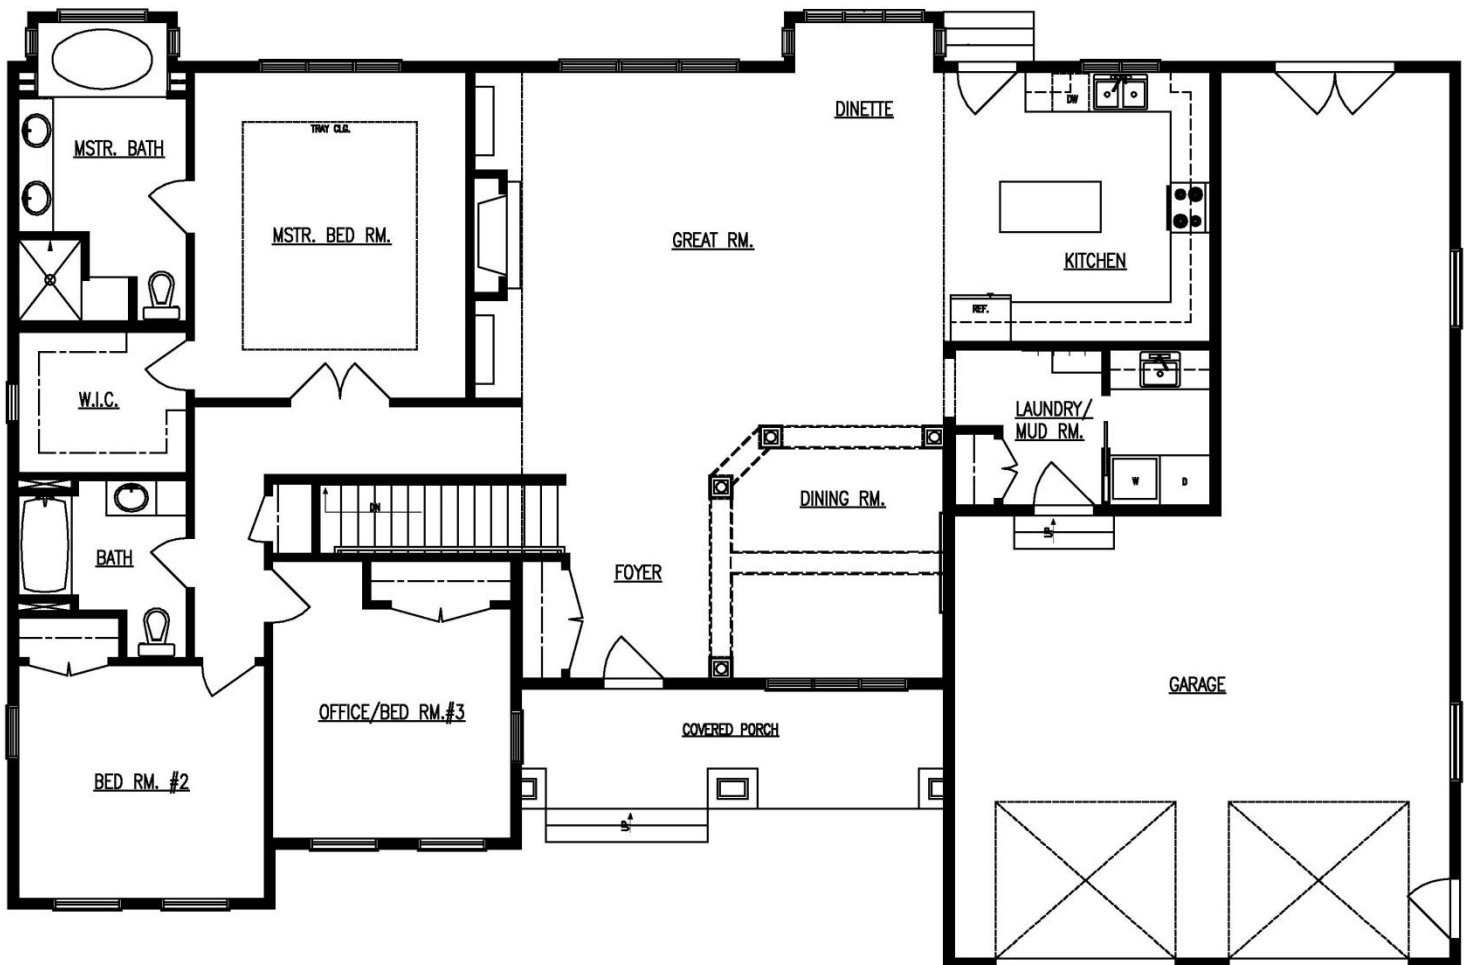

# PLAN 1-2070-PR

## Main Level

2070 Sq. Feet

This plan is the sole property of R. Henry Construction and any unauthorized use is expressly prohibited.

**R. HENRY CONSTRUCTION INC.** Builder Lic # BC180205  
Design and Construction Services  
Residential /Commercial New Construction & Remodeling