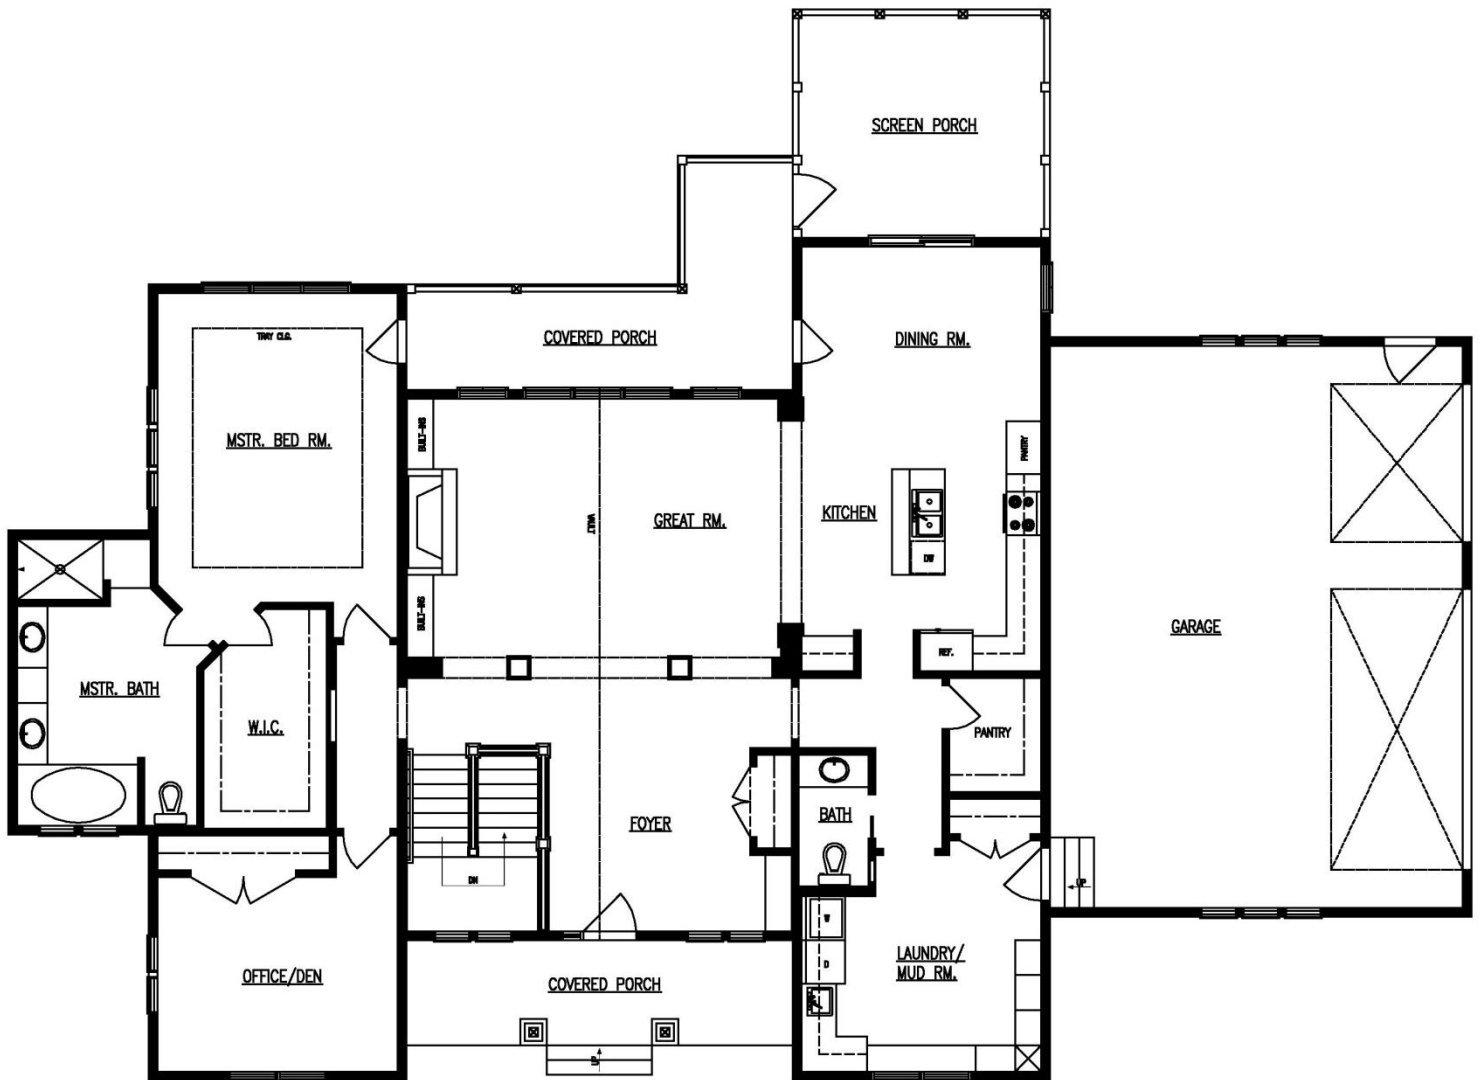

PLAN 1-2197-CR

Main Level

2197 Sq. Feet

This plan is the sole property of R. Henry Construction and any unauthorized use is expressly prohibited.

R. HENRY CONSTRUCTION INC. Builder Lic # BC180205
Design and Construction Services
Residential /Commercial New Construction & Remodeling