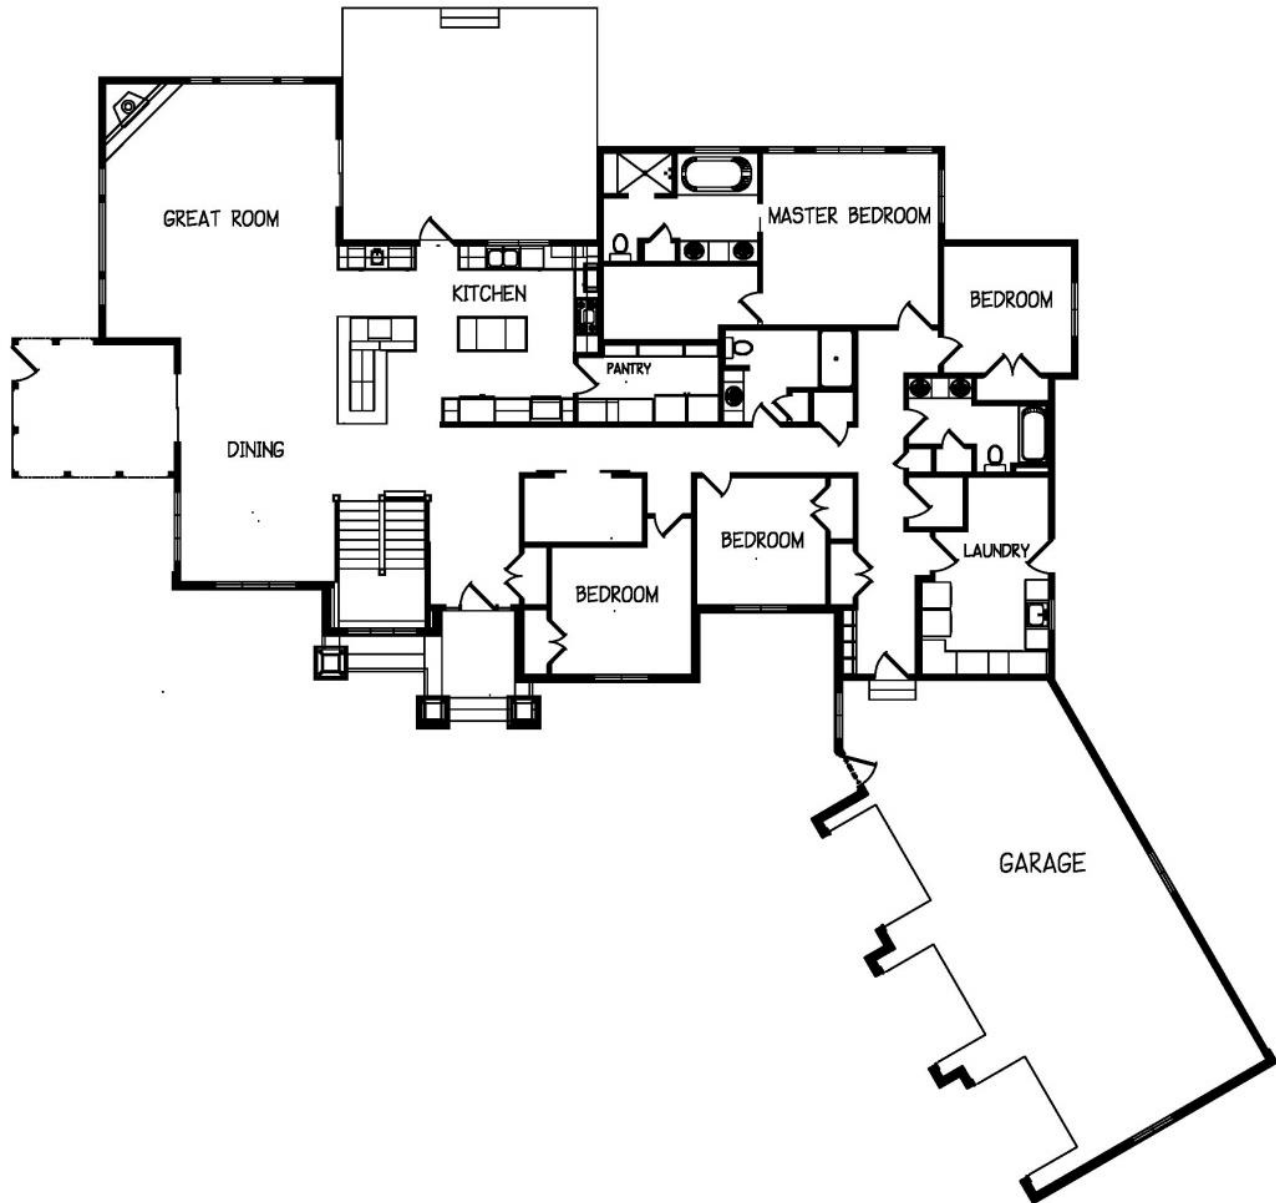

PLAN 1-3248-CR

Main Level

3248 Sq. Feet

This plan is the sole property of R. Henry Construction and any unauthorized use is expressly prohibited.

R. HENRY CONSTRUCTION INC. Builder Lic # BC180205
Design and Construction Services
Residential /Commercial New Construction & Remodeling