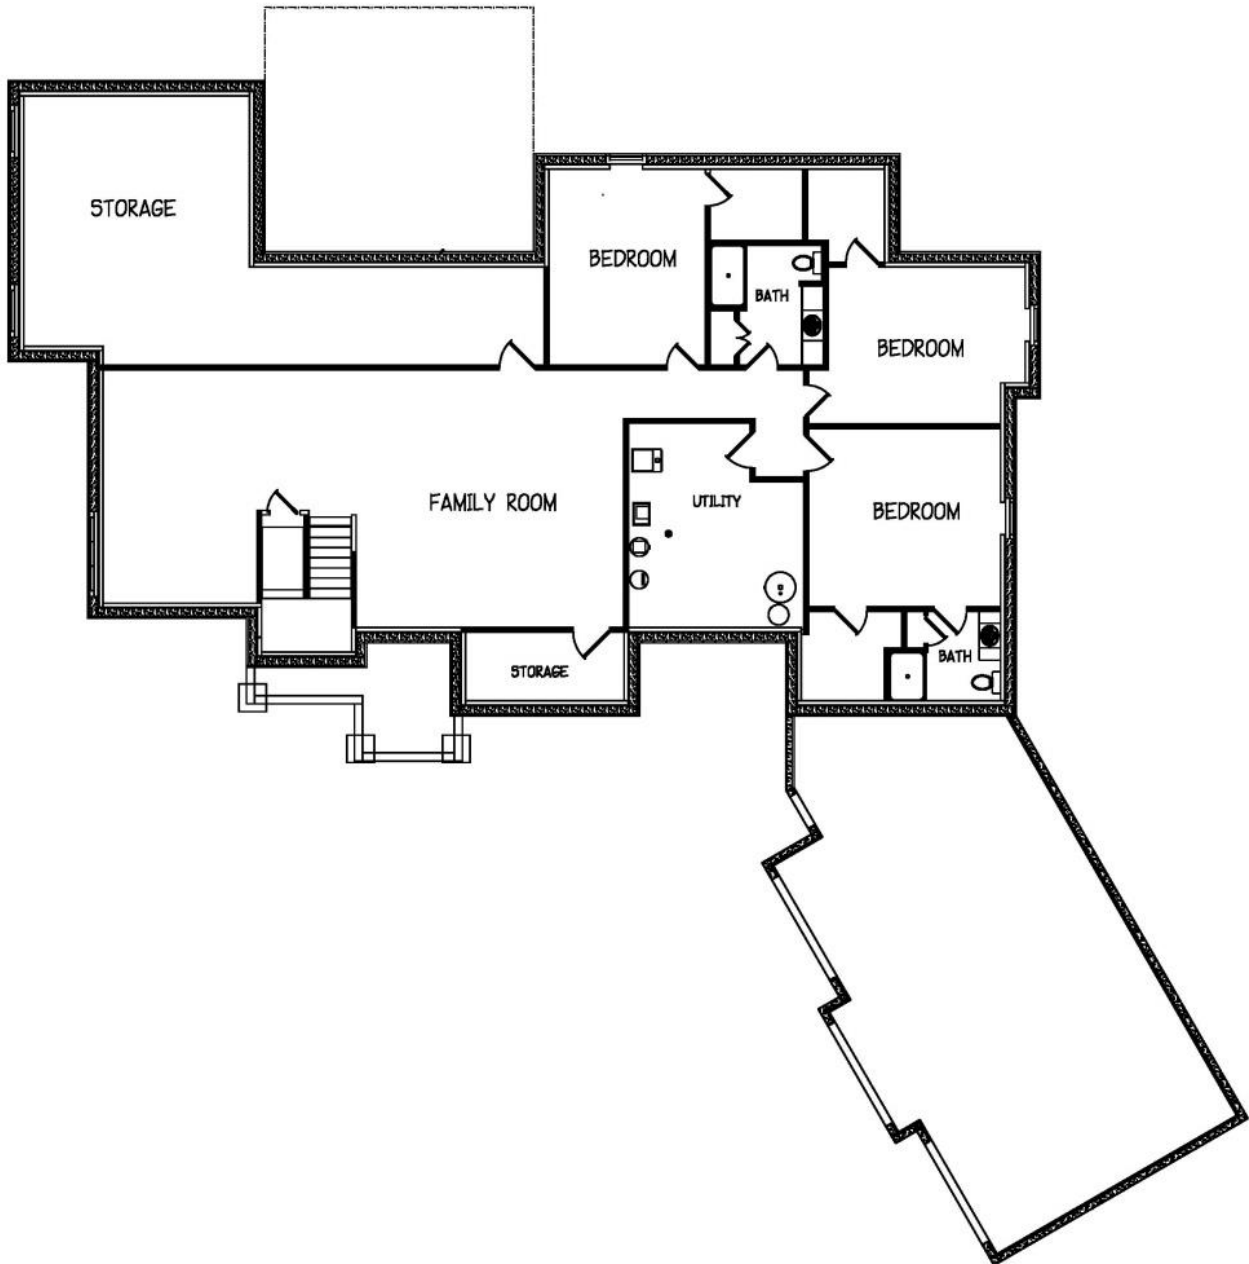

PLAN 1-3248-CR

Basement Level

3248 Sq. Feet

This plan is the sole property of R. Henry Construction and any unauthorized use is expressly prohibited.

R. HENRY CONSTRUCTION INC. Builder Lic # BC180205
Design and Construction Services
Residential /Commercial New Construction & Remodeling