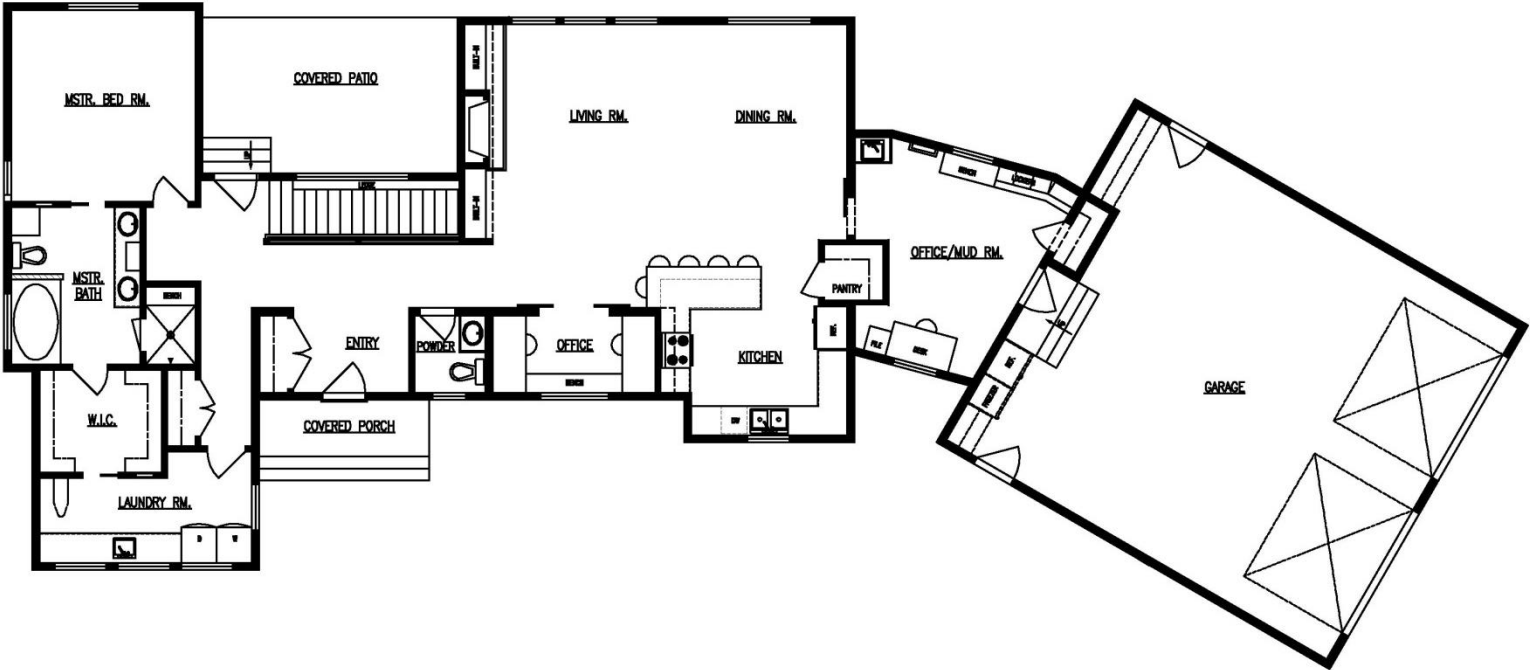

# PLAN 1-1736-CN

## Main Level

1736 Sq. Feet

This plan is the sole property of R. Henry Construction and any unauthorized use is expressly prohibited.

**R. HENRY CONSTRUCTION INC.** Builder Lic # BC180205  
Design and Construction Services  
Residential /Commercial New Construction & Remodeling