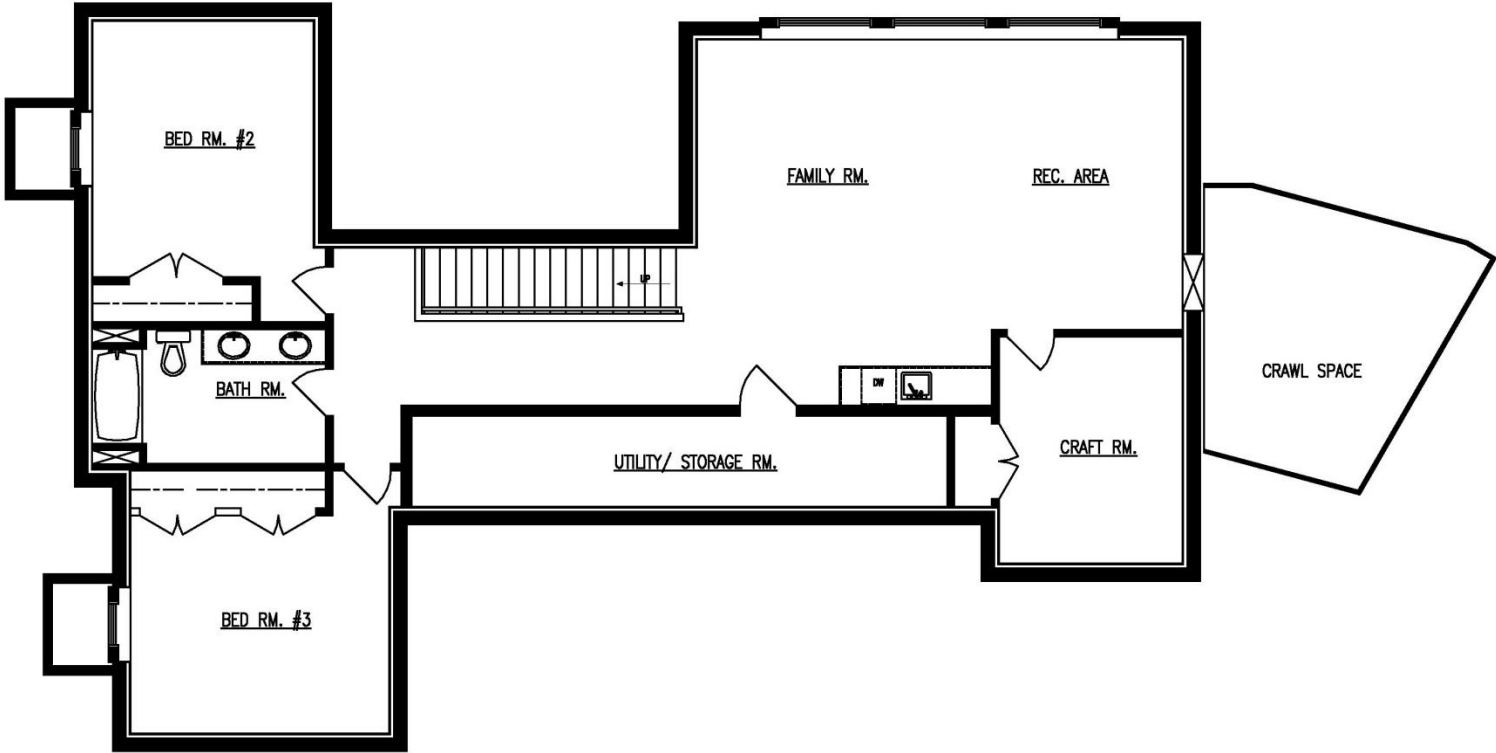

# PLAN 1-1736-CN

## Basement Level

1411 Sq. Feet

This plan is the sole property of R. Henry Construction and any unauthorized use is expressly prohibited.

**R. HENRY CONSTRUCTION INC.** Builder Lic # BC180205  
Design and Construction Services  
Residential /Commercial New Construction & Remodeling