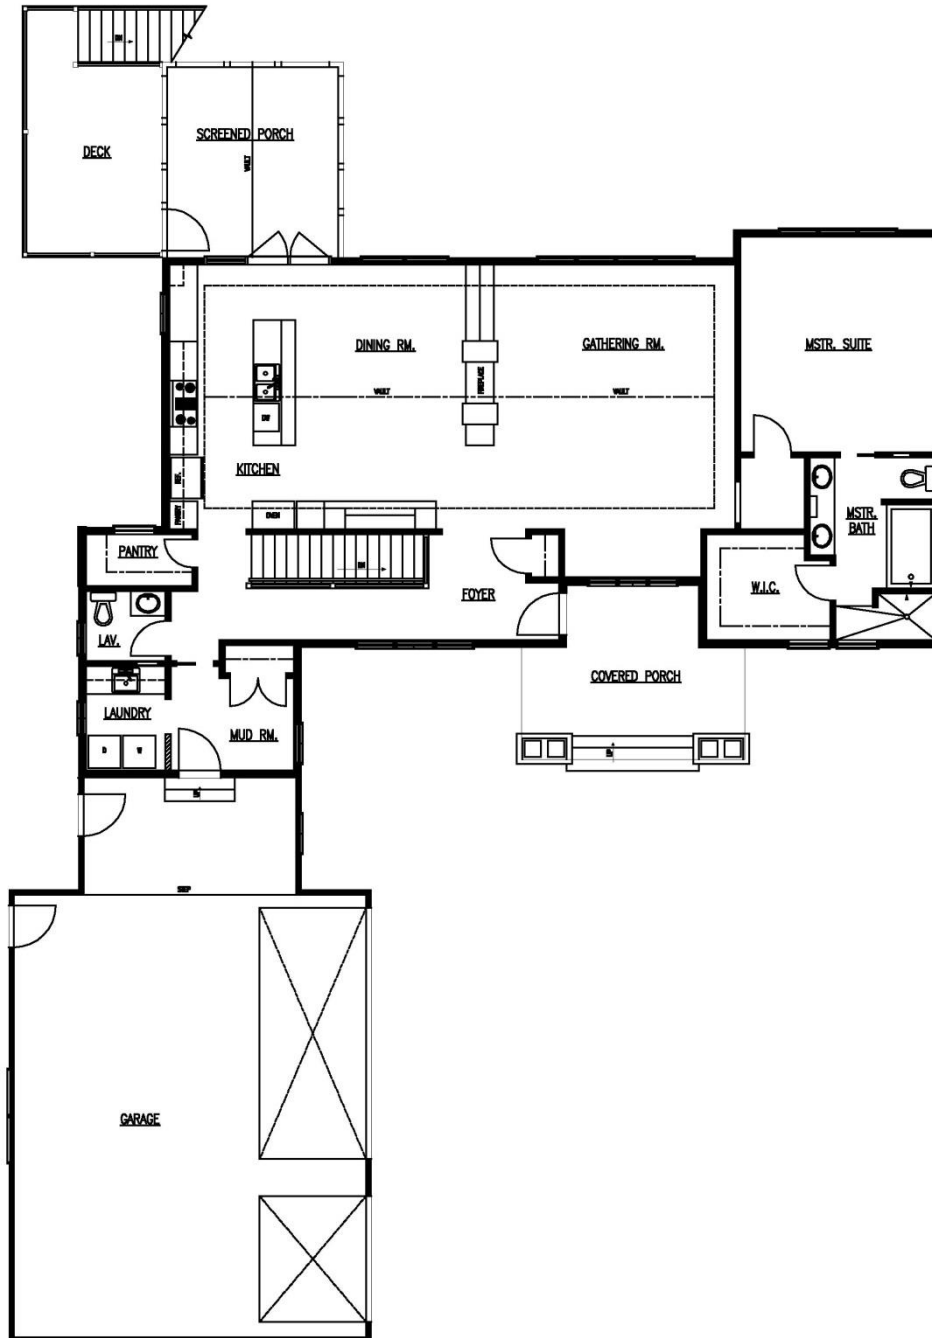

PLAN 1-1757-CR

Main Level

1757 Sq. Feet

This plan is the sole property of R. Henry Construction and any unauthorized use is expressly prohibited.

R. HENRY CONSTRUCTION INC. Builder Lic # BC180205
Design and Construction Services
Residential /Commercial New Construction & Remodeling