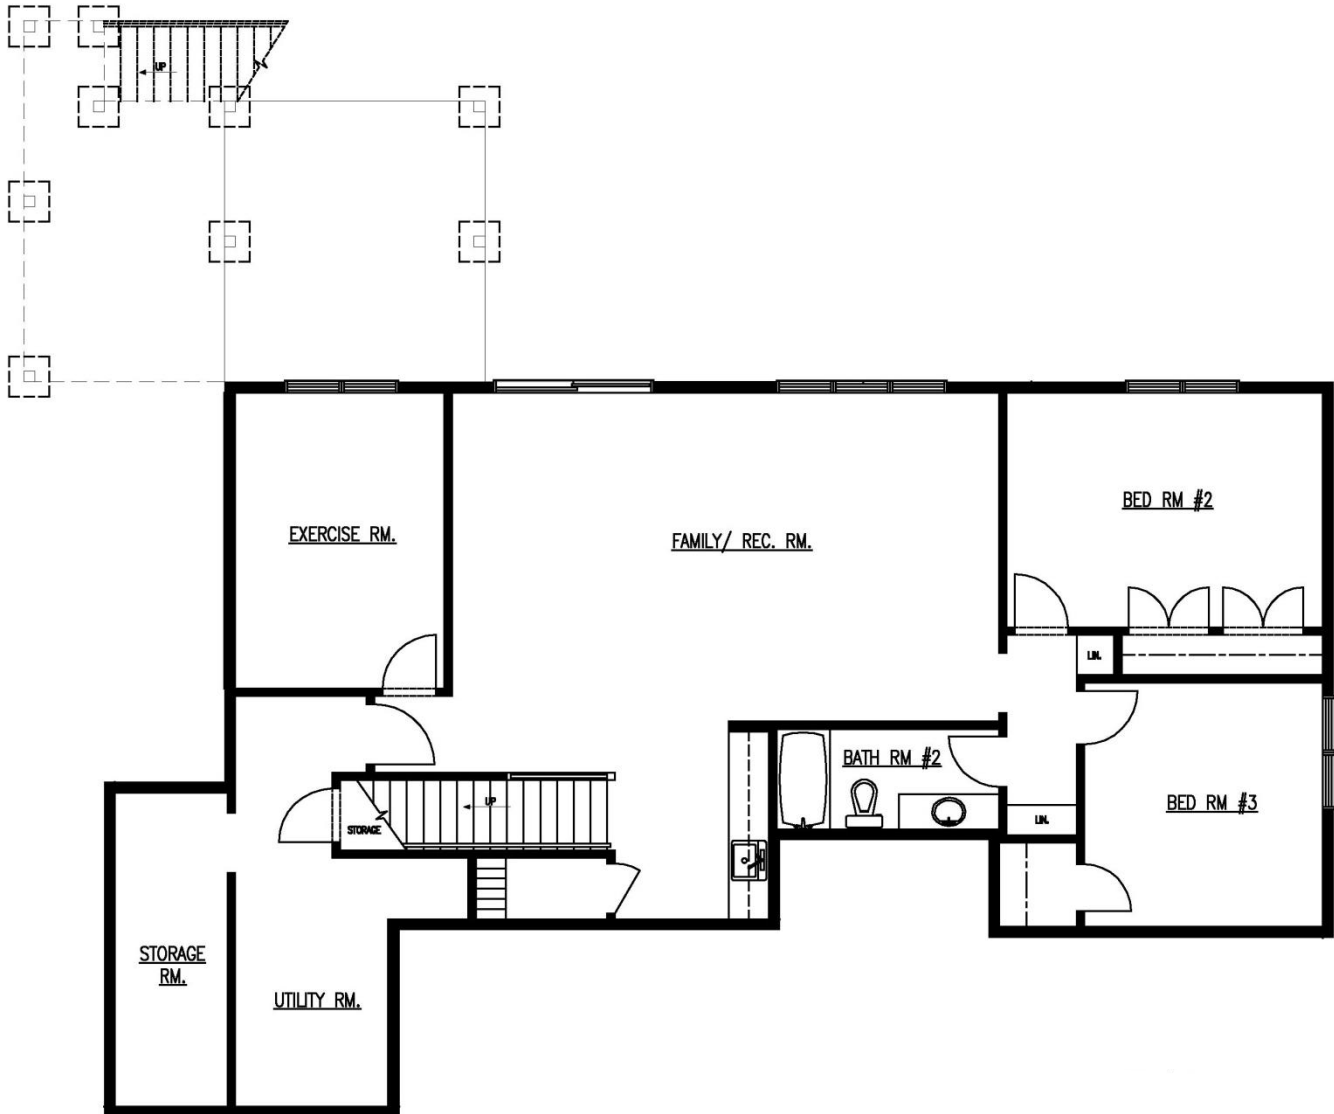

PLAN 1-1757-CR

Basement Level

1546 Sq. Feet

This plan is the sole property of R. Henry Construction and any unauthorized use is expressly prohibited.

R. HENRY CONSTRUCTION INC. Builder Lic # BC180205
Design and Construction Services
Residential /Commercial New Construction & Remodeling