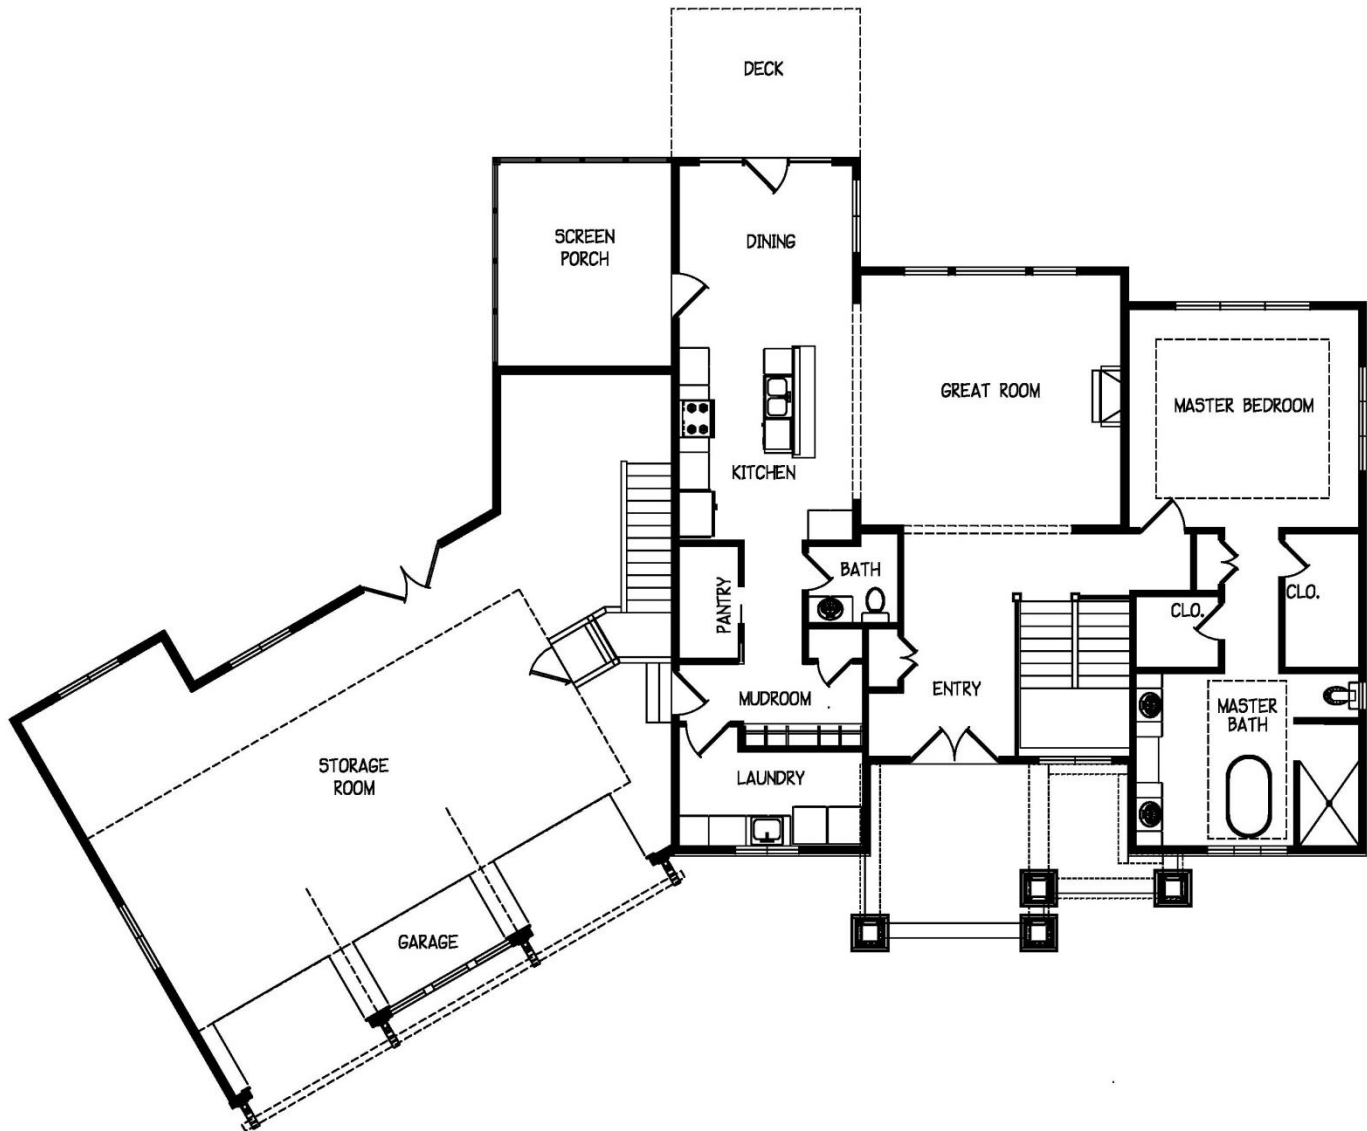

PLAN 1-1875-CR

Main Level

1875 Sq. Feet

This plan is the sole property of R. Henry Construction and any unauthorized use is expressly prohibited.

R. HENRY CONSTRUCTION INC. Builder Lic # BC180205
Design and Construction Services
Residential /Commercial New Construction & Remodeling