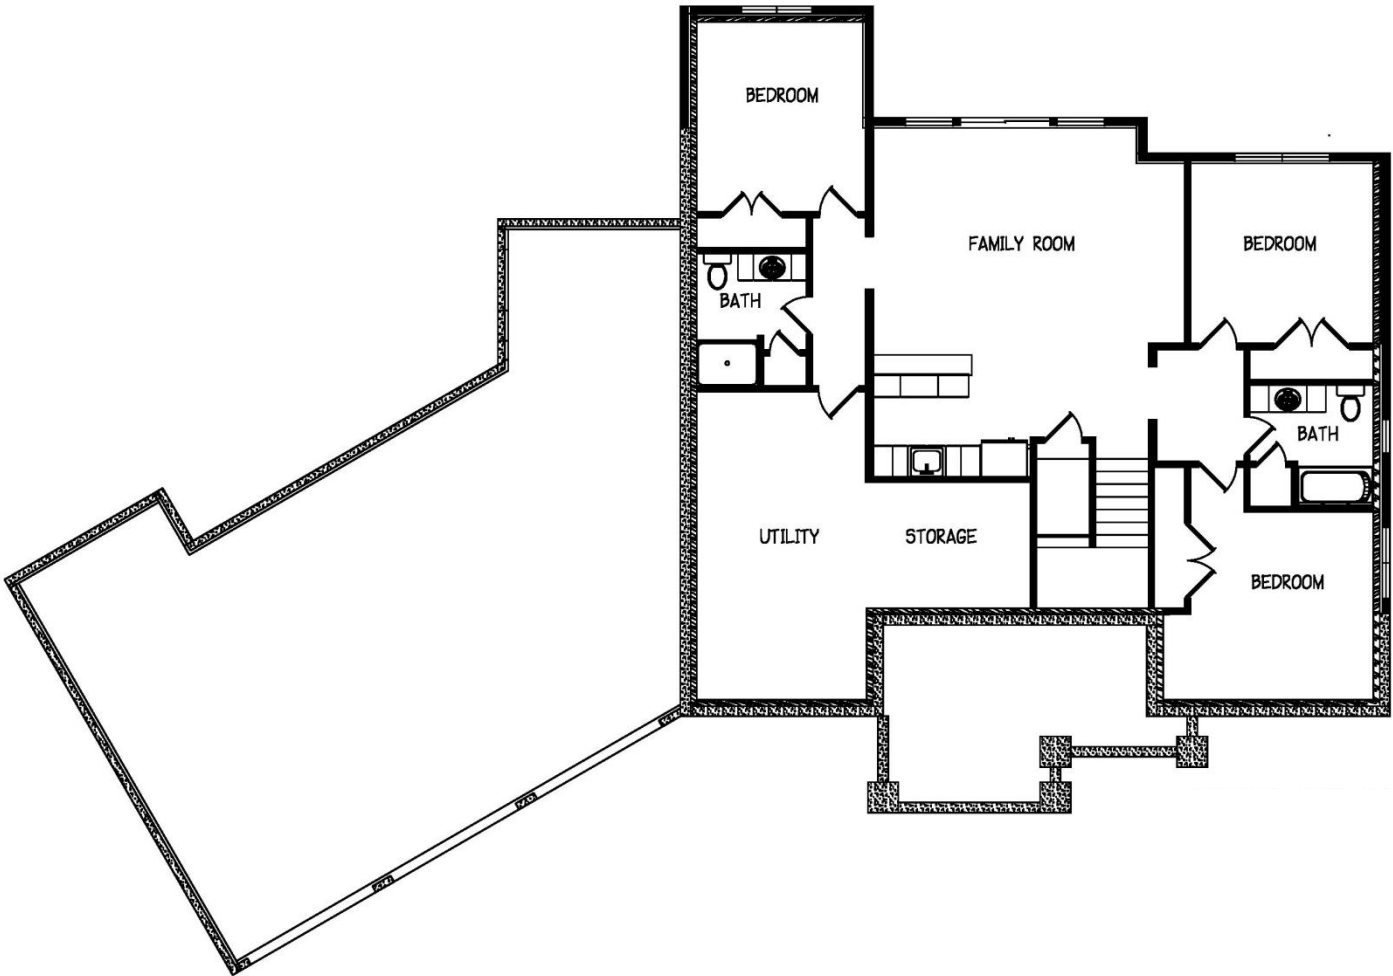

PLAN 1-1875-CR

Basement Level

1786 Sq. Feet

This plan is the sole property of R. Henry Construction and any unauthorized use is expressly prohibited.

R. HENRY CONSTRUCTION INC. Builder Lic # BC180205
Design and Construction Services
Residential /Commercial New Construction & Remodeling