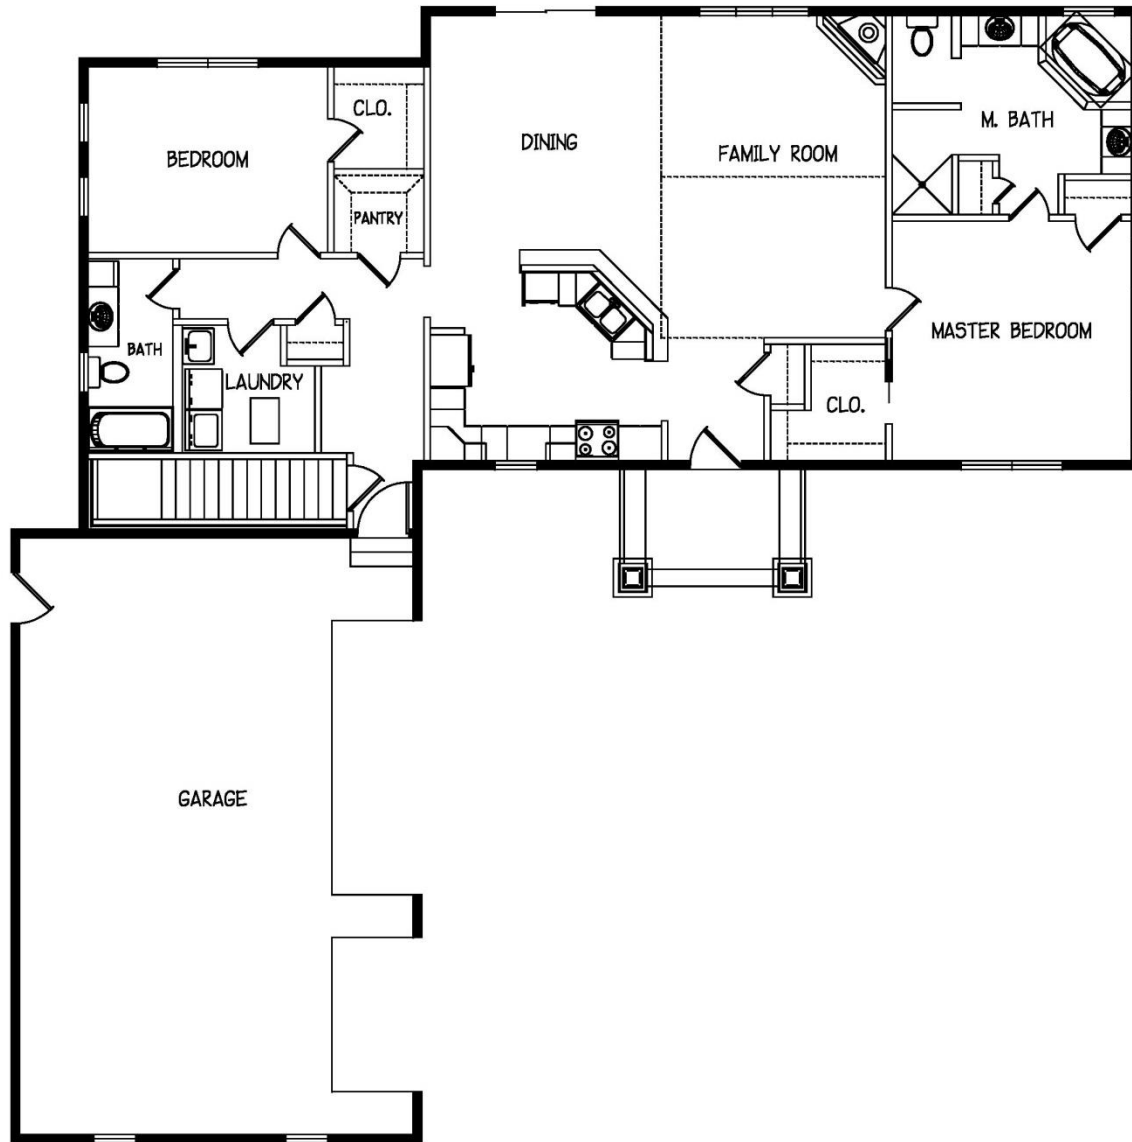

# PLAN 1-1994-CR

## Main Level

1994 Sq. Feet

This plan is the sole property of R. Henry Construction and any unauthorized use is expressly prohibited.

**R. HENRY CONSTRUCTION INC.** Builder Lic # BC180205  
Design and Construction Services  
Residential /Commercial New Construction & Remodeling