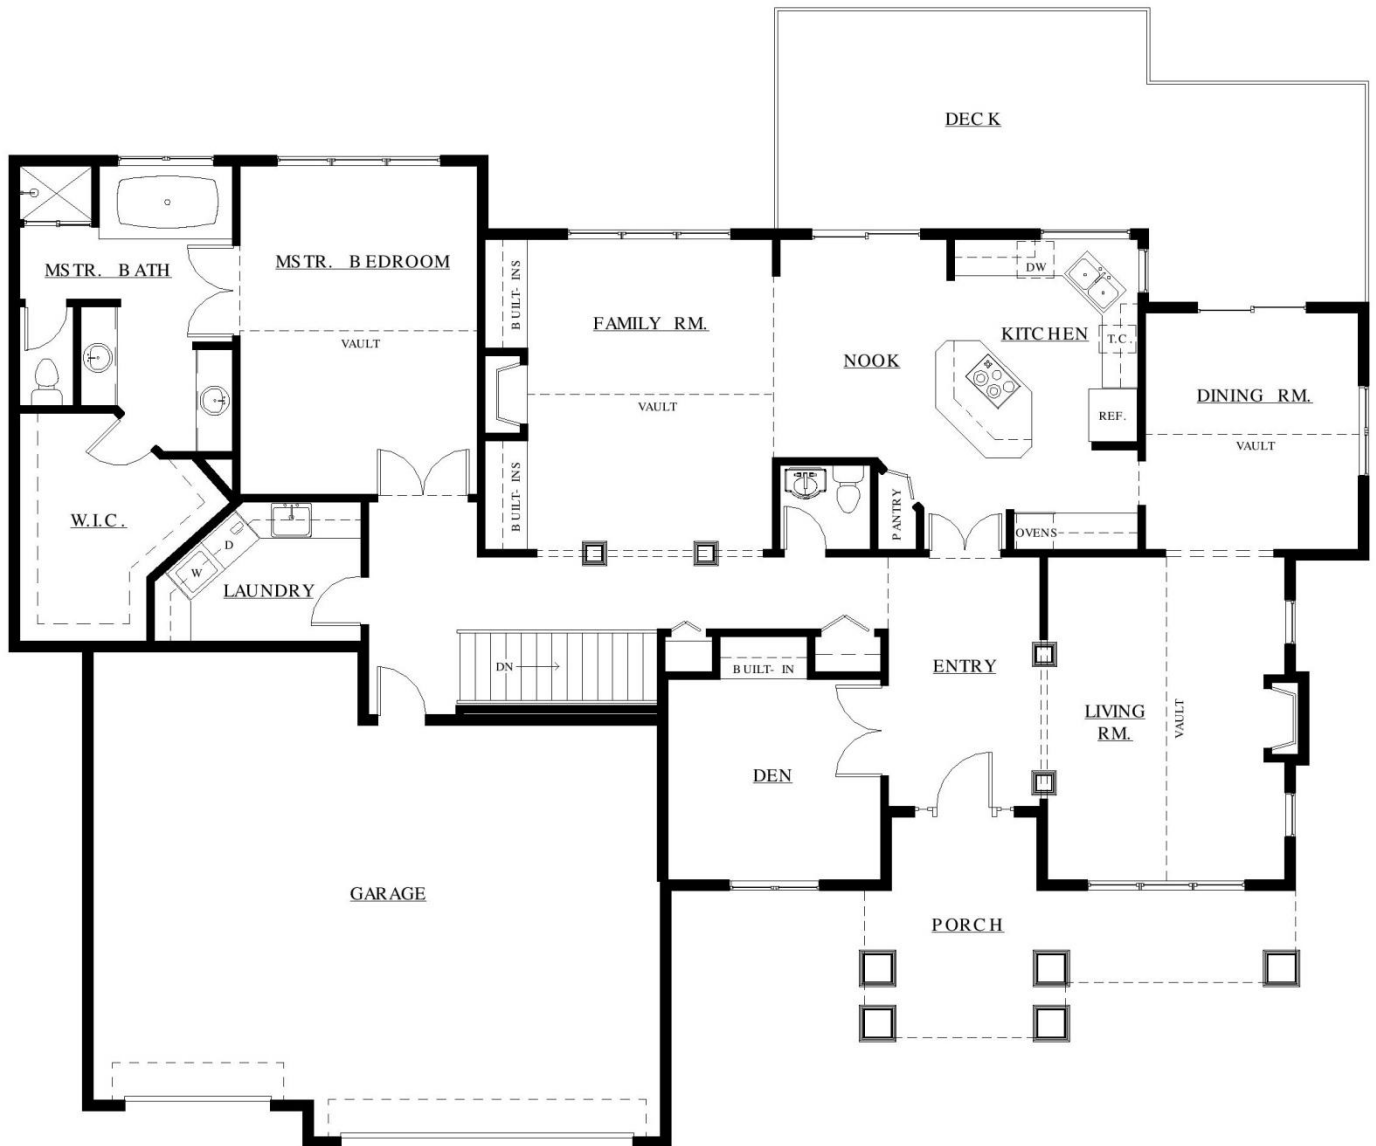

PLAN 1-2130-CR

Main Level

2130 Sq. Feet

This plan is the sole property of R. Henry Construction and any unauthorized use is expressly prohibited.

R. HENRY CONSTRUCTION INC. Builder Lic # BC180205
Design and Construction Services
Residential /Commercial New Construction & Remodeling