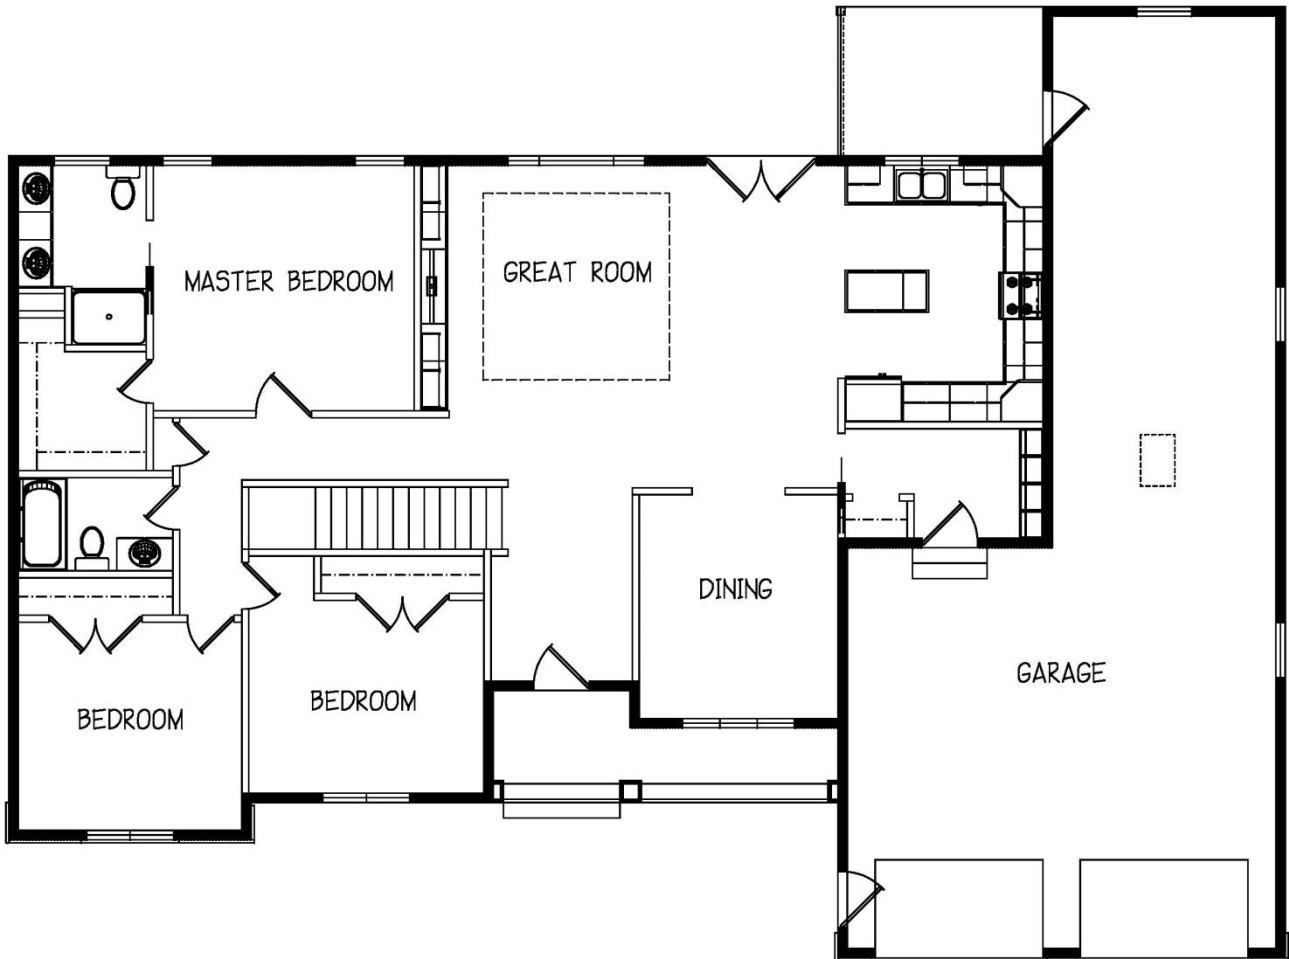

PLAN 1-1725-CR

Main Level

1725 Sq. Feet

This plan is the sole property of R. Henry Construction and any unauthorized use is expressly prohibited.

R. HENRY CONSTRUCTION INC. Builder Lic # BC180205
Design and Construction Services
Residential /Commercial New Construction & Remodeling