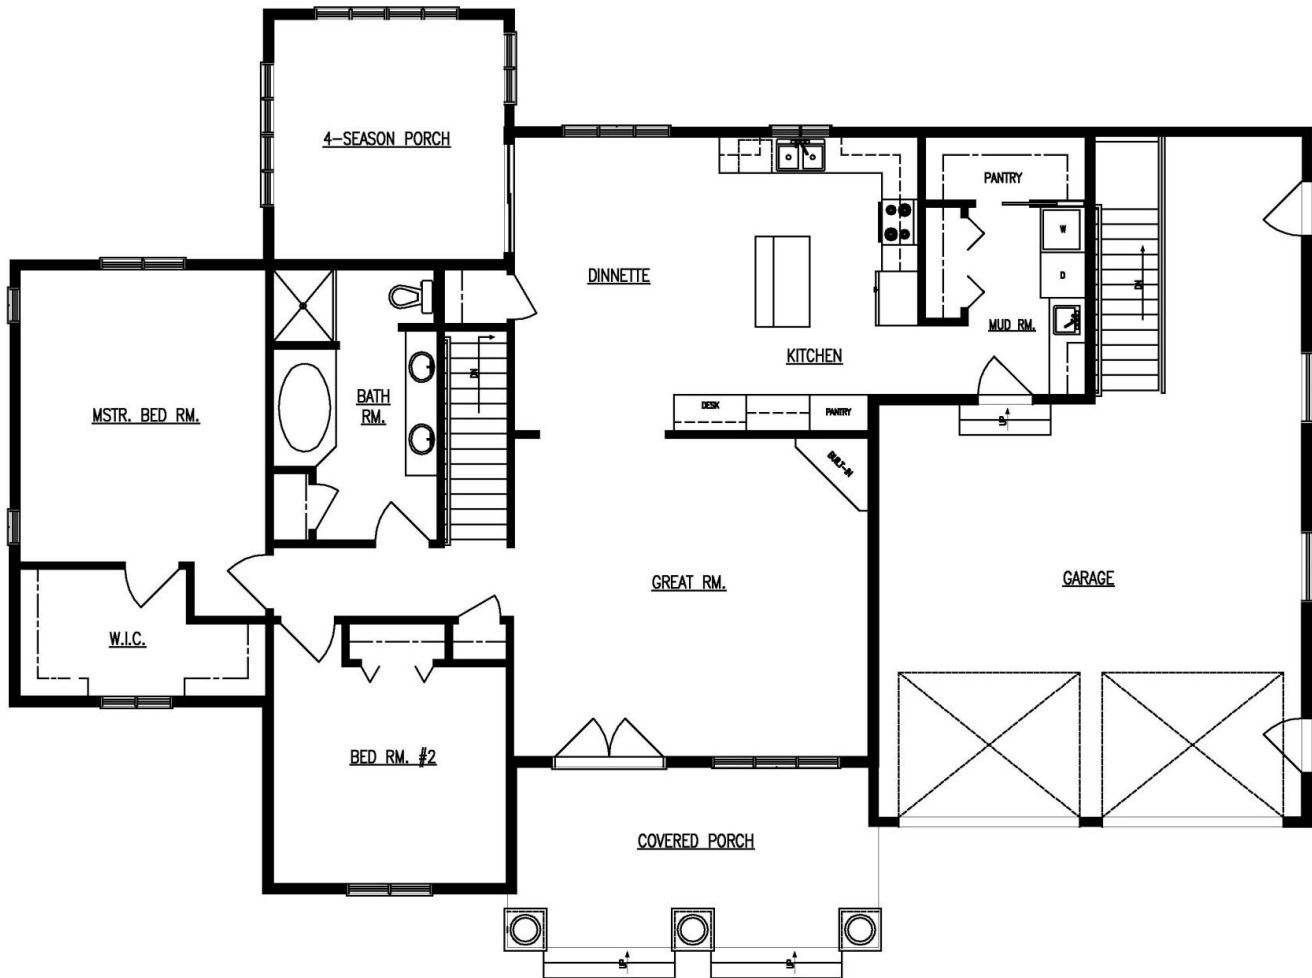

# PLAN 1-1731-CR

## Main Level

1731 Sq. Feet

This plan is the sole property of R. Henry Construction and any unauthorized use is expressly prohibited.

**R. HENRY CONSTRUCTION INC.** Builder Lic # BC180205  
Design and Construction Services  
Residential /Commercial New Construction & Remodeling