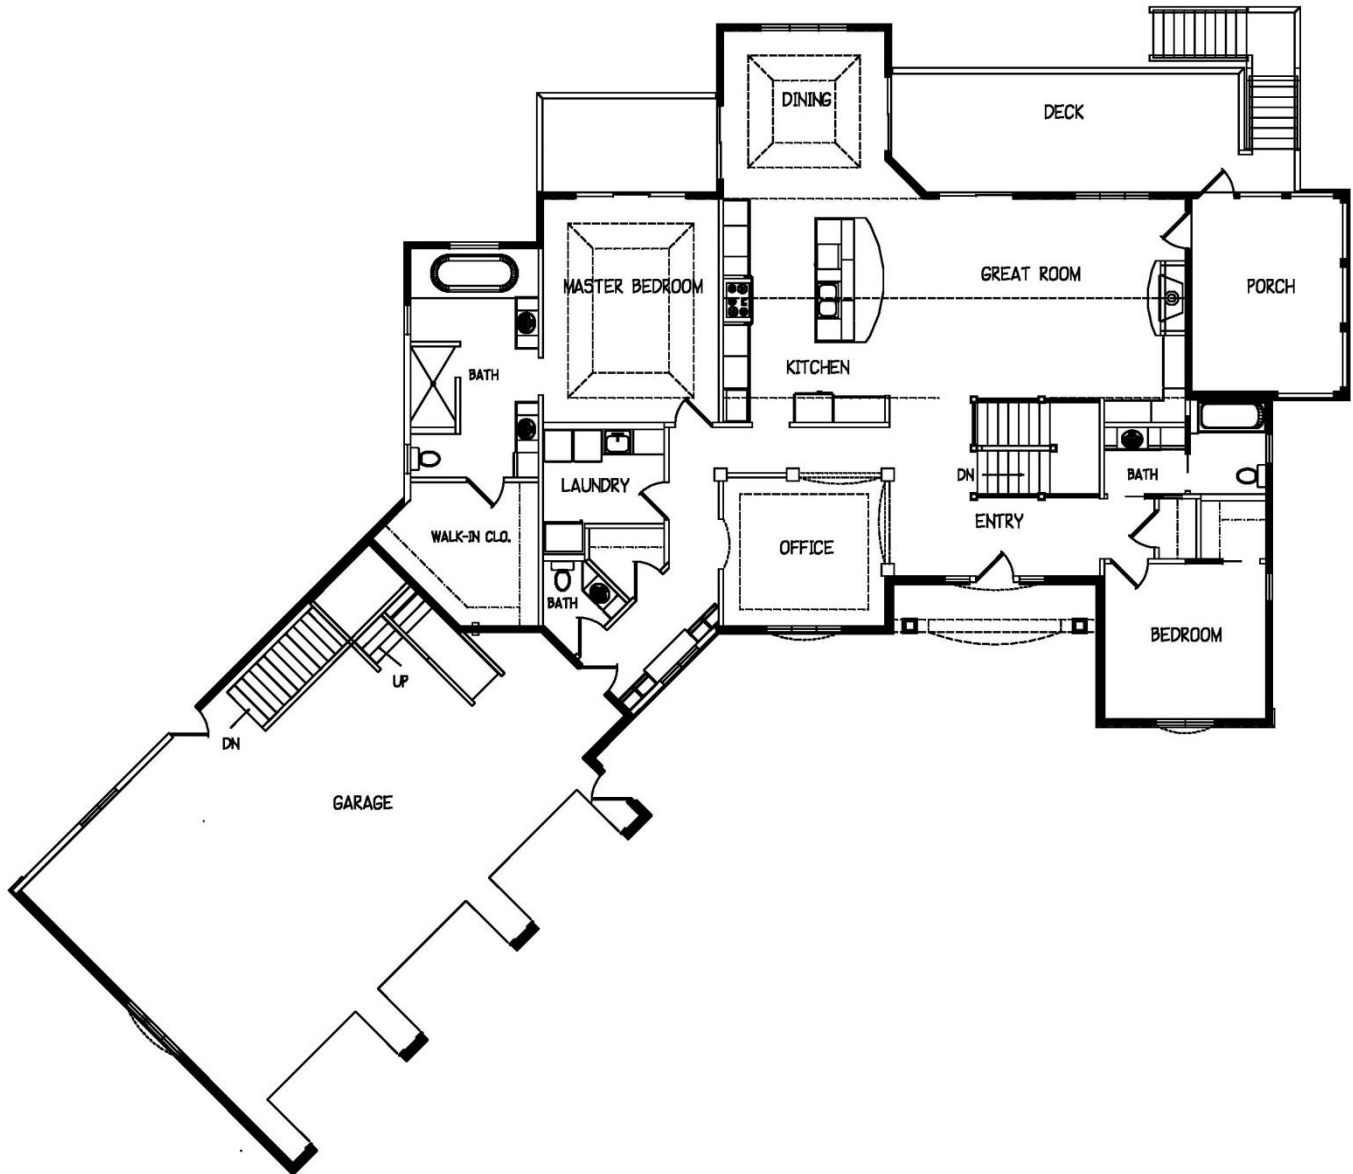

PLAN 1-2603-CR

Main Level

2603 Sq. Feet

This plan is the sole property of R. Henry Construction and any unauthorized use is expressly prohibited.

R. HENRY CONSTRUCTION INC. Builder Lic # BC180205
Design and Construction Services
Residential /Commercial New Construction & Remodeling