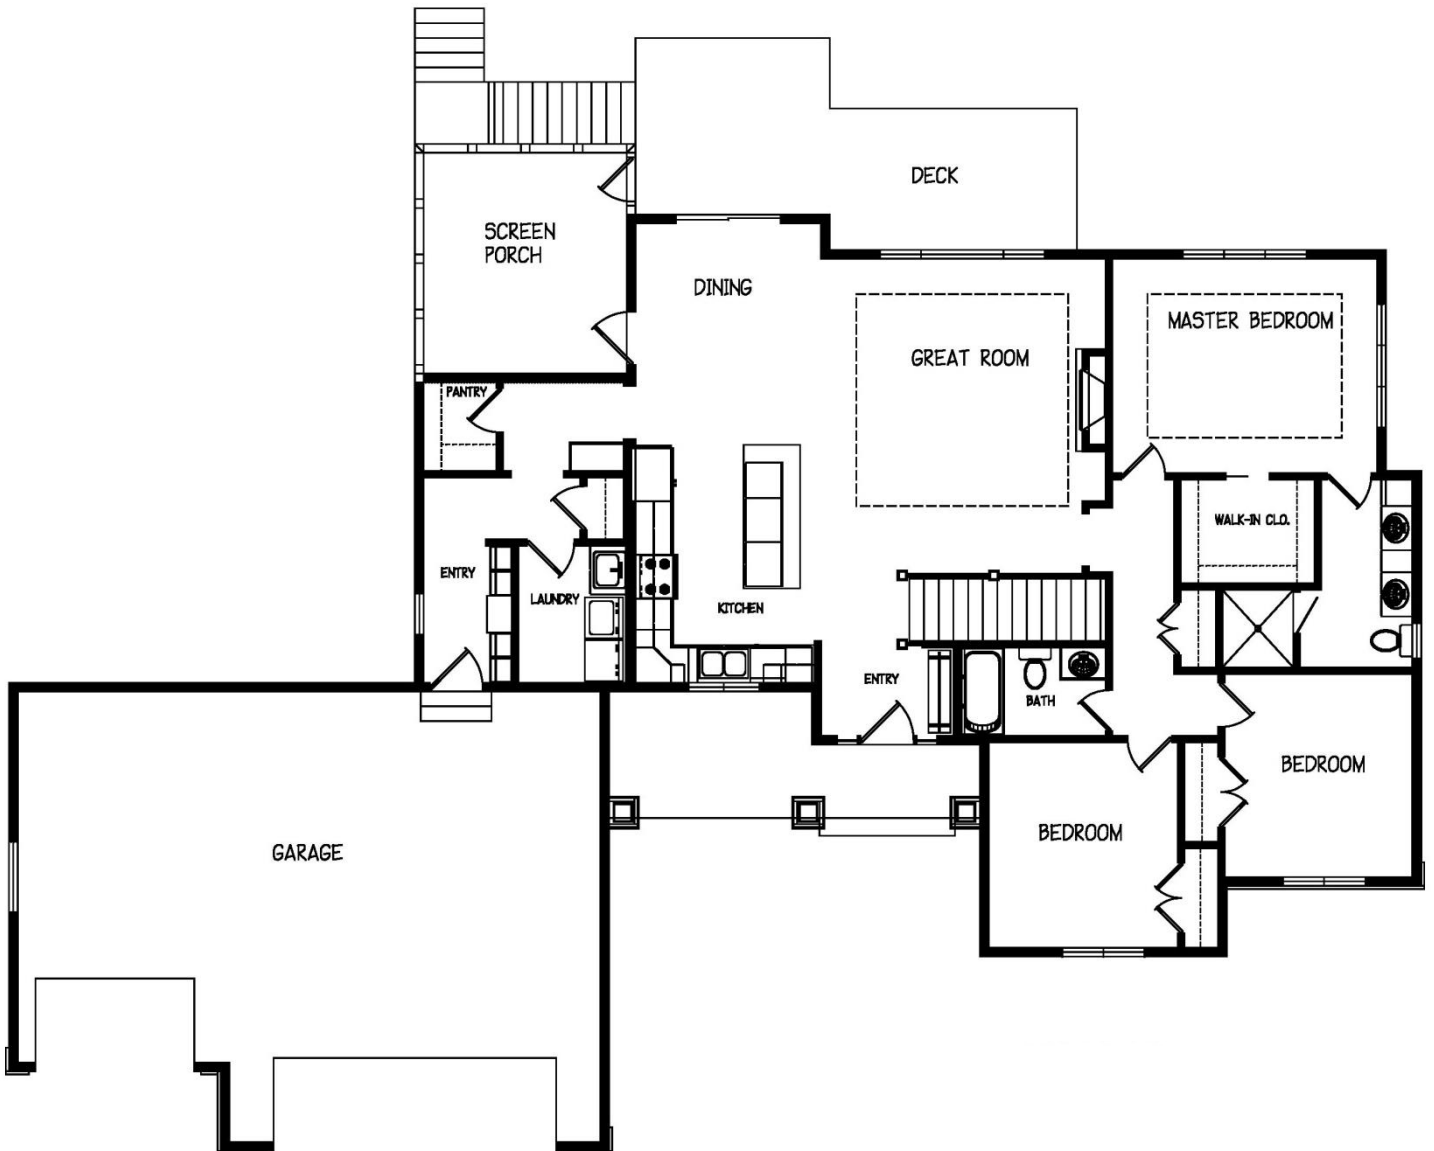

PLAN 1-1698-CR

Main Level

1698 Sq. Feet

This plan is the sole property of R. Henry Construction and any unauthorized use is expressly prohibited.

R. HENRY CONSTRUCTION INC. Builder Lic # BC180205
Design and Construction Services
Residential /Commercial New Construction & Remodeling