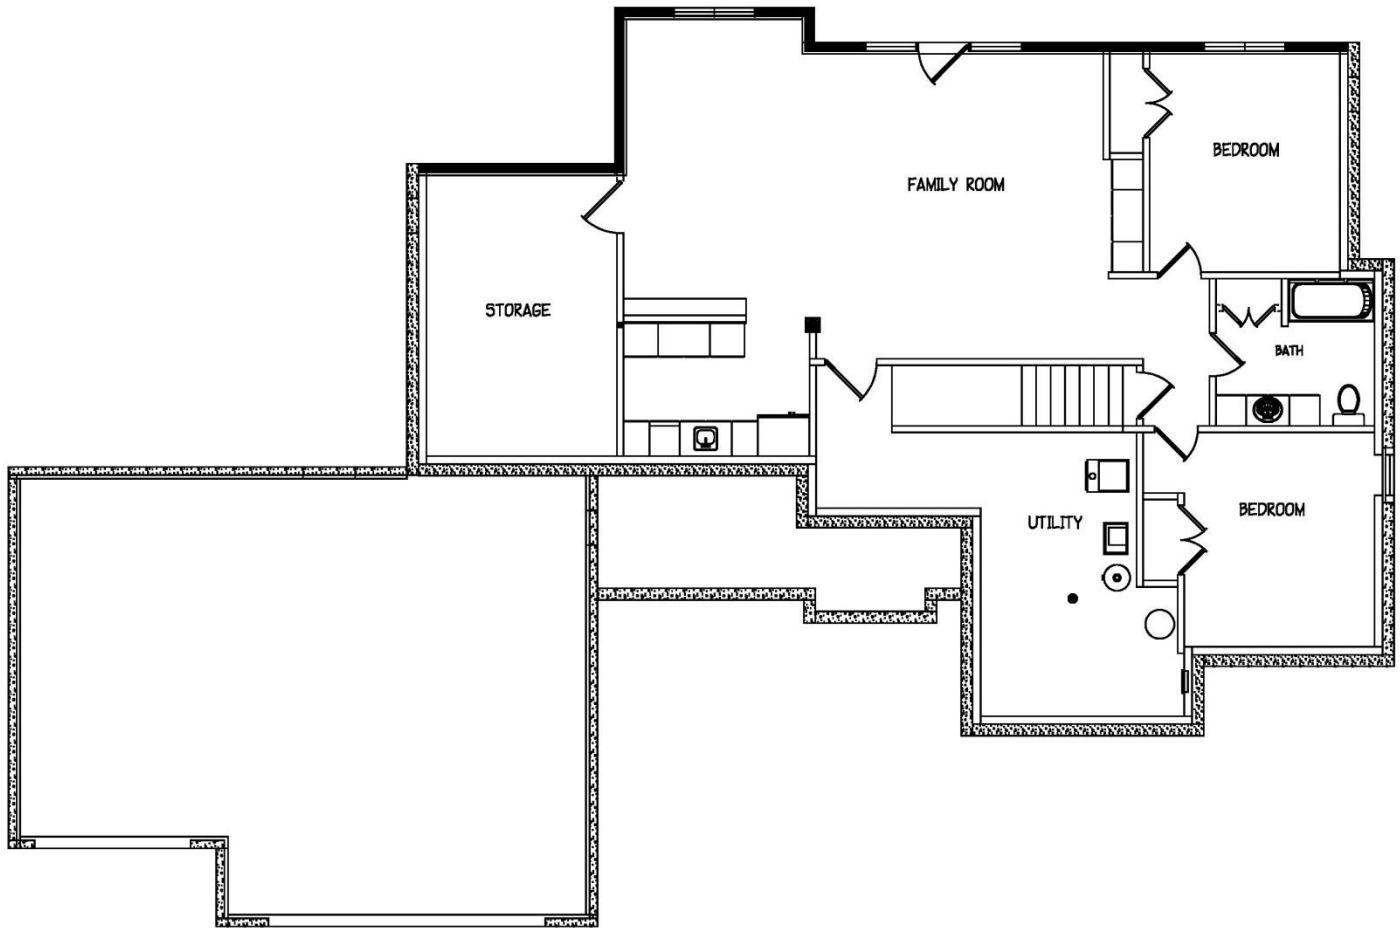

PLAN 1-1698-CR

Basement Level

1698 Sq. Feet

This plan is the sole property of R. Henry Construction and any unauthorized use is expressly prohibited.

R. HENRY CONSTRUCTION INC. Builder Lic # BC180205
Design and Construction Services
Residential /Commercial New Construction & Remodeling