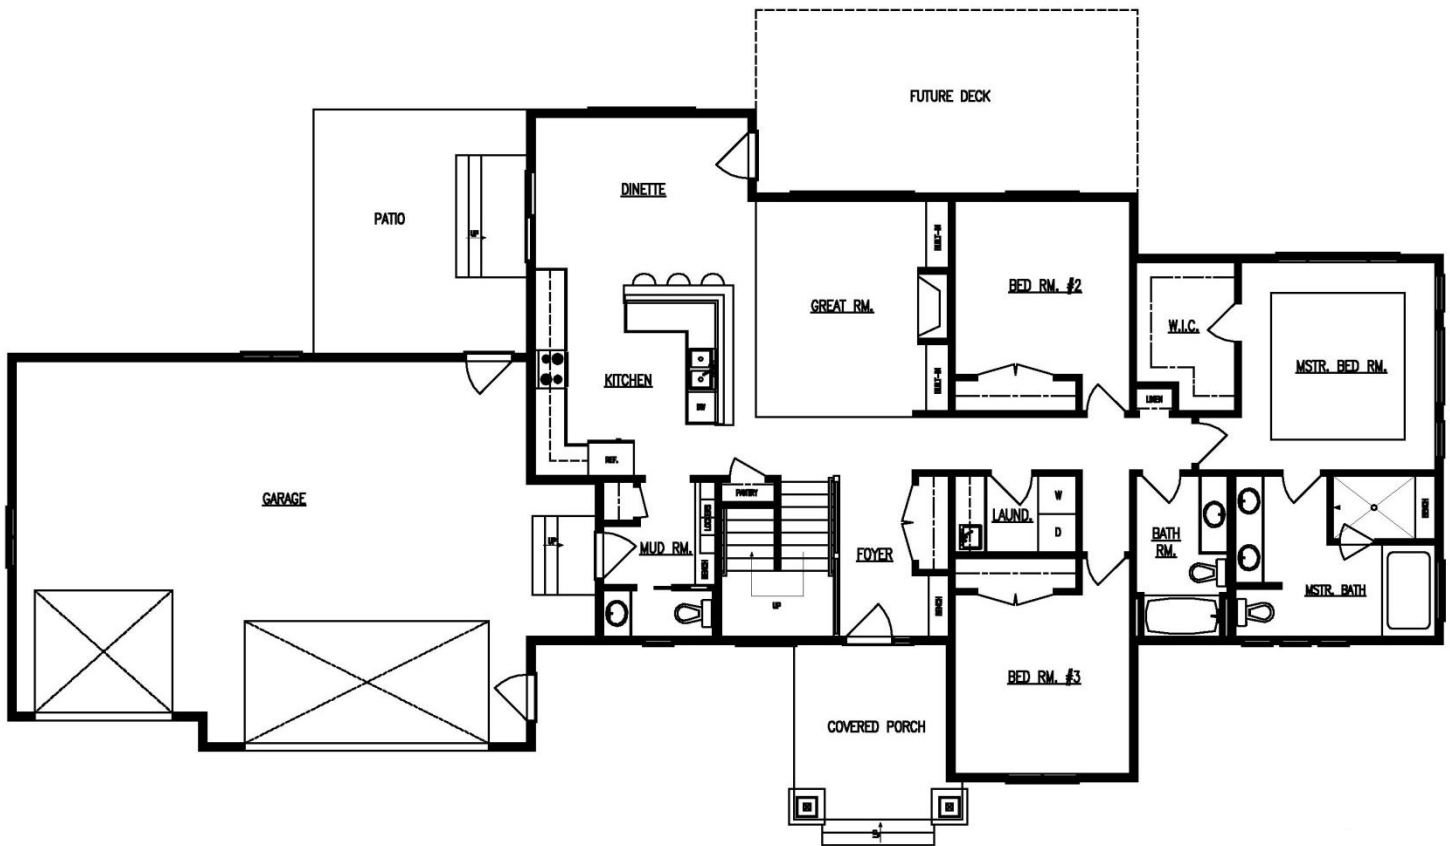

PLAN 1-1838-CR

Main Level

1838 Sq. Feet

This plan is the sole property of R. Henry Construction and any unauthorized use is expressly prohibited.

R. HENRY CONSTRUCTION INC. Builder Lic # BC180205
Design and Construction Services
Residential /Commercial New Construction & Remodeling