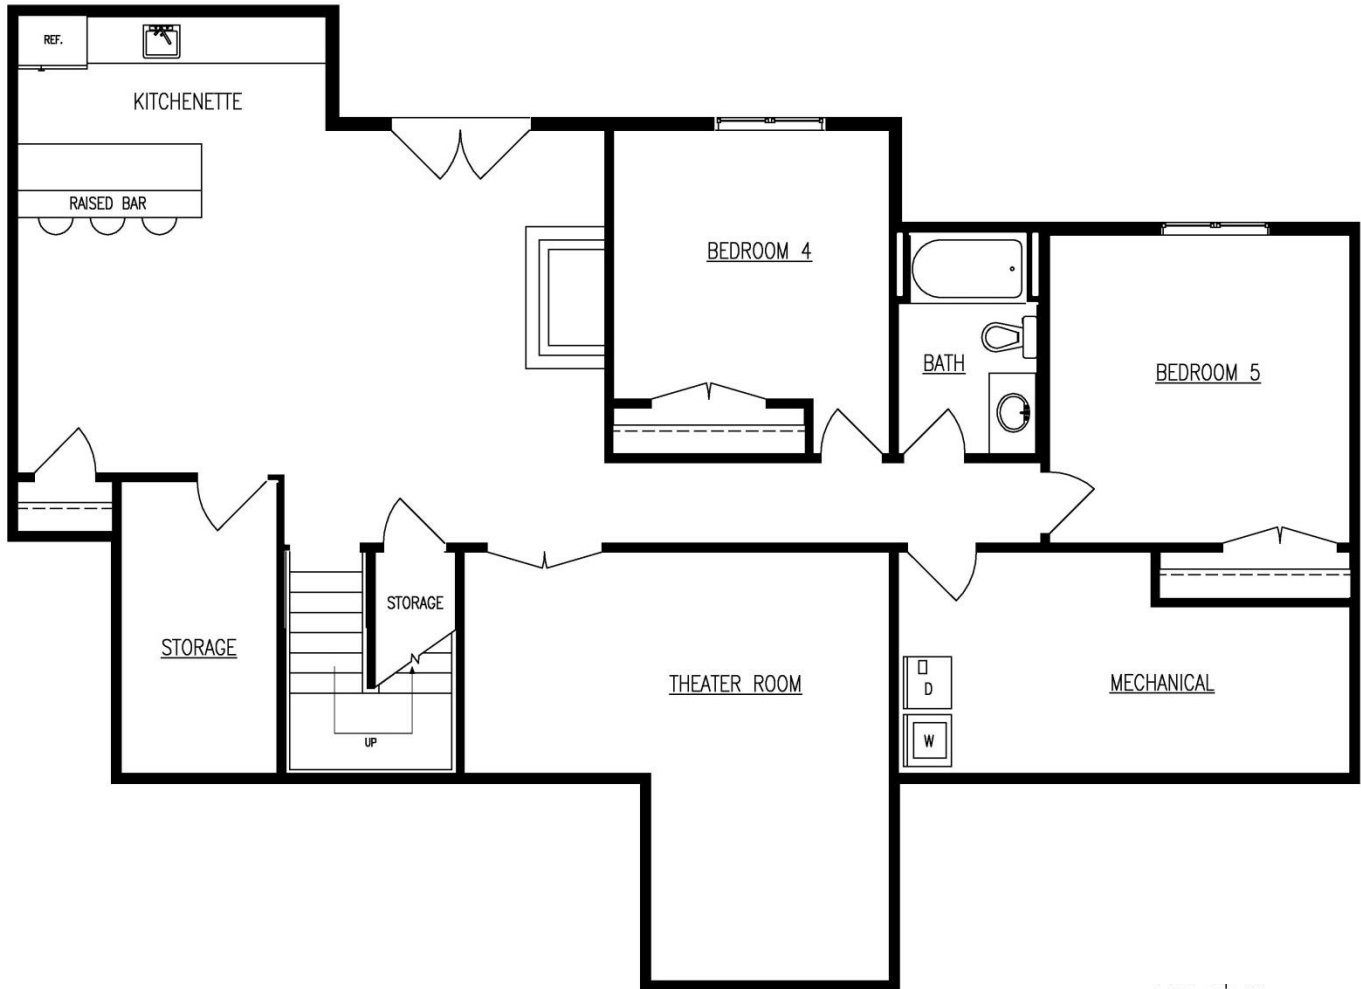

PLAN 1-1838-CR

Basement Level

1468 Sq. Feet

This plan is the sole property of R. Henry Construction and any unauthorized use is expressly prohibited.

R. HENRY CONSTRUCTION INC. Builder Lic # BC180205
Design and Construction Services
Residential /Commercial New Construction & Remodeling