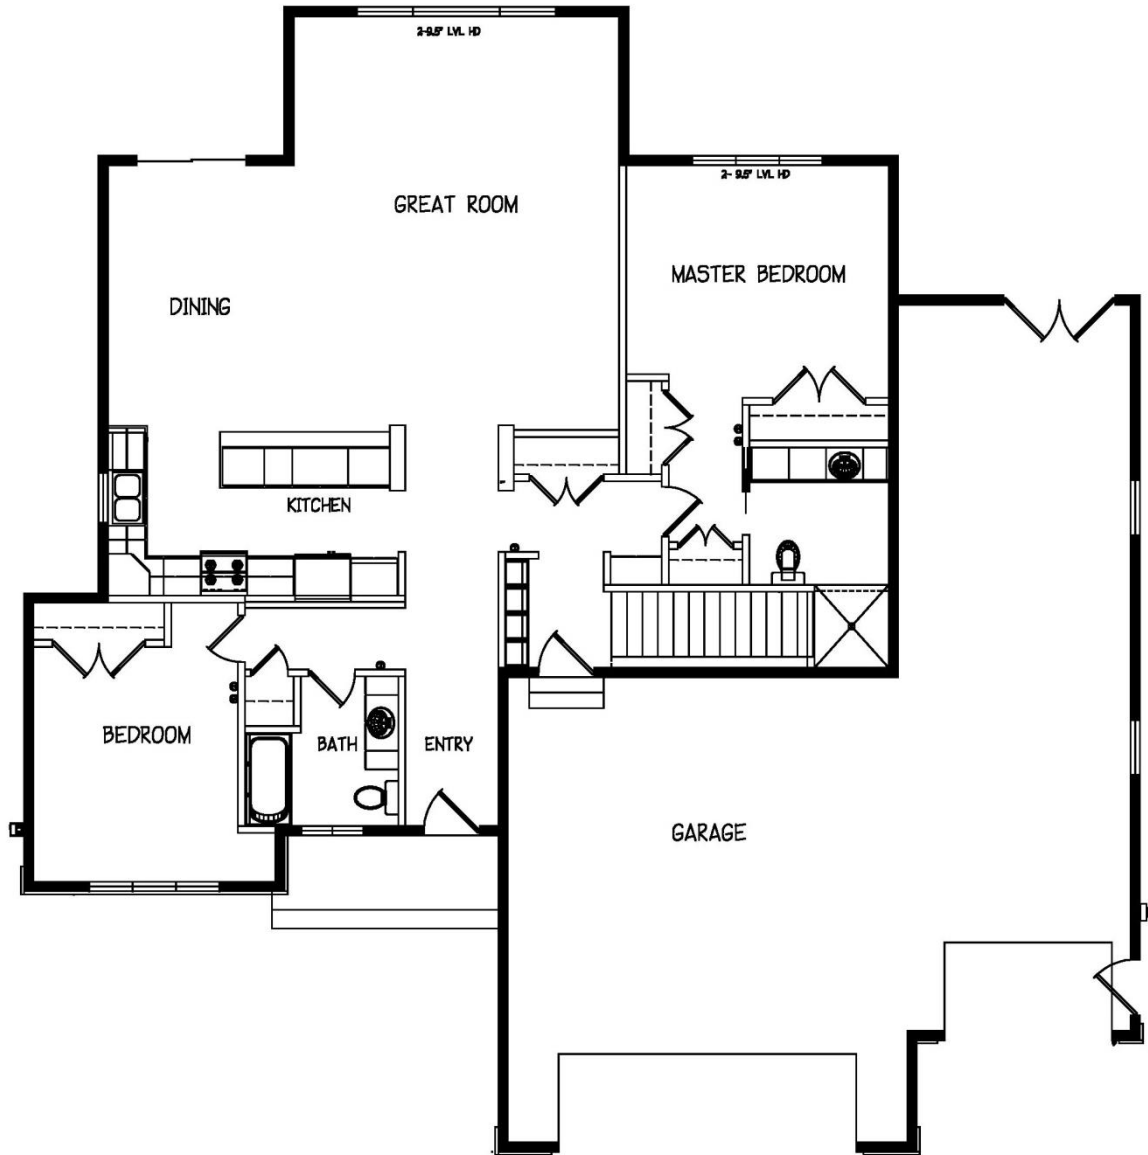

PLAN 1-1633-CR

Main Level

1633 Sq. Feet

This plan is the sole property of R. Henry Construction and any unauthorized use is expressly prohibited.

R. HENRY CONSTRUCTION INC. Builder Lic # BC180205
Design and Construction Services
Residential /Commercial New Construction & Remodeling