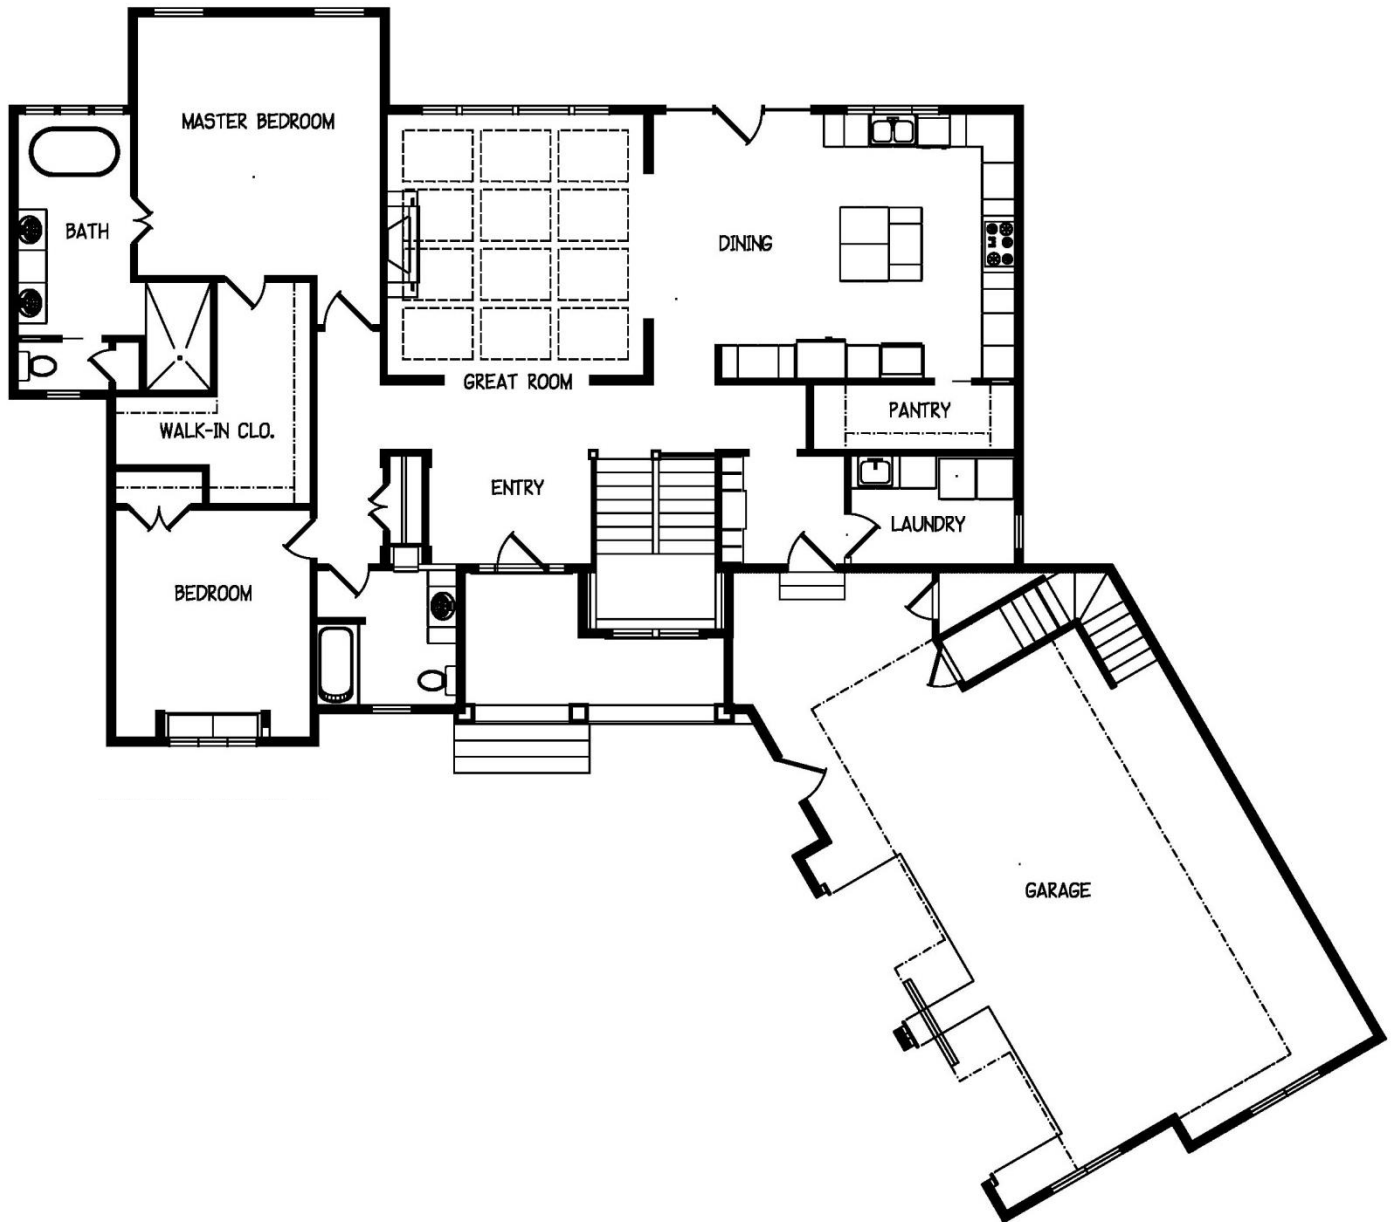

PLAN 1-2074-CR

Main Level

2074 Sq. Feet

This plan is the sole property of R. Henry Construction and any unauthorized use is expressly prohibited.

R. HENRY CONSTRUCTION INC. Builder Lic # BC180205
Design and Construction Services
Residential /Commercial New Construction & Remodeling