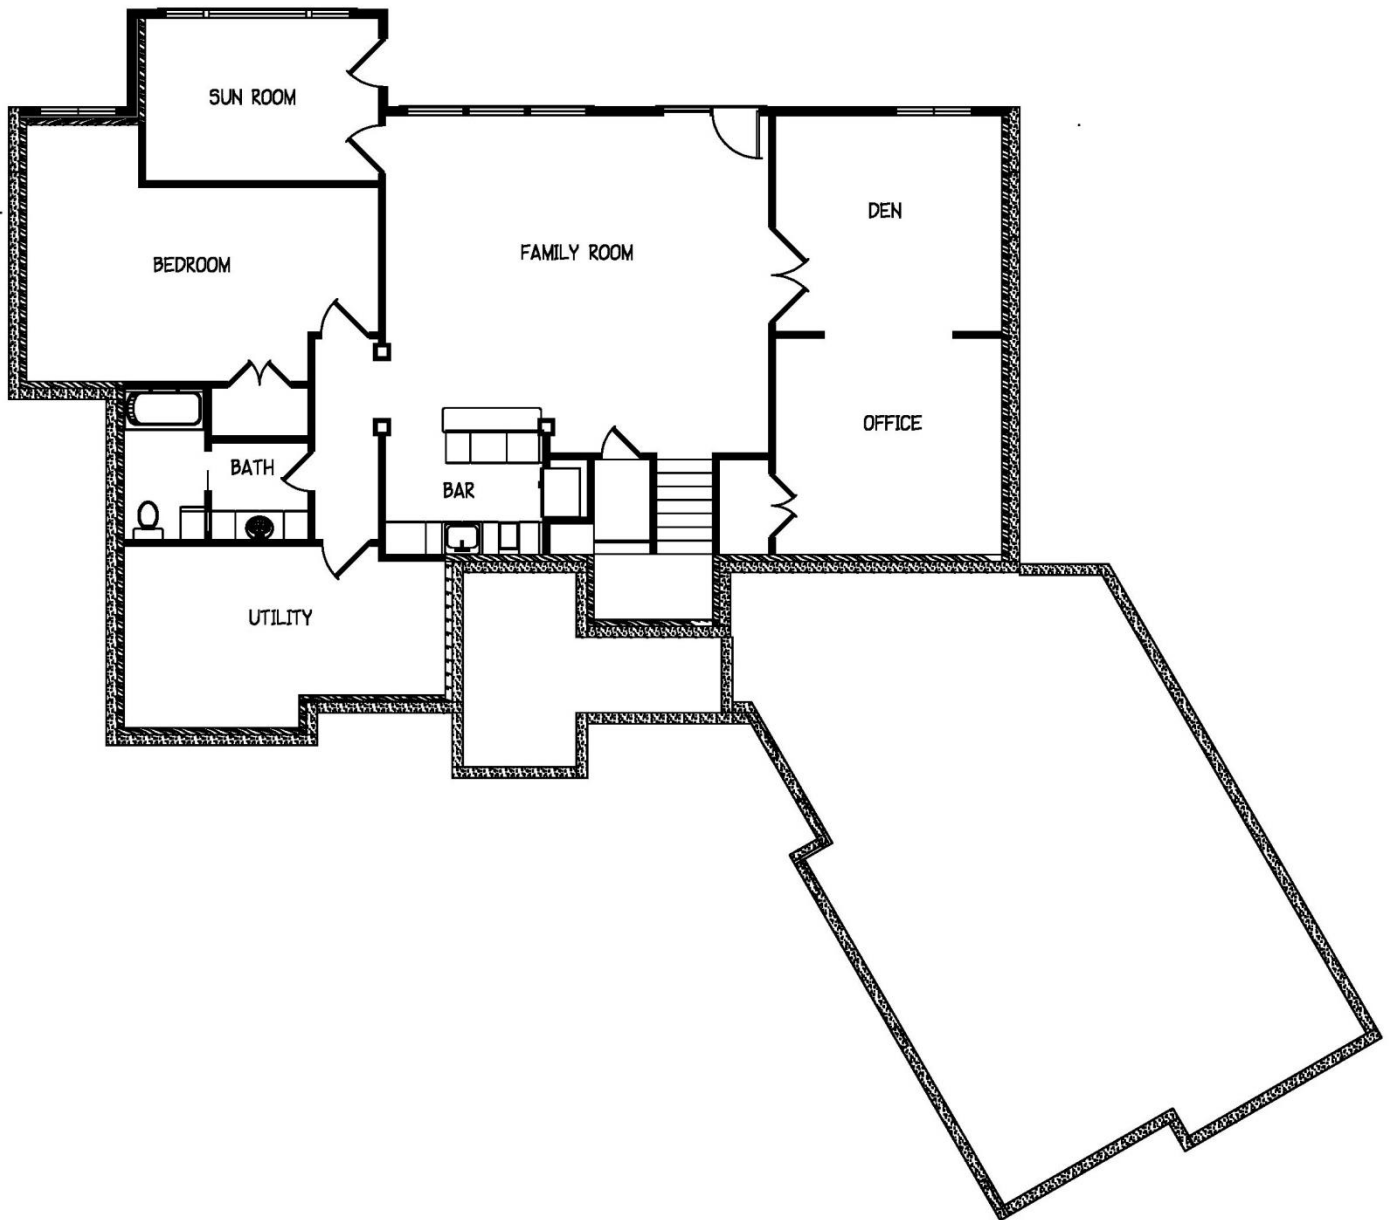

PLAN 1-2074-CR

Basement Level

2074 Sq. Feet

This plan is the sole property of R. Henry Construction and any unauthorized use is expressly prohibited.

R. HENRY CONSTRUCTION INC. Builder Lic # BC180205
Design and Construction Services
Residential /Commercial New Construction & Remodeling