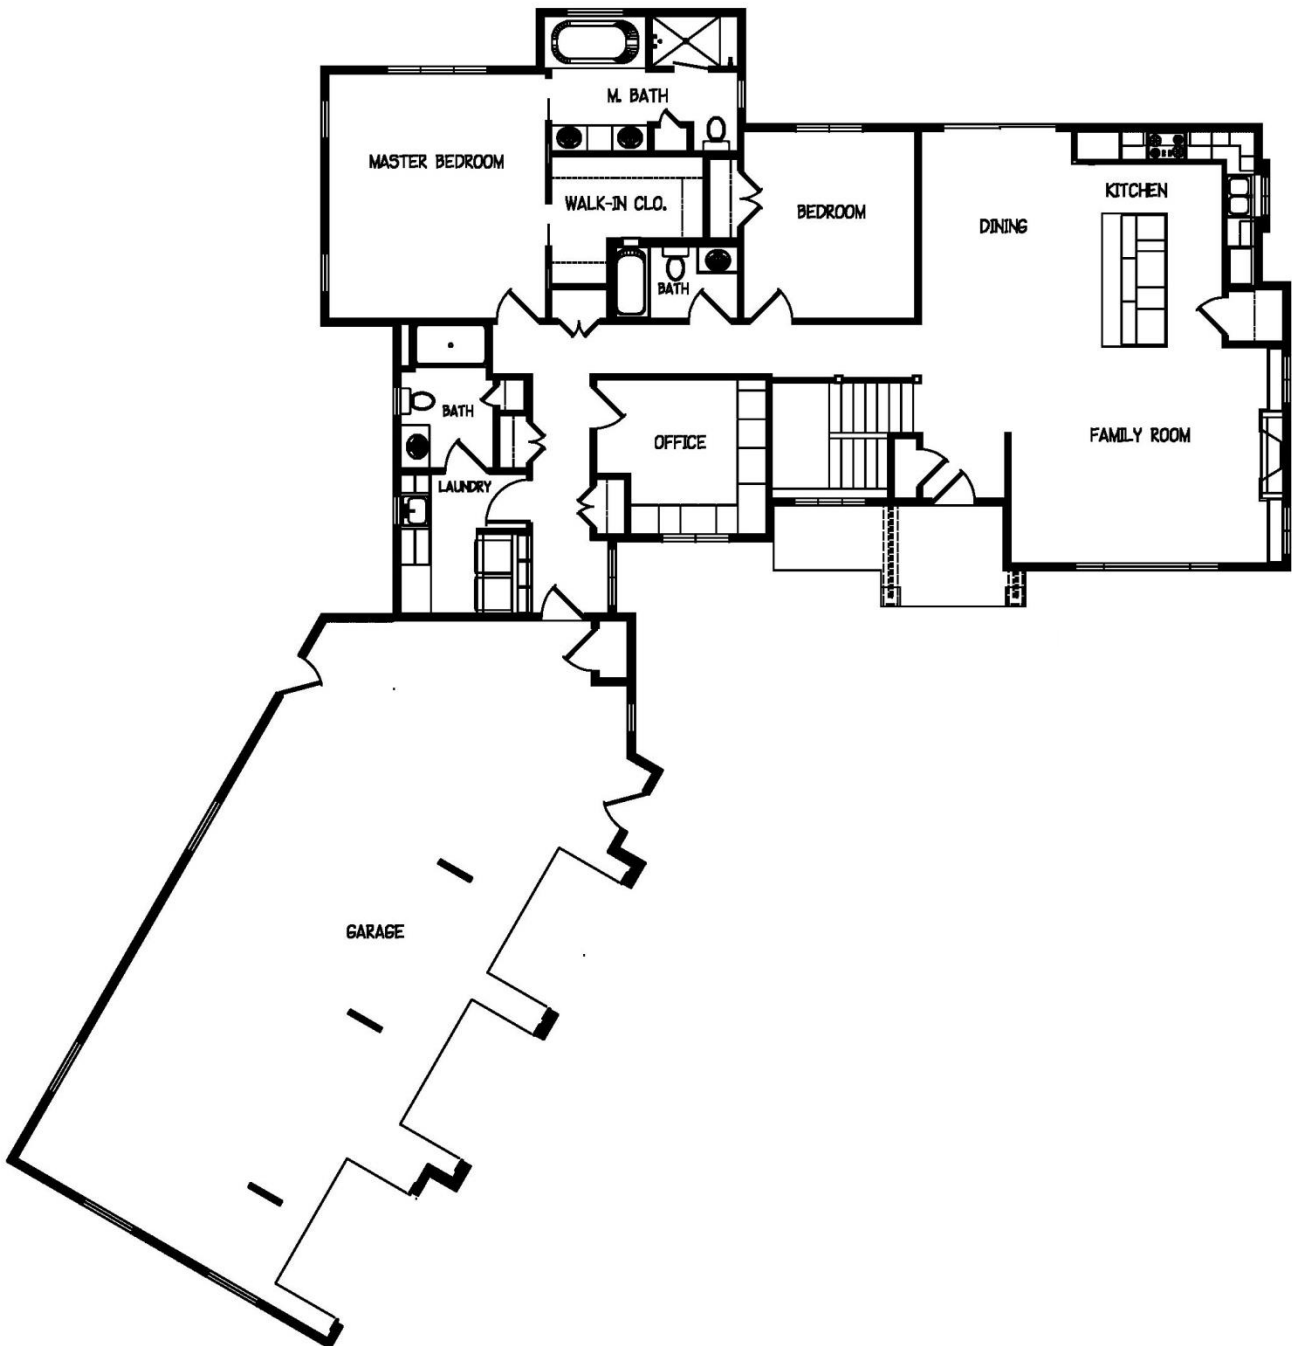

PLAN 1-2124-CR

Main Level

2124 Sq. Feet

This plan is the sole property of R. Henry Construction and any unauthorized use is expressly prohibited.

R. HENRY CONSTRUCTION INC. Builder Lic # BC180205
Design and Construction Services
Residential /Commercial New Construction & Remodeling