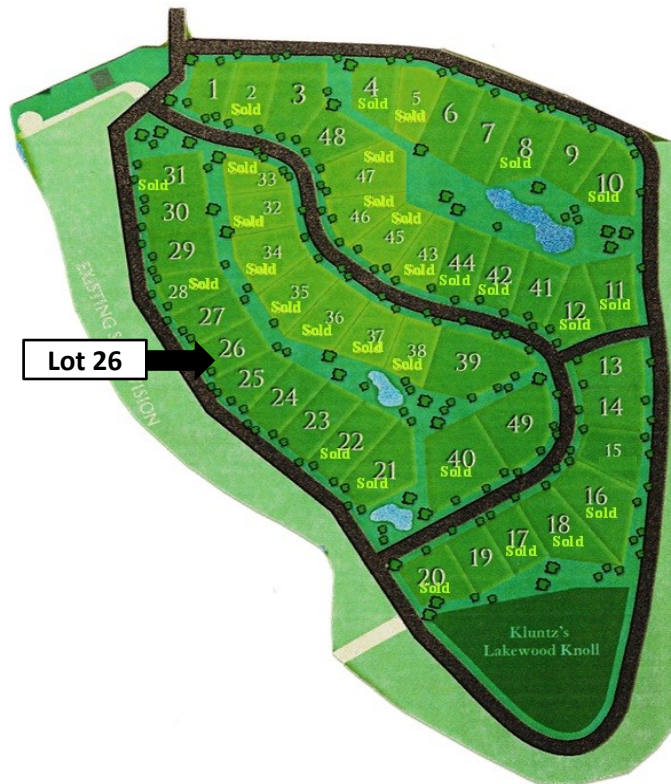

THE LANDING AT JEFFERSON LAKES

Lot #26

LEGAL: LOT 6 BLOCK 6
SIZE: 41,250 SQUARE FEET
.95 ACRES
PRICE: \$65,000

LOT DESCRIPTION

VIEWS OF MIDDLE JEFFERSON LAKE WITH EASY ACCESS TO PARK, BOATHOUSE AND WALKING TRAILS. LOT SLOPES SLIGHTLY FROM DOWNWARD FROM THE BACK TO THE FRONT. APPROXIMATELY ONE ACRE IN SIZE.