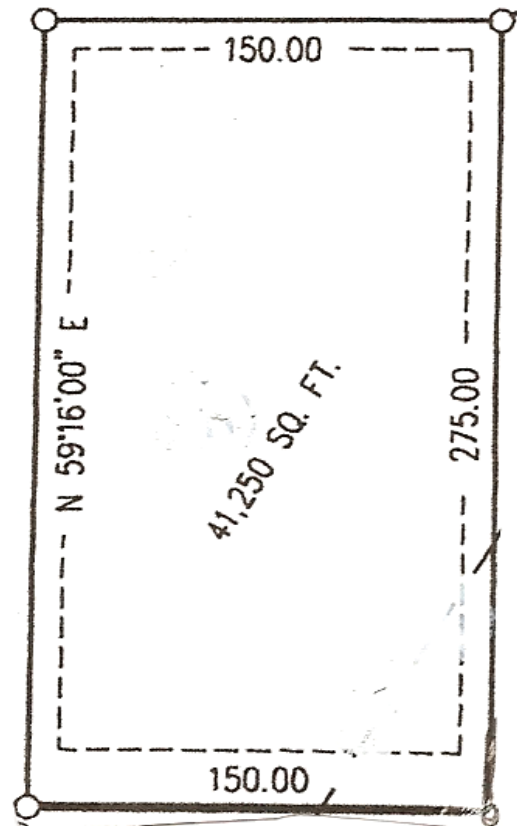

THE LANDING AT JEFFERSON LAKES

Lot #26

LEGAL: LOT 6 BLOCK 6
SIZE: 41,250 SQUARE FEET
.95 ACRES
PRICE: \$65,000

LOT DESCRIPTION

VIEWS OF MIDDLE JEFFERSON LAKE WITH EASY ACCESS TO PARK, BOATHOUSE AND WALKING TRAILS. LOT SLOPES SLIGHTLY FROM DOWNWARD FROM THE BACK TO THE FRONT. APPROXIMATELY ONE ACRE IN SIZE.