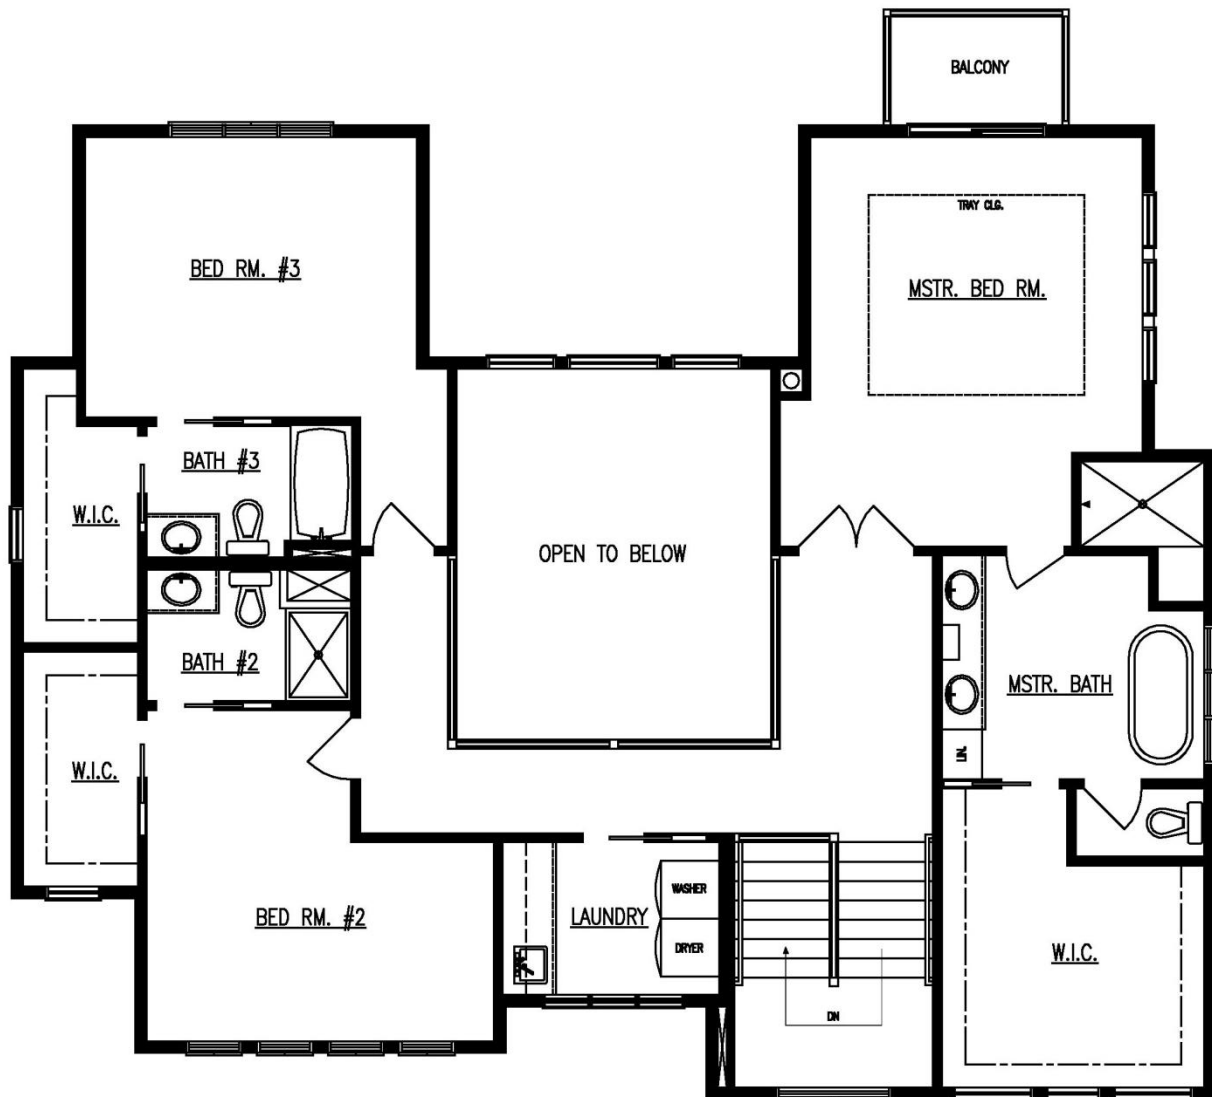

PLAN 2-3747-PR

Upper Level

1848 Sq. Feet

This plan is the sole property of R. Henry Construction and any unauthorized use is expressly prohibited.

R. HENRY CONSTRUCTION INC. Builder Lic # BC180205
Design and Construction Services
Residential /Commercial New Construction & Remodeling