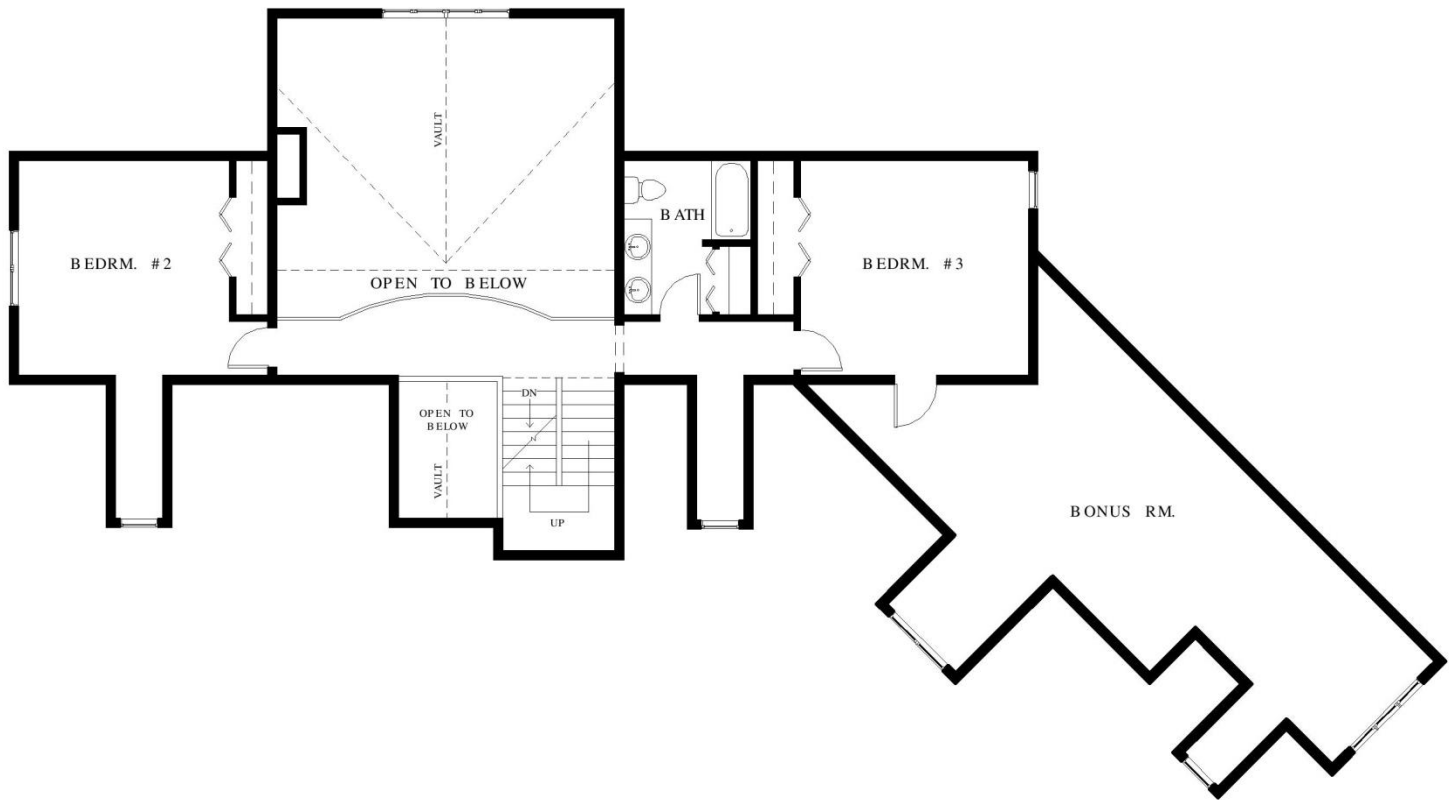

PLAN 2-3304-CR

Upper Level

1286 Sq. Feet

This plan is the sole property of R. Henry Construction and any unauthorized use is expressly prohibited.

R. HENRY CONSTRUCTION INC. Builder Lic # BC180205
Design and Construction Services
Residential /Commercial New Construction & Remodeling