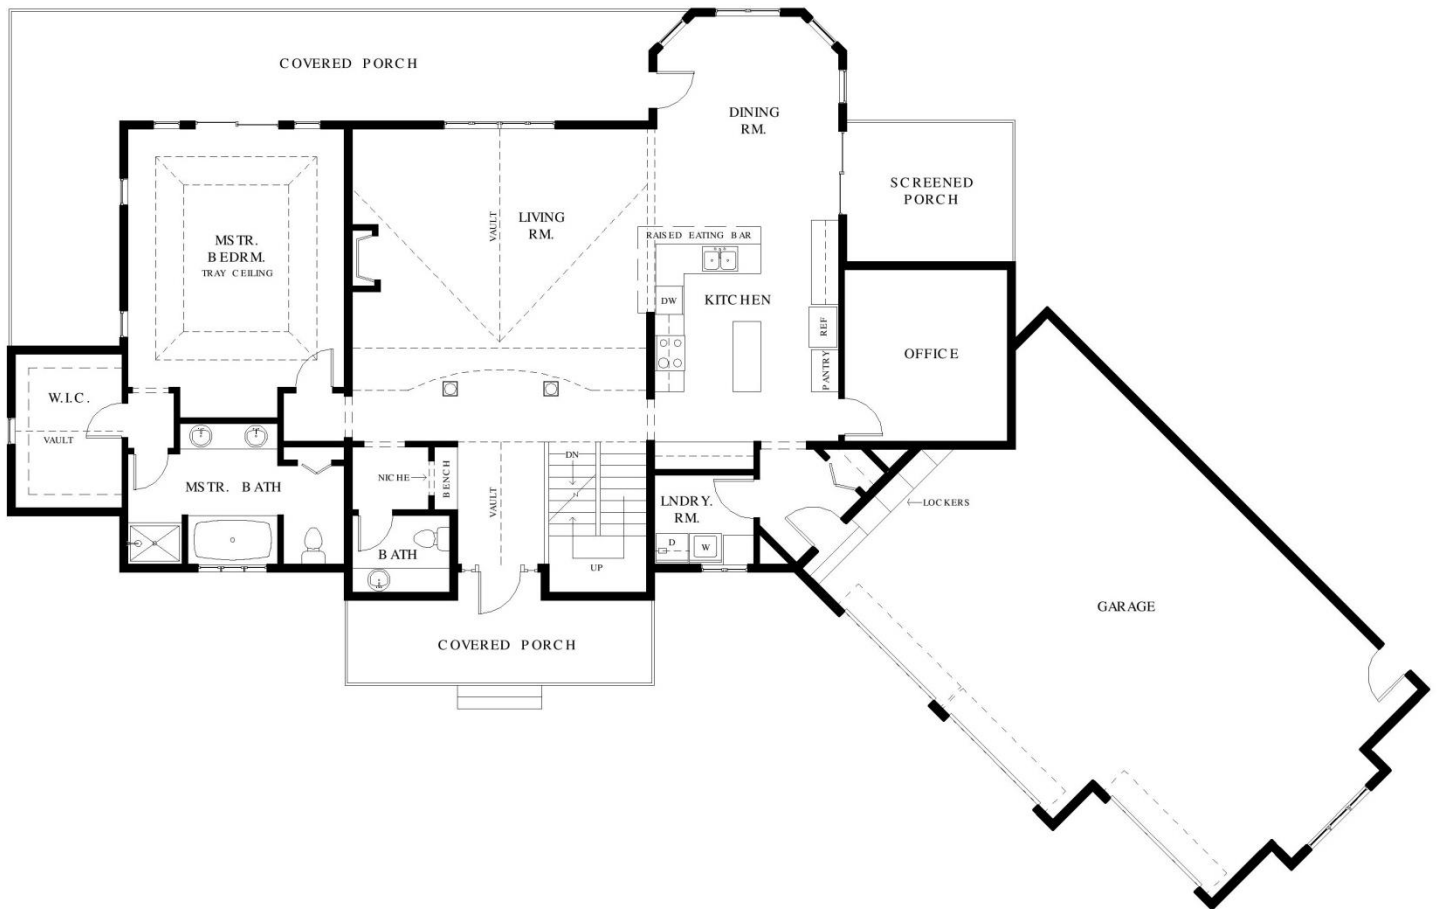

PLAN 2-3304-CR

Main Level

2018 Sq. Feet

This plan is the sole property of R. Henry Construction and any unauthorized use is expressly prohibited.

R. HENRY CONSTRUCTION INC. Builder Lic # BC180205
Design and Construction Services
Residential /Commercial New Construction & Remodeling