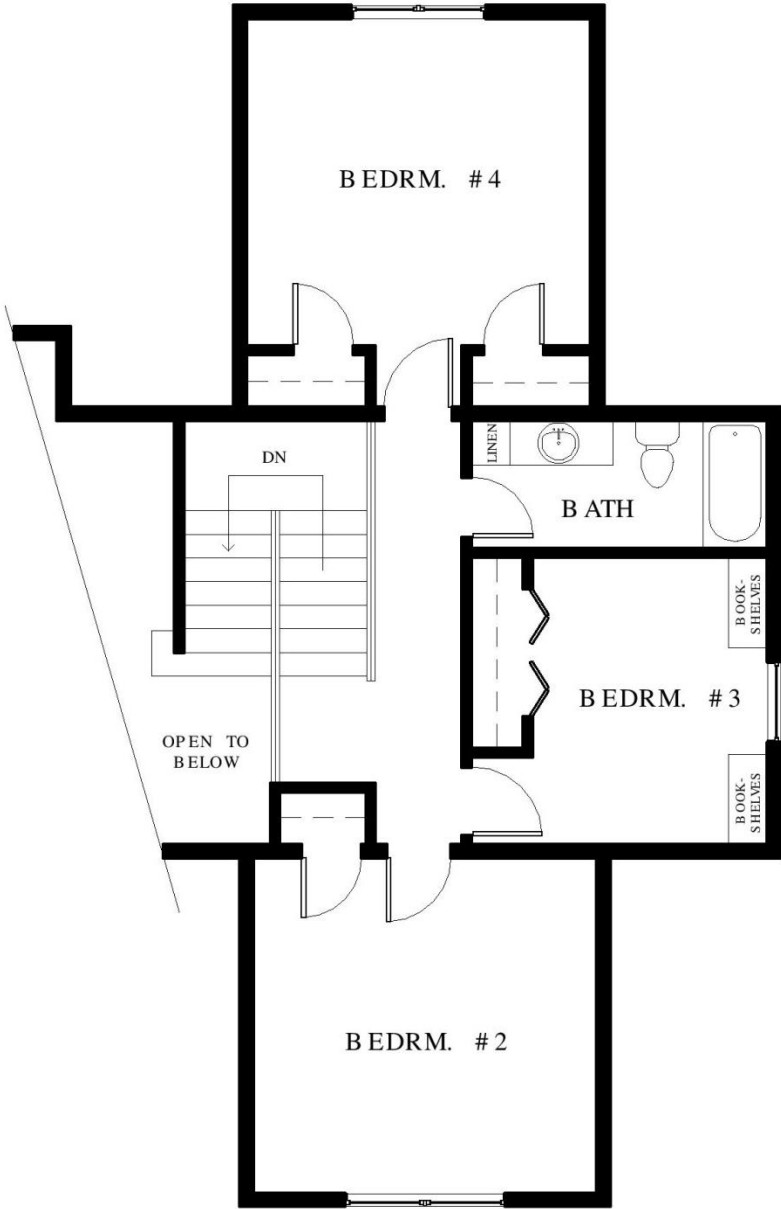

PLAN 2-2388-CO

Upper Level

756 Sq. Feet

This plan is the sole property of R. Henry Construction and any unauthorized use is expressly prohibited.

R. HENRY CONSTRUCTION INC. Builder Lic # BC180205
Design and Construction Services
Residential /Commercial New Construction & Remodeling