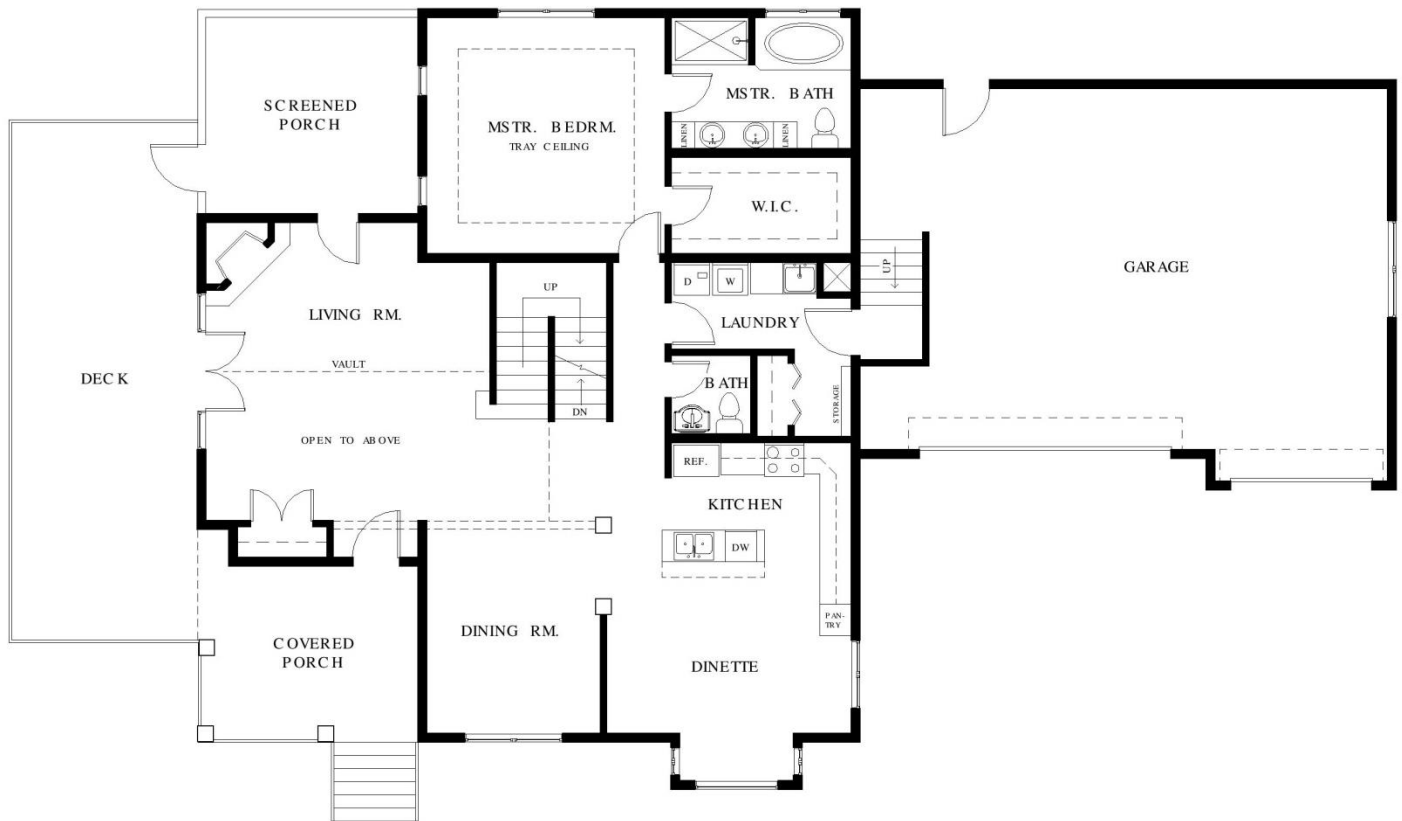

PLAN 2-2388-CO

Main Level

1632 Sq. Feet

This plan is the sole property of R. Henry Construction and any unauthorized use is expressly prohibited.

R. HENRY CONSTRUCTION INC. Builder Lic # BC180205
Design and Construction Services
Residential /Commercial New Construction & Remodeling