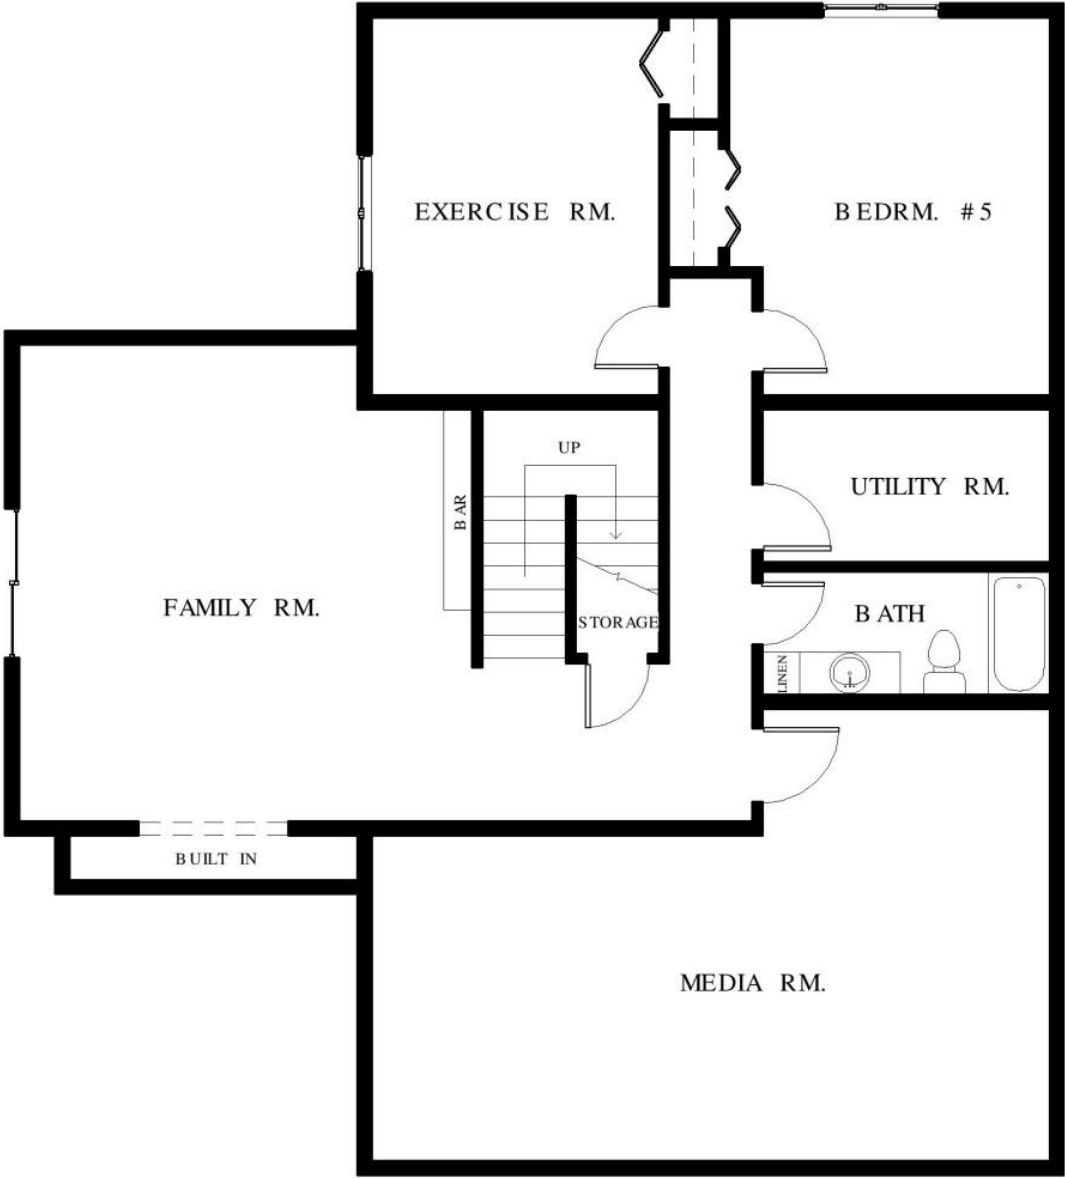

PLAN 2-2388-CO

Basement Level

1526 Sq. Feet

This plan is the sole property of R. Henry Construction and any unauthorized use is expressly prohibited.

R. HENRY CONSTRUCTION INC. Builder Lic # BC180205
Design and Construction Services
Residential /Commercial New Construction & Remodeling