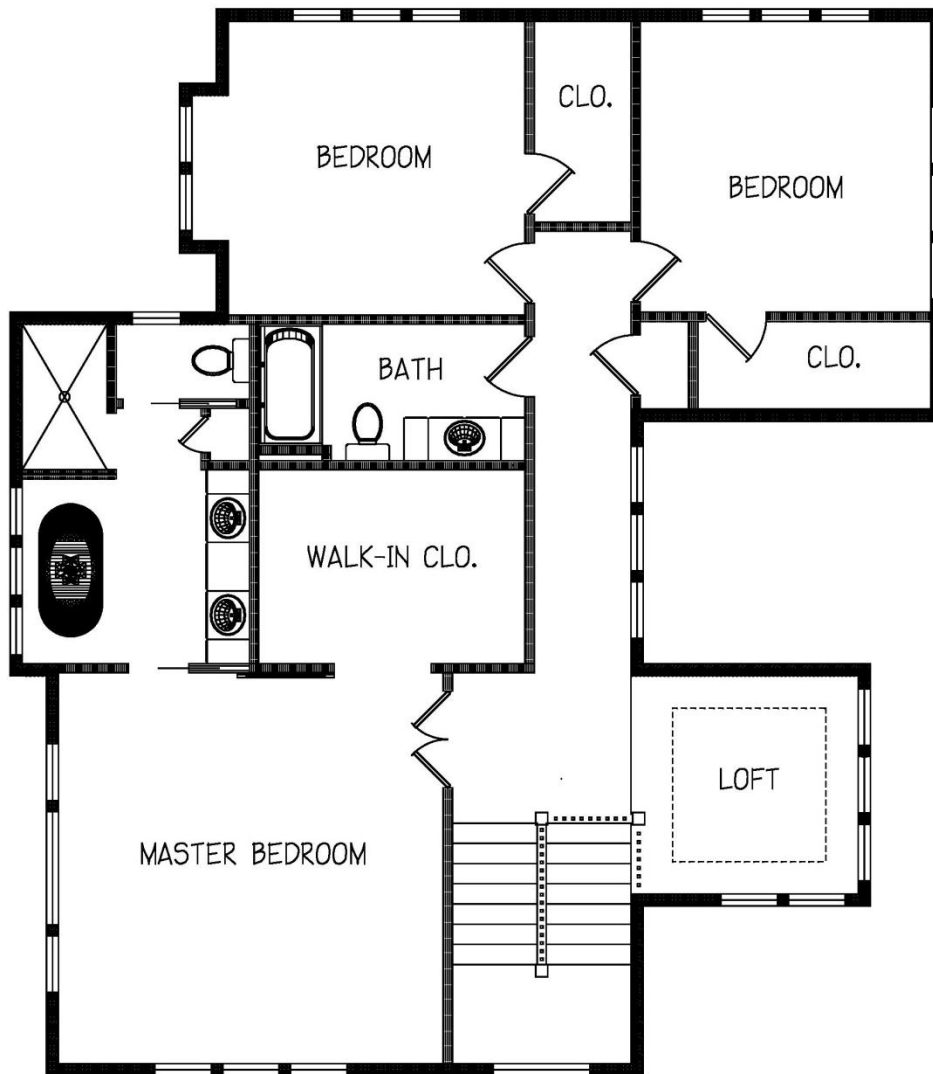

PLAN 2-2890-PR

Upper Level

1334 Sq. Feet

This plan is the sole property of R. Henry Construction and any unauthorized use is expressly prohibited.

R. HENRY CONSTRUCTION INC. Builder Lic # BC180205
Design and Construction Services
Residential /Commercial New Construction & Remodeling