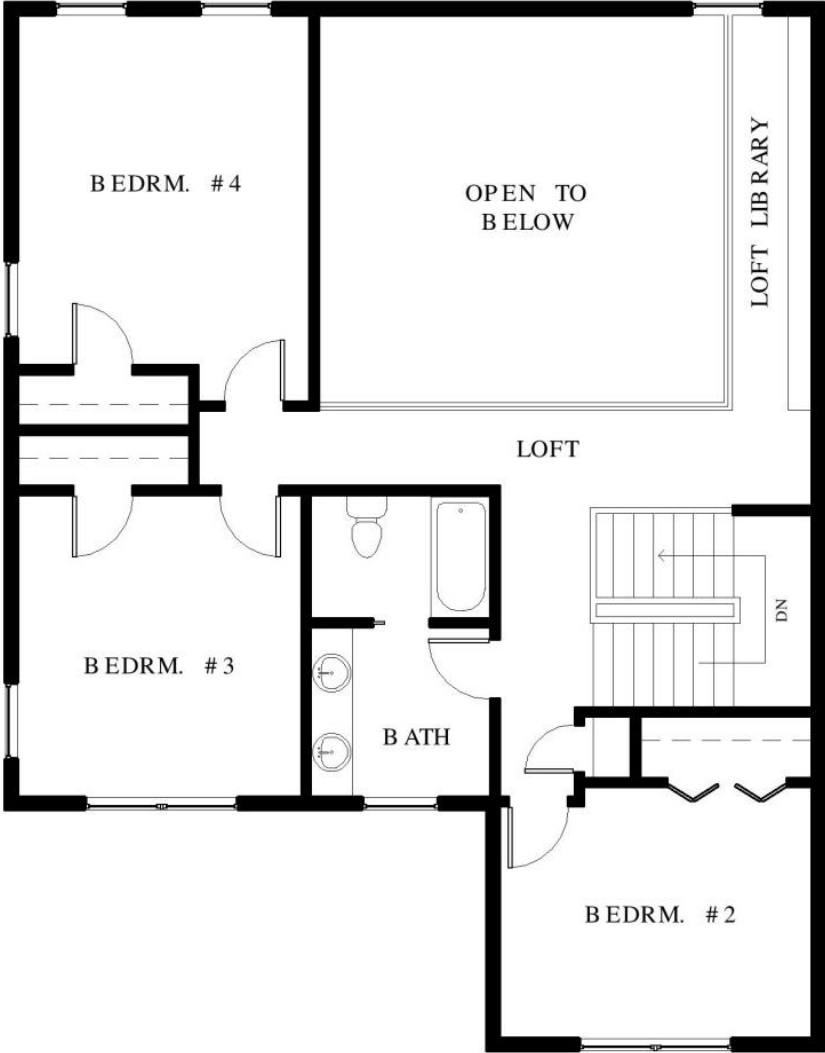

# PLAN 2-3054-CO

## Upper Level

990 Sq. Feet

This plan is the sole property of R. Henry Construction and any unauthorized use is expressly prohibited.

**R. HENRY CONSTRUCTION INC.** Builder Lic # BC180205  
Design and Construction Services  
Residential /Commercial New Construction & Remodeling